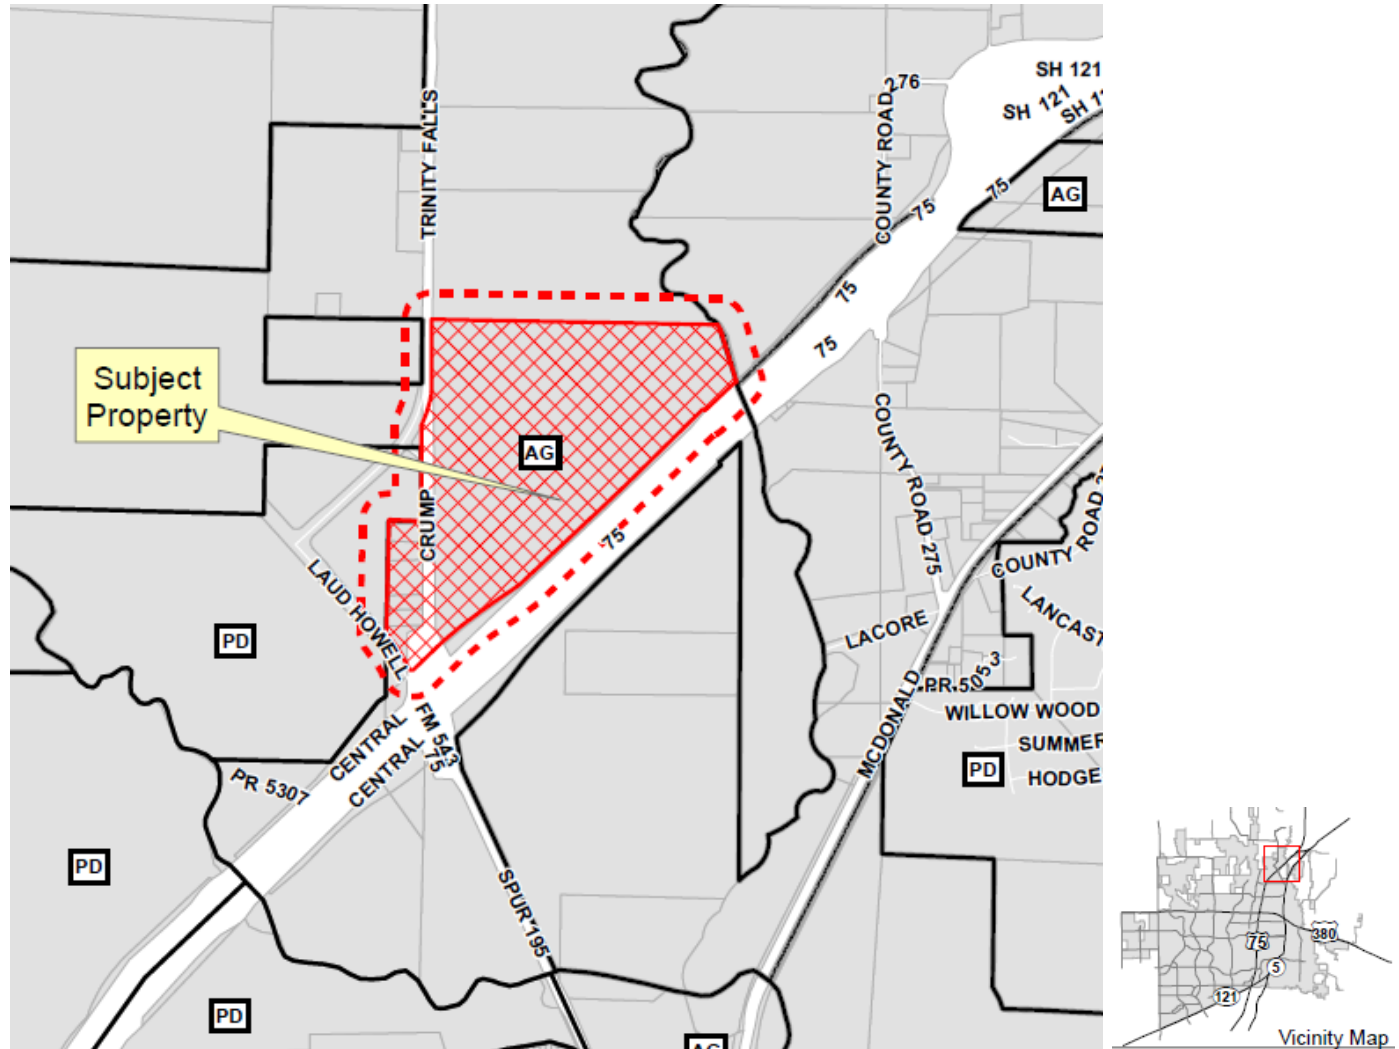

Wilson District Rezone
16-308Z

Location Map

Proposed Regulating Plan