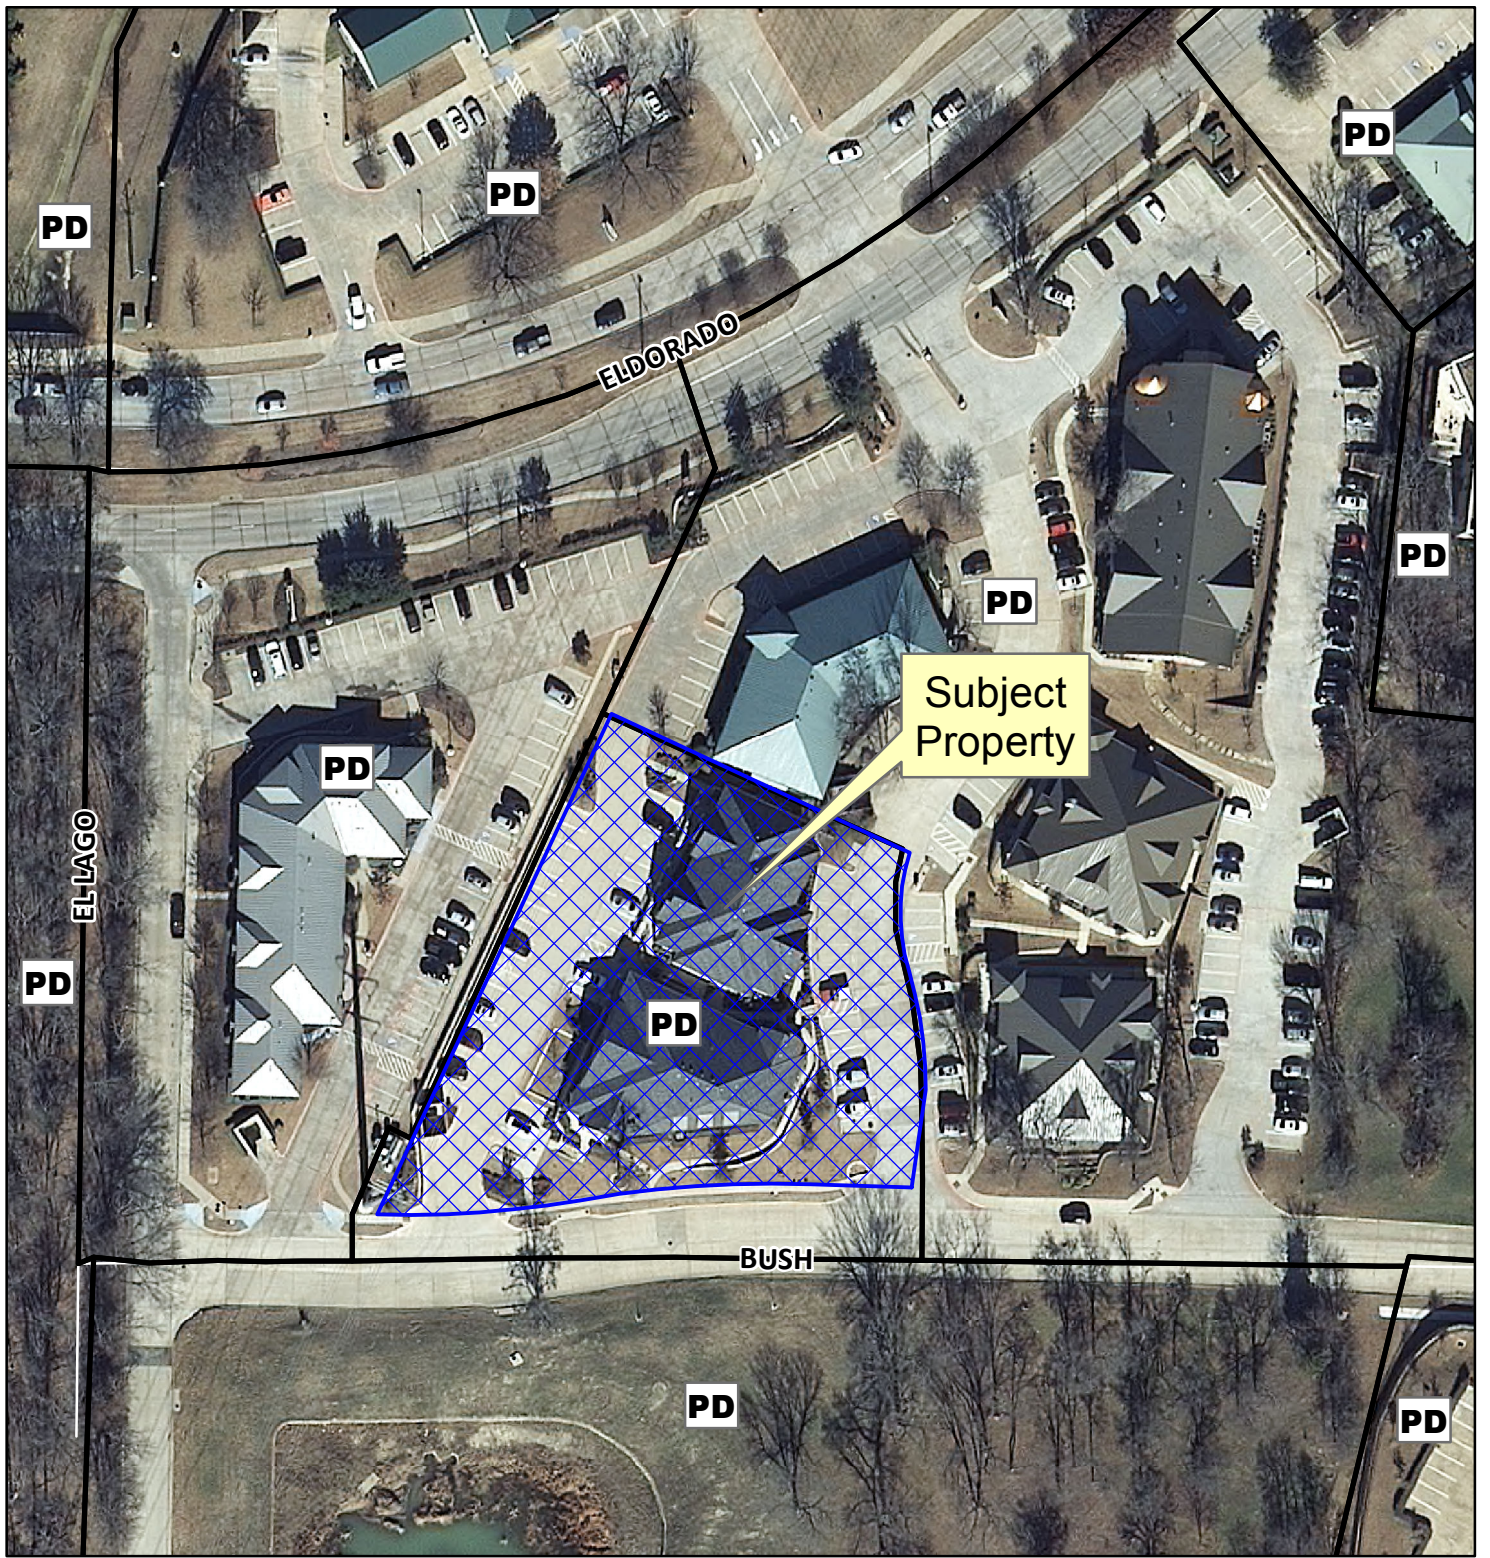

Subject Property

Location Map
Case: 13-239MRP

Path: S:\MCKGIS\Notification\Projects\2013\13-239MRP.mxd

DISCLAIMER: This map and information contained in it were developed exclusively for use by the City of McKinney. Any use or reliance on this map by anyone else is at that party's risk and without liability to the City of McKinney, its officials or employees for any discrepancies, errors, or variances which may exist.

Location Map

Case: 13-239MRP