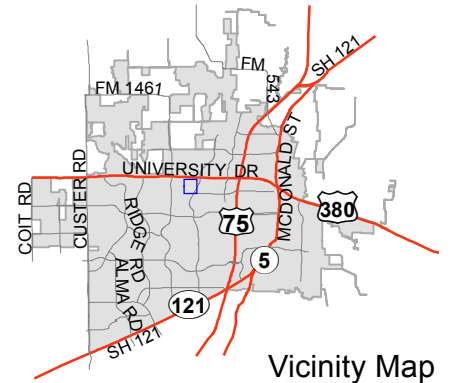

## Notification Map

Case: 14-148Z

--- 200' Notification Buffer

Vicinity Map

# Notification Map

Case: 14-148Z

--- 200' Notification Buffer