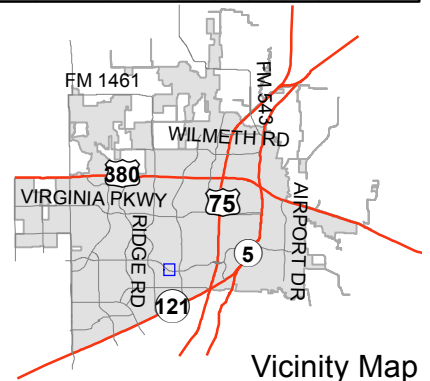

Notification Map

Case: 13-110SUP

--- 200' Notification Buffer

Notification Map

Case: 13-110SUP

--- 200' Notification Buffer