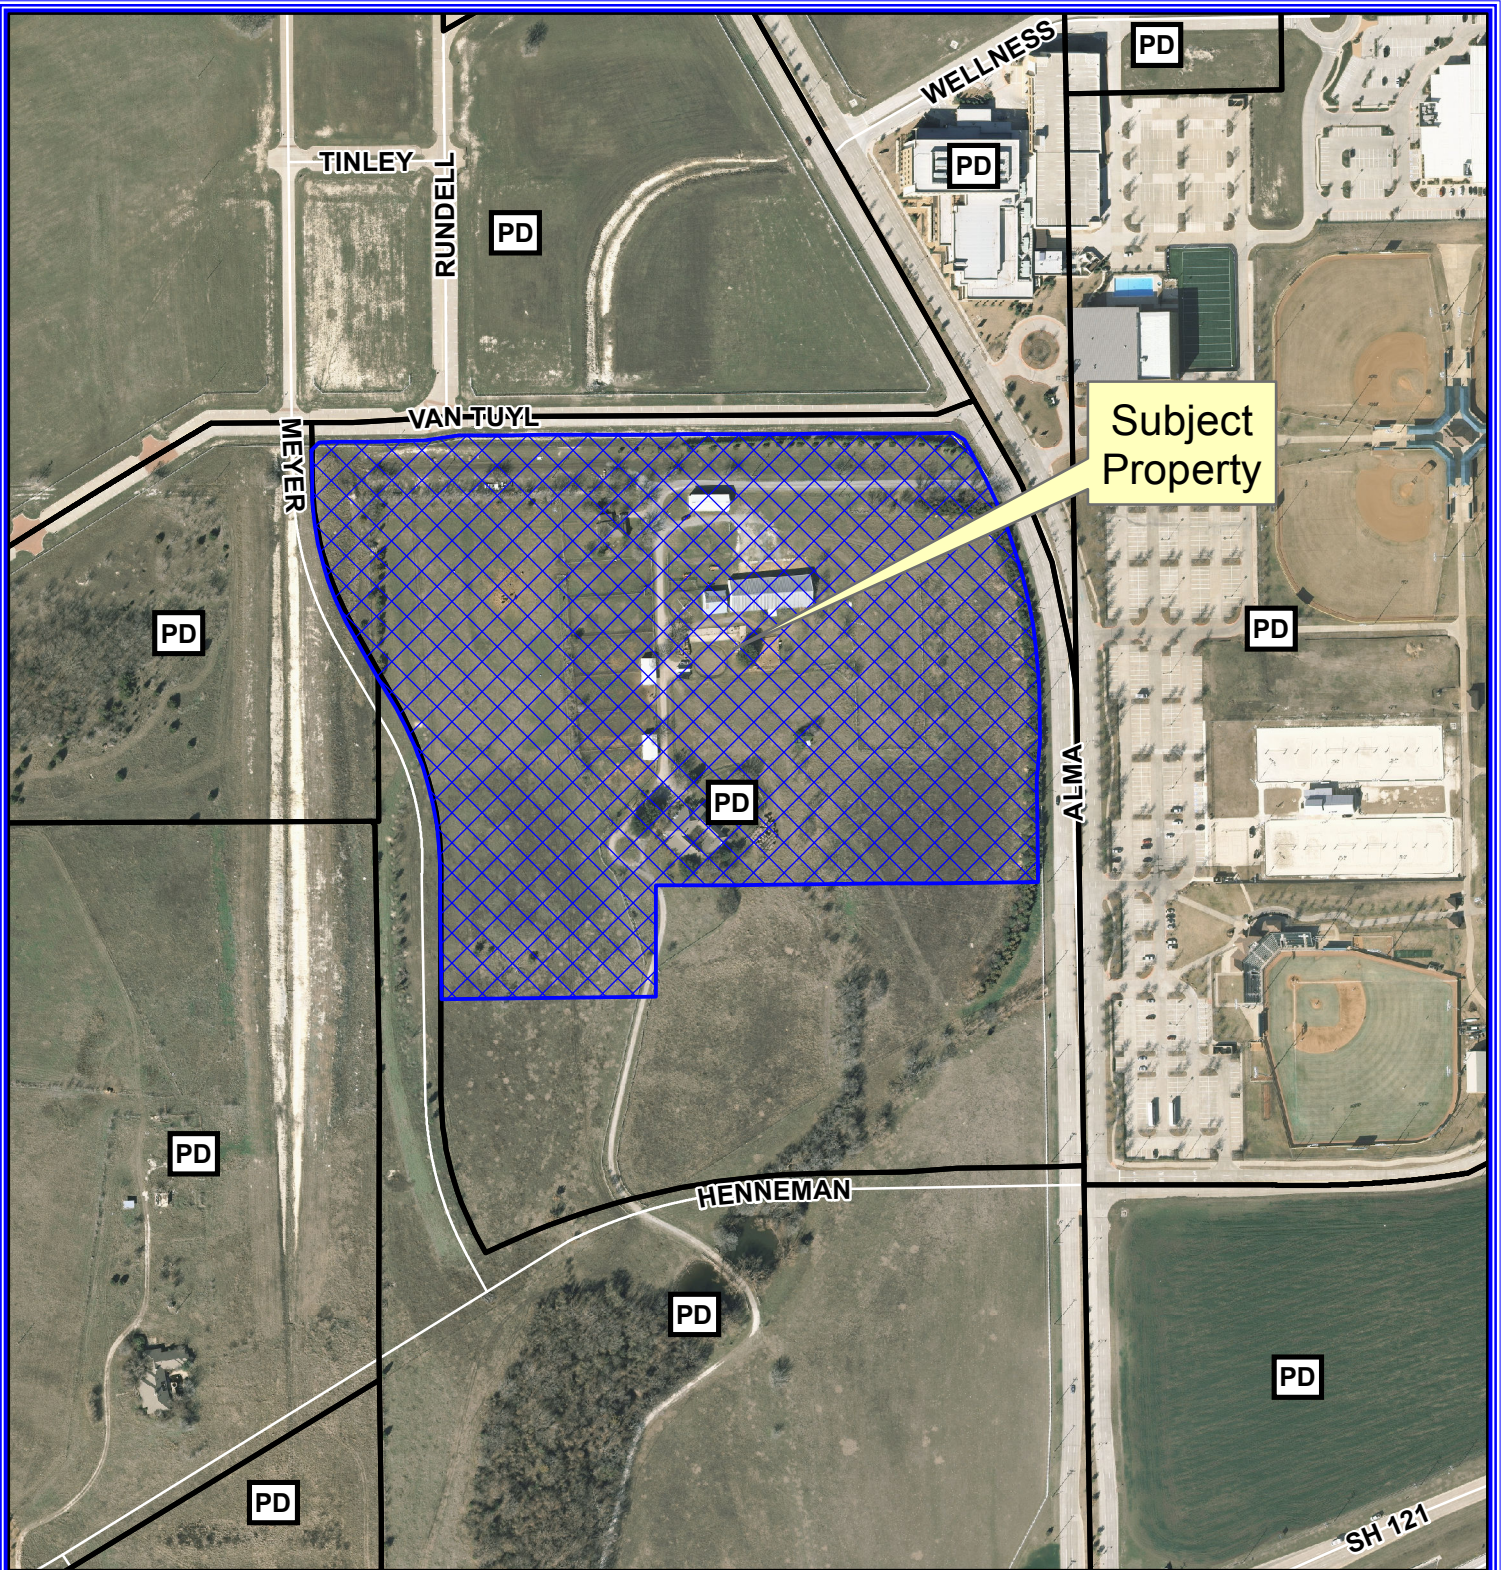

Subject Property

Location Map

Case: 15-178CVP

Vicinity Map

0 220 440 Feet

Location Map

Case: 15-178CVP