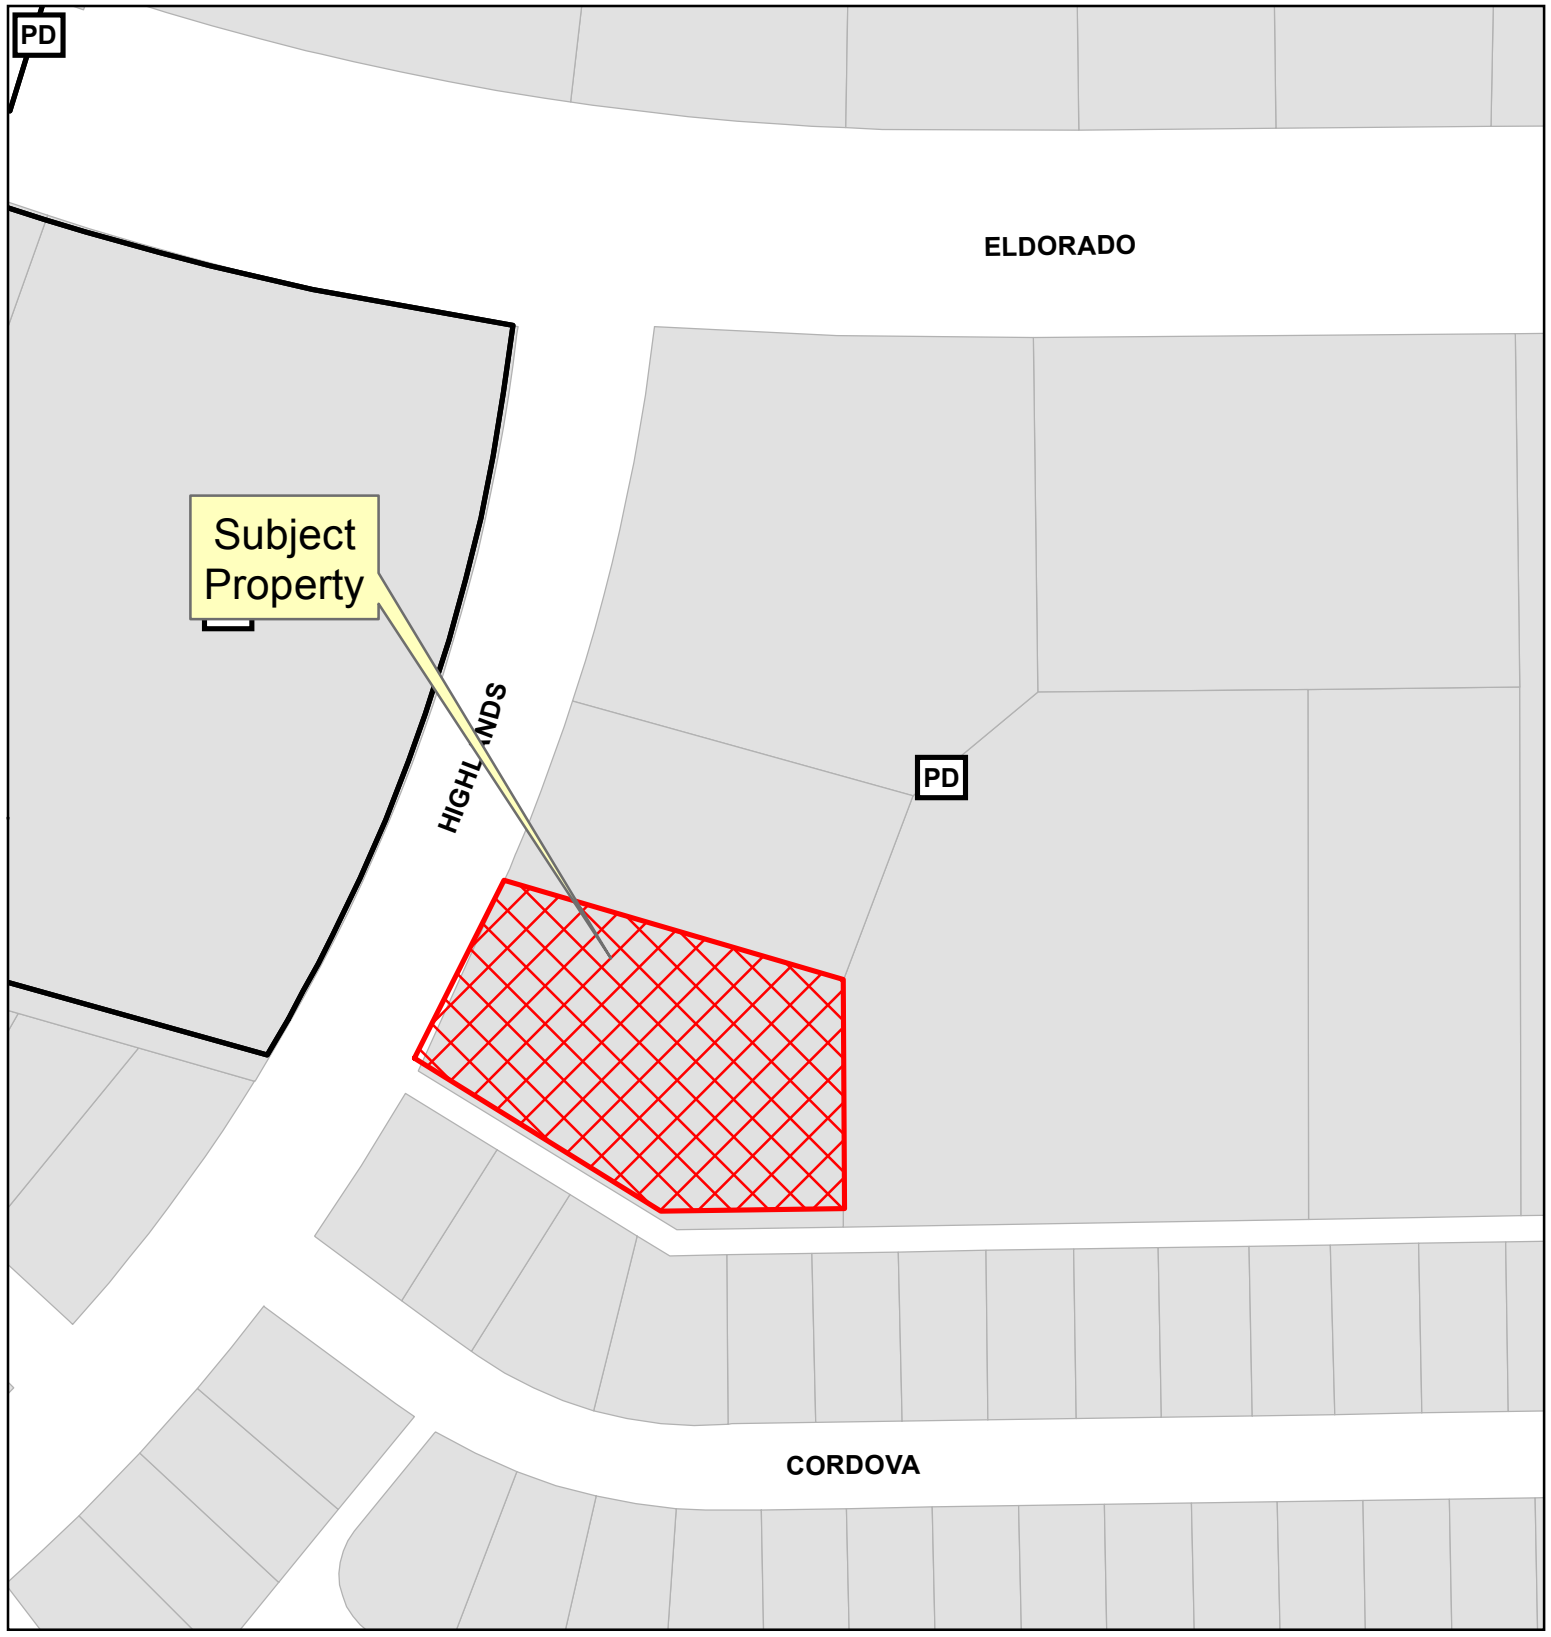

Location Map

17-0021SP

DISCLAIMER: This map and information contained in it were developed exclusively for use by the City of McKinney. Any use or reliance on this map by anyone else is at that party's risk and without liability to the City of McKinney, its officials or employees for any discrepancies, errors, or variances which may exist.

Source: City of McKinney GIS
Date: 4/3/2018