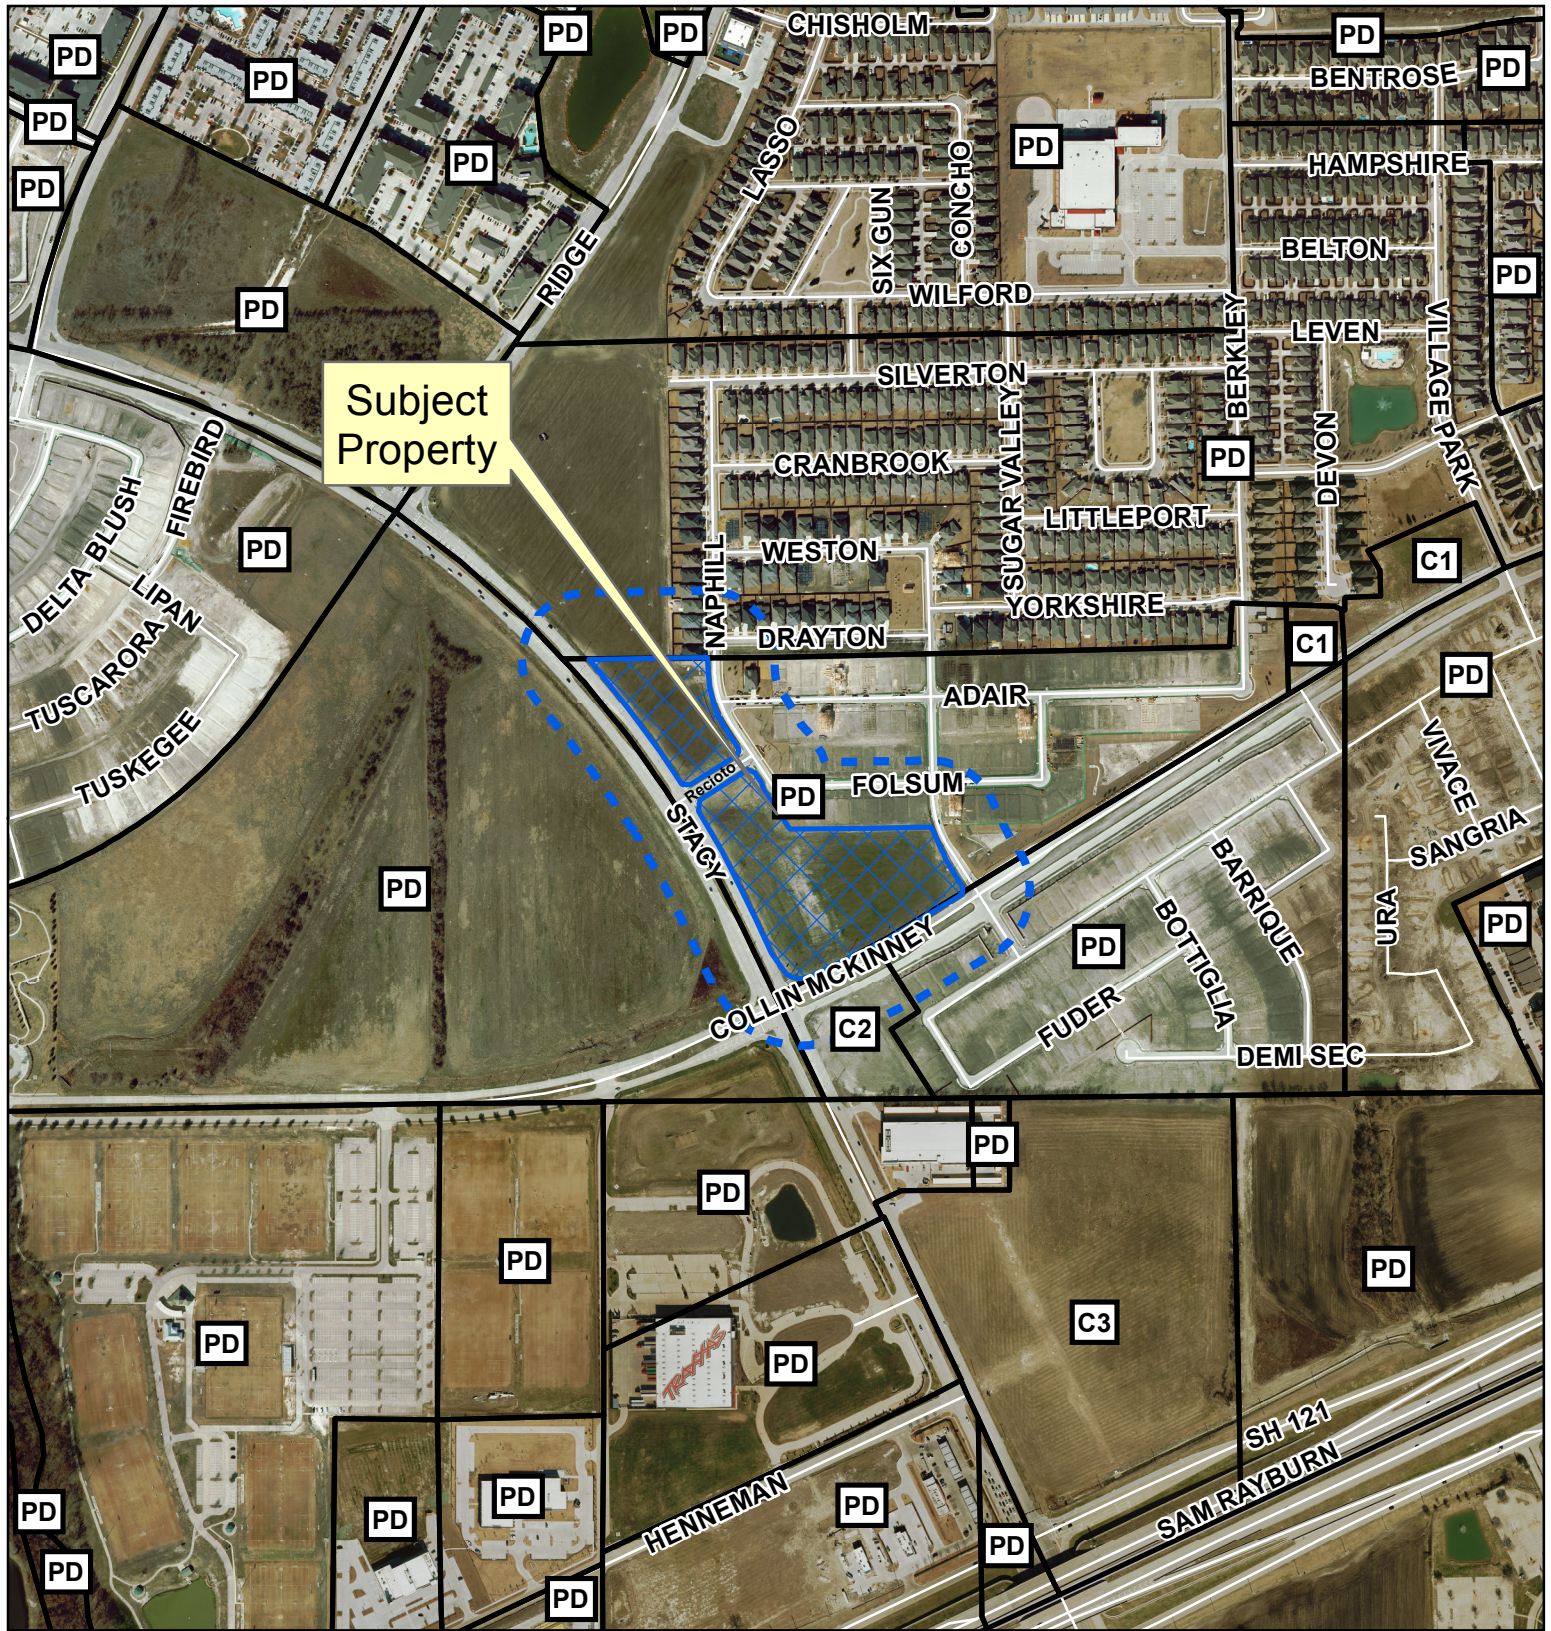

Subject Property

Property Owner Notification Map

ZONE2019-0011