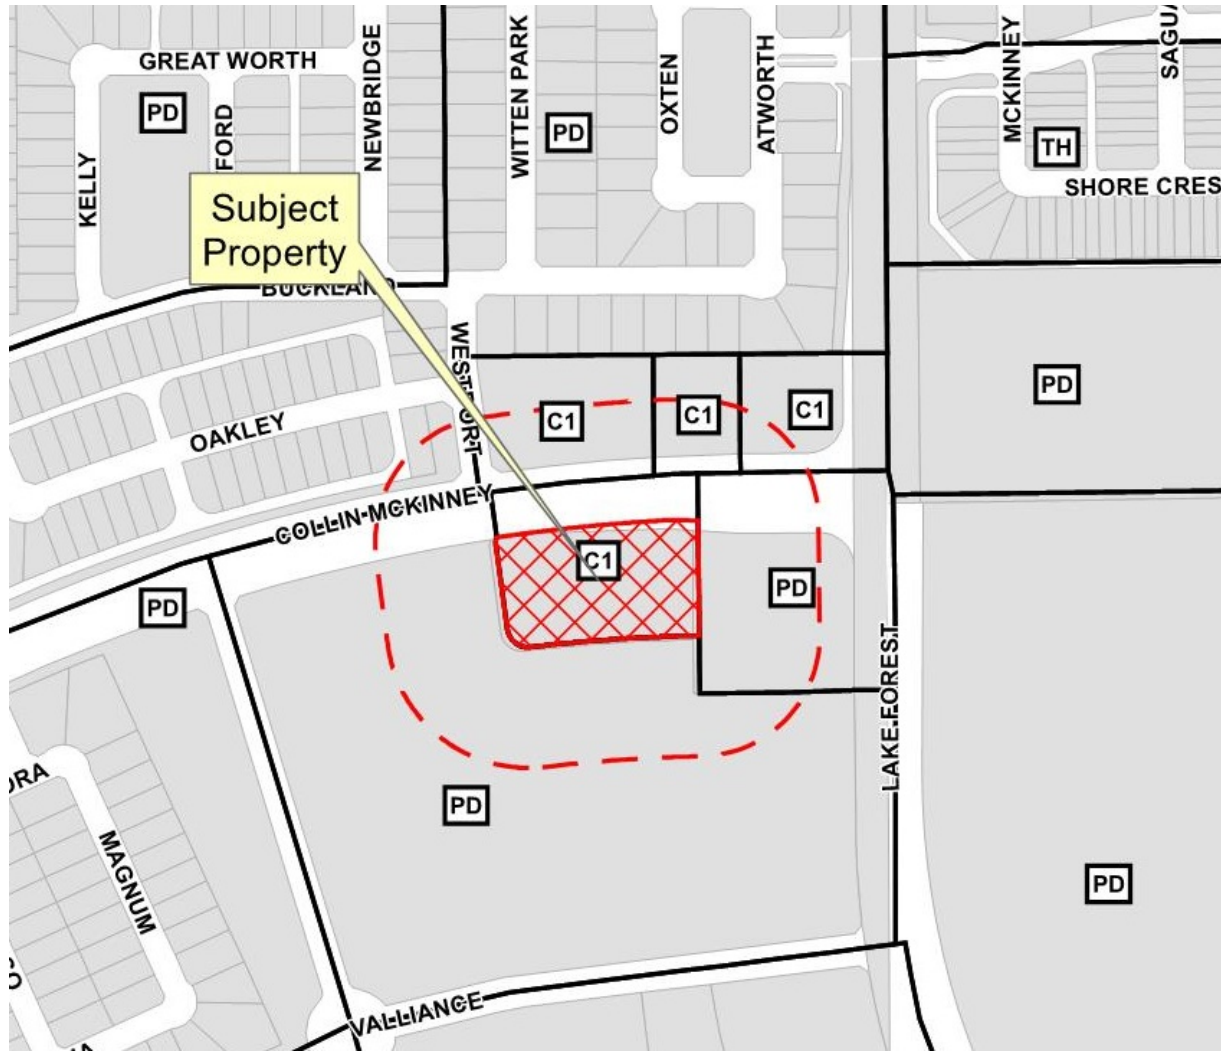

Shops at Lake Forest Specific Use Permit

18-0003SUP

Location Map

Aerial Exhibit

Proposed Specific Use Permit Exhibit

RACETRAC PETROLEUM, INC.
 DOC. NO.
 200704200025.53670
 O.P.M.C.I.T.
 ZONED: PD 2005-05-038
 VACANT