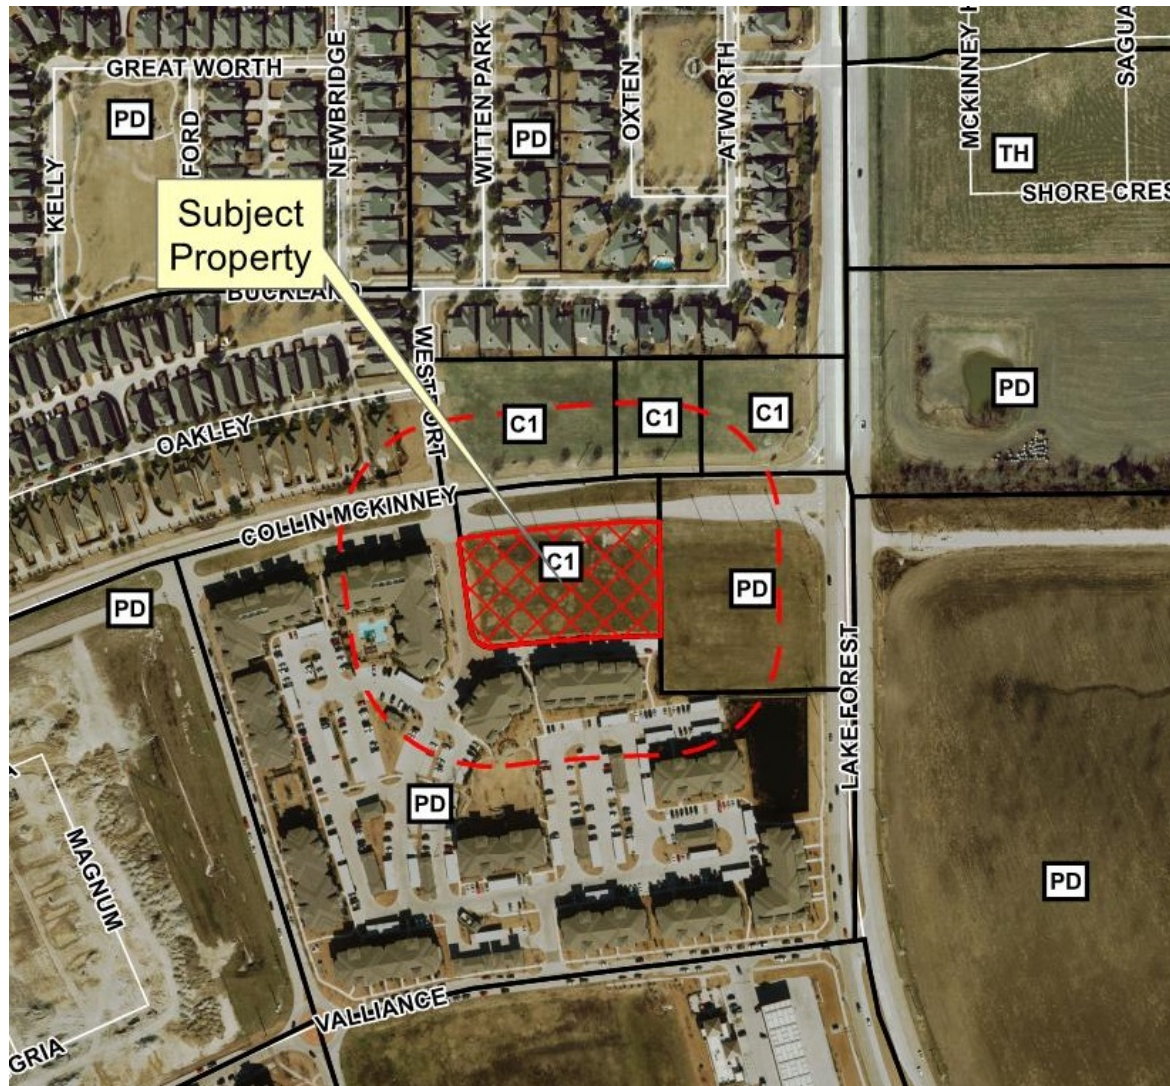

Shops at Lake Forest Specific Use Permit

18-0003SUP

Location Map

Aerial Exhibit

Proposed Specific Use Permit Exhibit

RACETRAC PETROLEUM, INC.
 DOC. NO.
 200704200025.53670
 O.P.M.C.I.T.
 ZONED: PD 2005-05-038
 VACANT