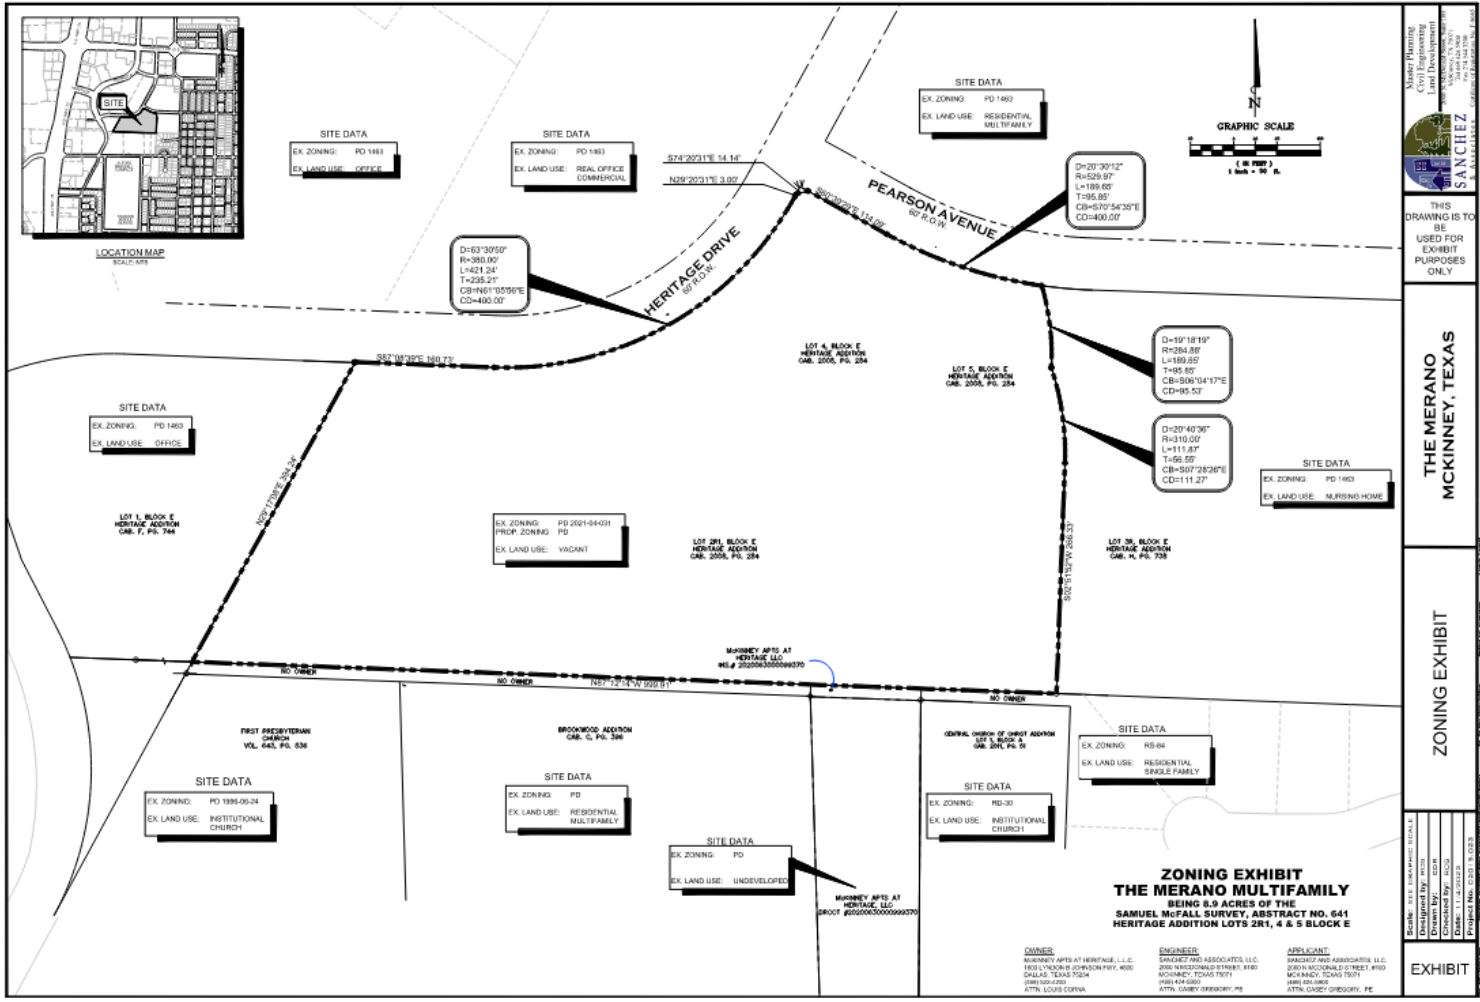

Merano Rezone

22-0135Z

Location Map

Aerial Exhibit

Proposed Zoning Exhibit

Master Planning
 Civil
 Land Development
 SANCHEZ
 ARCHITECTS
 1500 WEST 15TH STREET
 SUITE 100
 DALLAS, TEXAS 75202
 (972) 412-1234

THIS DRAWING IS TO BE USED FOR EXHIBIT PURPOSES ONLY

THE MERANO
 MCKINNEY, TEXAS

ZONING EXHIBIT

EXHIBIT

Scale: 1" = 100' Feet
 Date: 11/14/2023
 Drawn By: [Name]
 Checked By: [Name]
 Title: [Title]