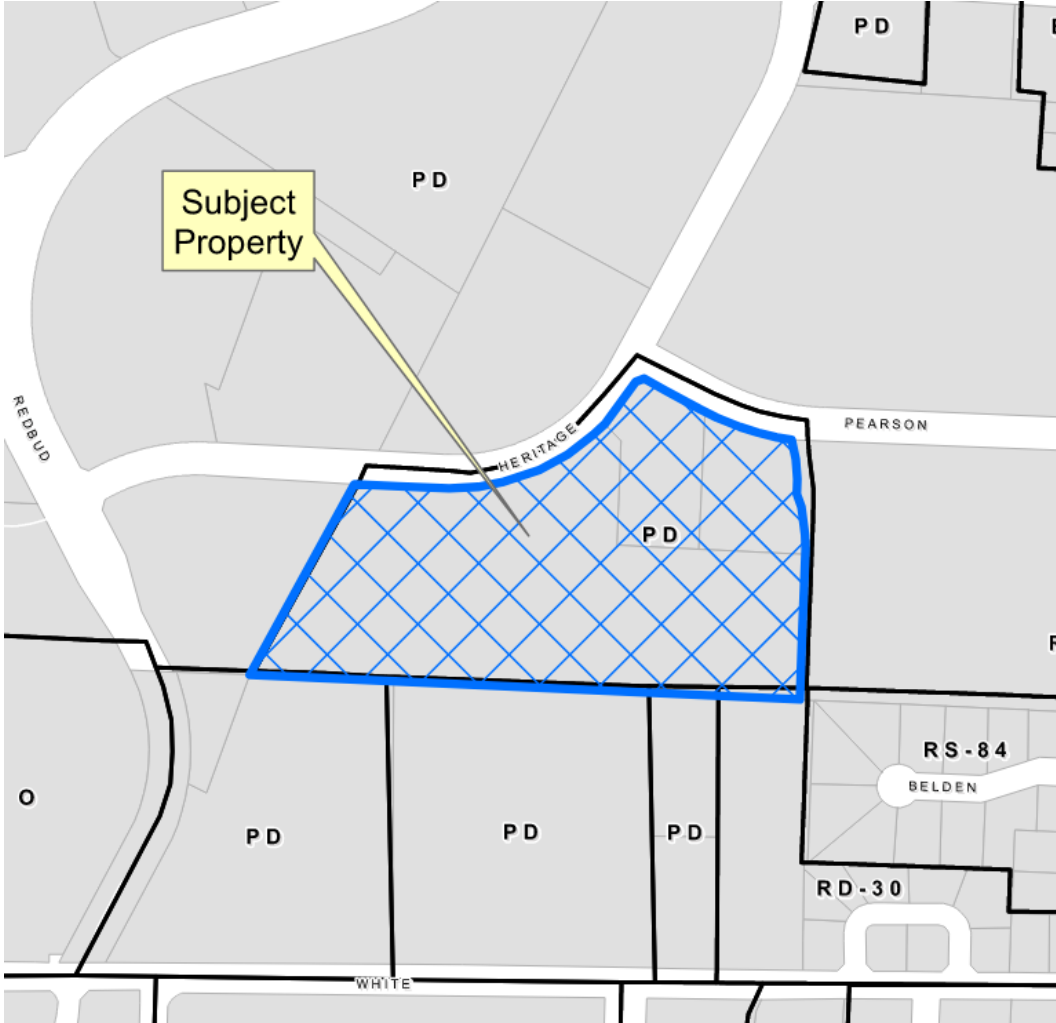

Merano Rezone

22-0135Z

Location Map

Aerial Exhibit

Proposed Zoning Exhibit

Master Planning
 Civil
 Land Development
 SANCHEZ
 ARCHITECTS
 1500 WEST 15TH STREET
 SUITE 100
 DALLAS, TEXAS 75202
 (972) 412-1234

THIS DRAWING IS TO BE USED FOR EXHIBIT PURPOSES ONLY

THE MERANO
 MCKINNEY, TEXAS

ZONING EXHIBIT

EXHIBIT

Scale: 1" = 100' Feet
 Date: 11/14/2023
 Drawn By: [Name]
 Checked By: [Name]
 Title: [Title]