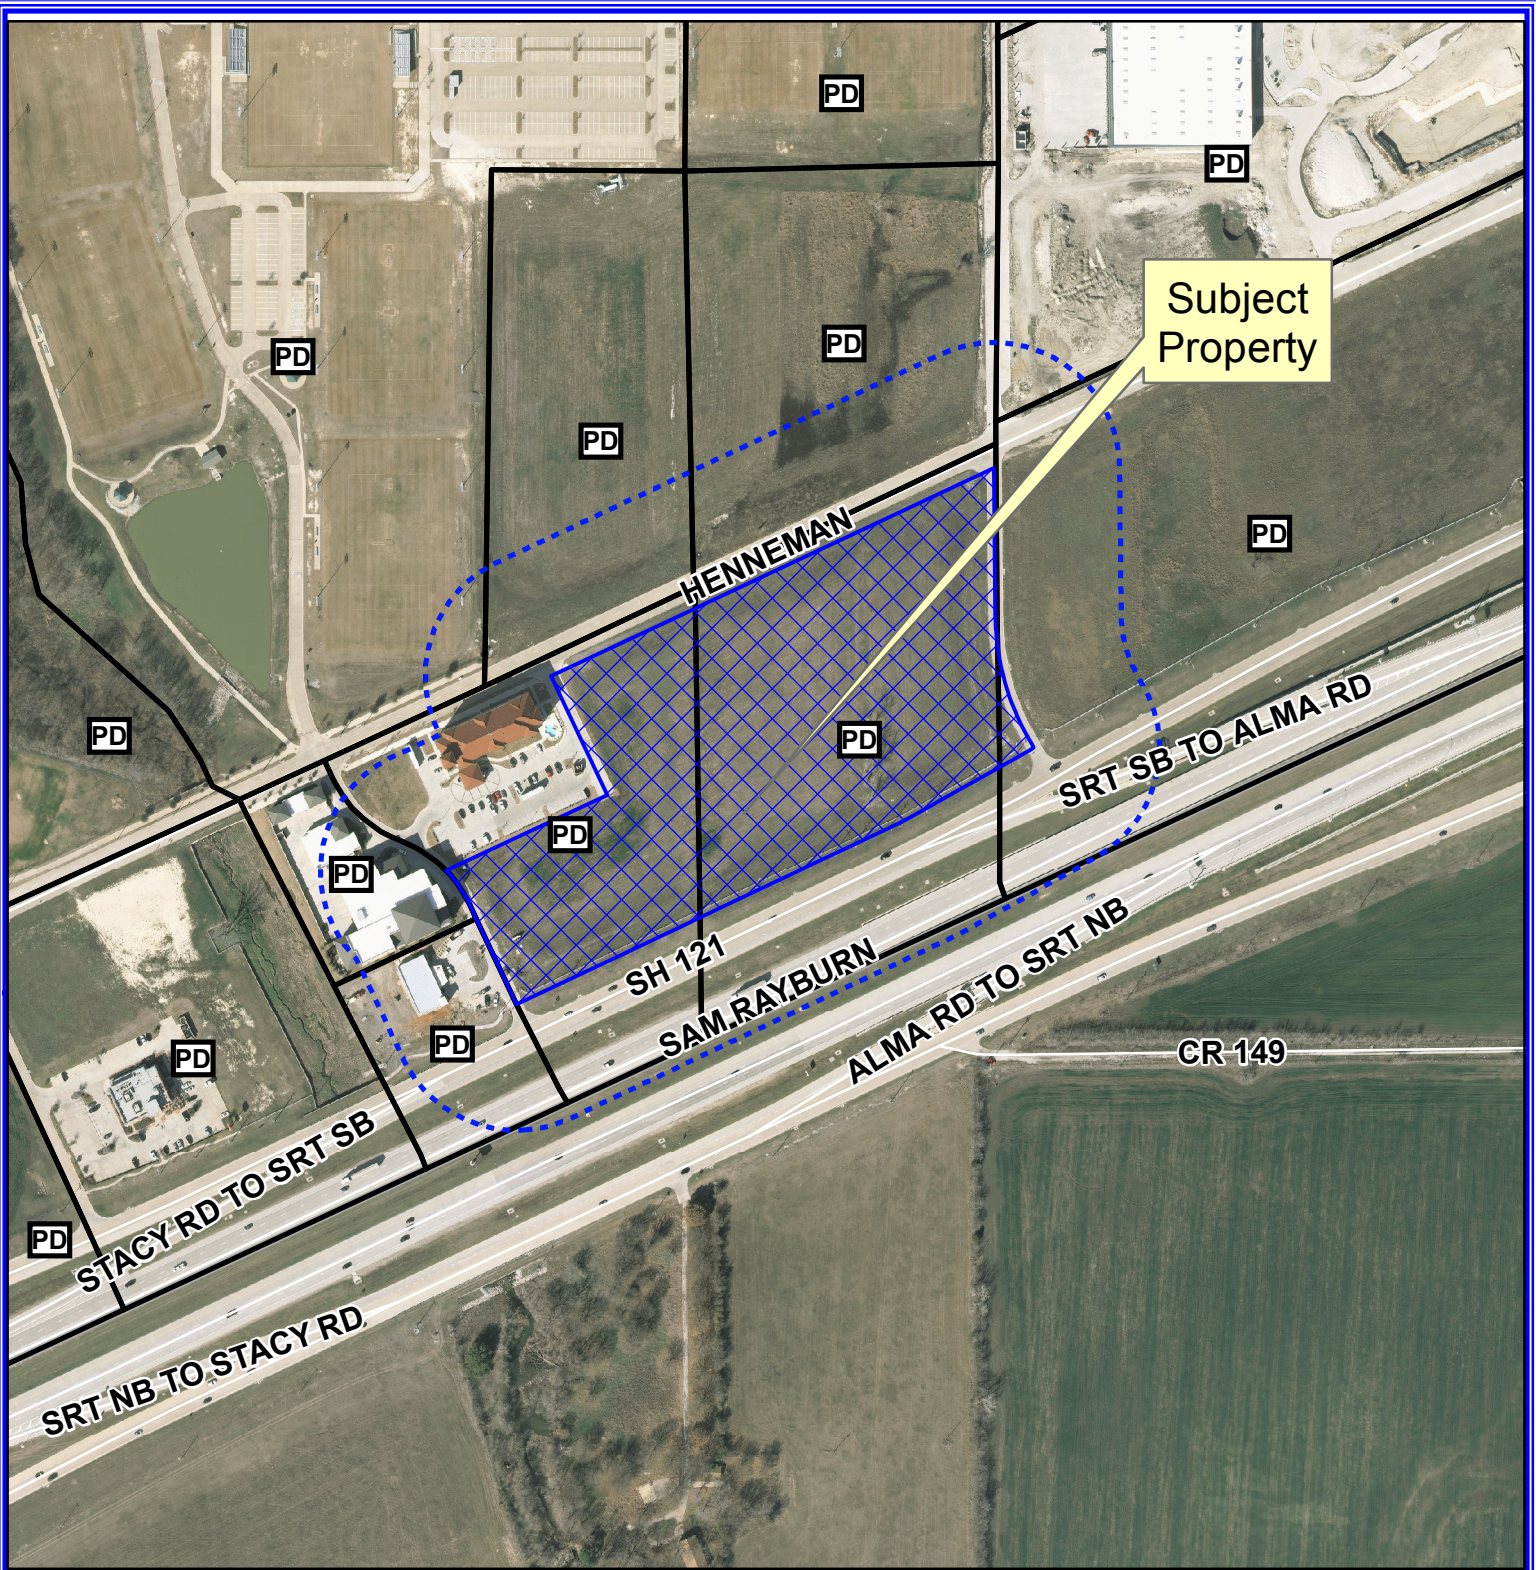

Notification Map

Case: 15-155SP

--- 200' buffer

Vicinity Map

0 200 400 Feet

Notification Map

Case: 15-155SP

--- 200' buffer

DISCLAIMER: This map and information contained in it were developed exclusively for use by the City of McKinney. Any use or reliance on this map by anyone else is at that party's risk and without liability to the City of McKinney, its officials or employees for any discrepancies, errors, or variances which may exist.