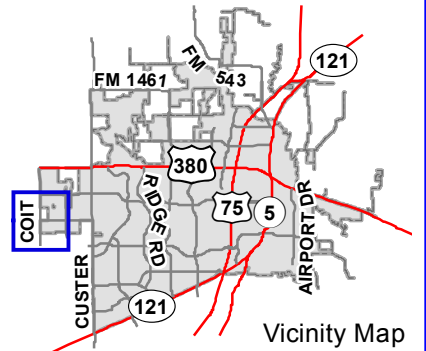

VIRGINIA

(Not Paved)

PANTHER CREEK

(Not Paved)

WESTRIDGE

COIT RD

Proposed
Speed Limit:
40 mph

Existing Speed
Limit: 40 mph
Frisco

ELDORADO

Coit Rd Speed Limit

McKinney City Limits

DISCLAIMER: This map and information contained in it were developed exclusively for use by the City of McKinney. Any use or reliance on this map by anyone else is at that party's risk and without liability to the City of McKinney, its officials or employees for any discrepancies, errors, or variances which may exist.