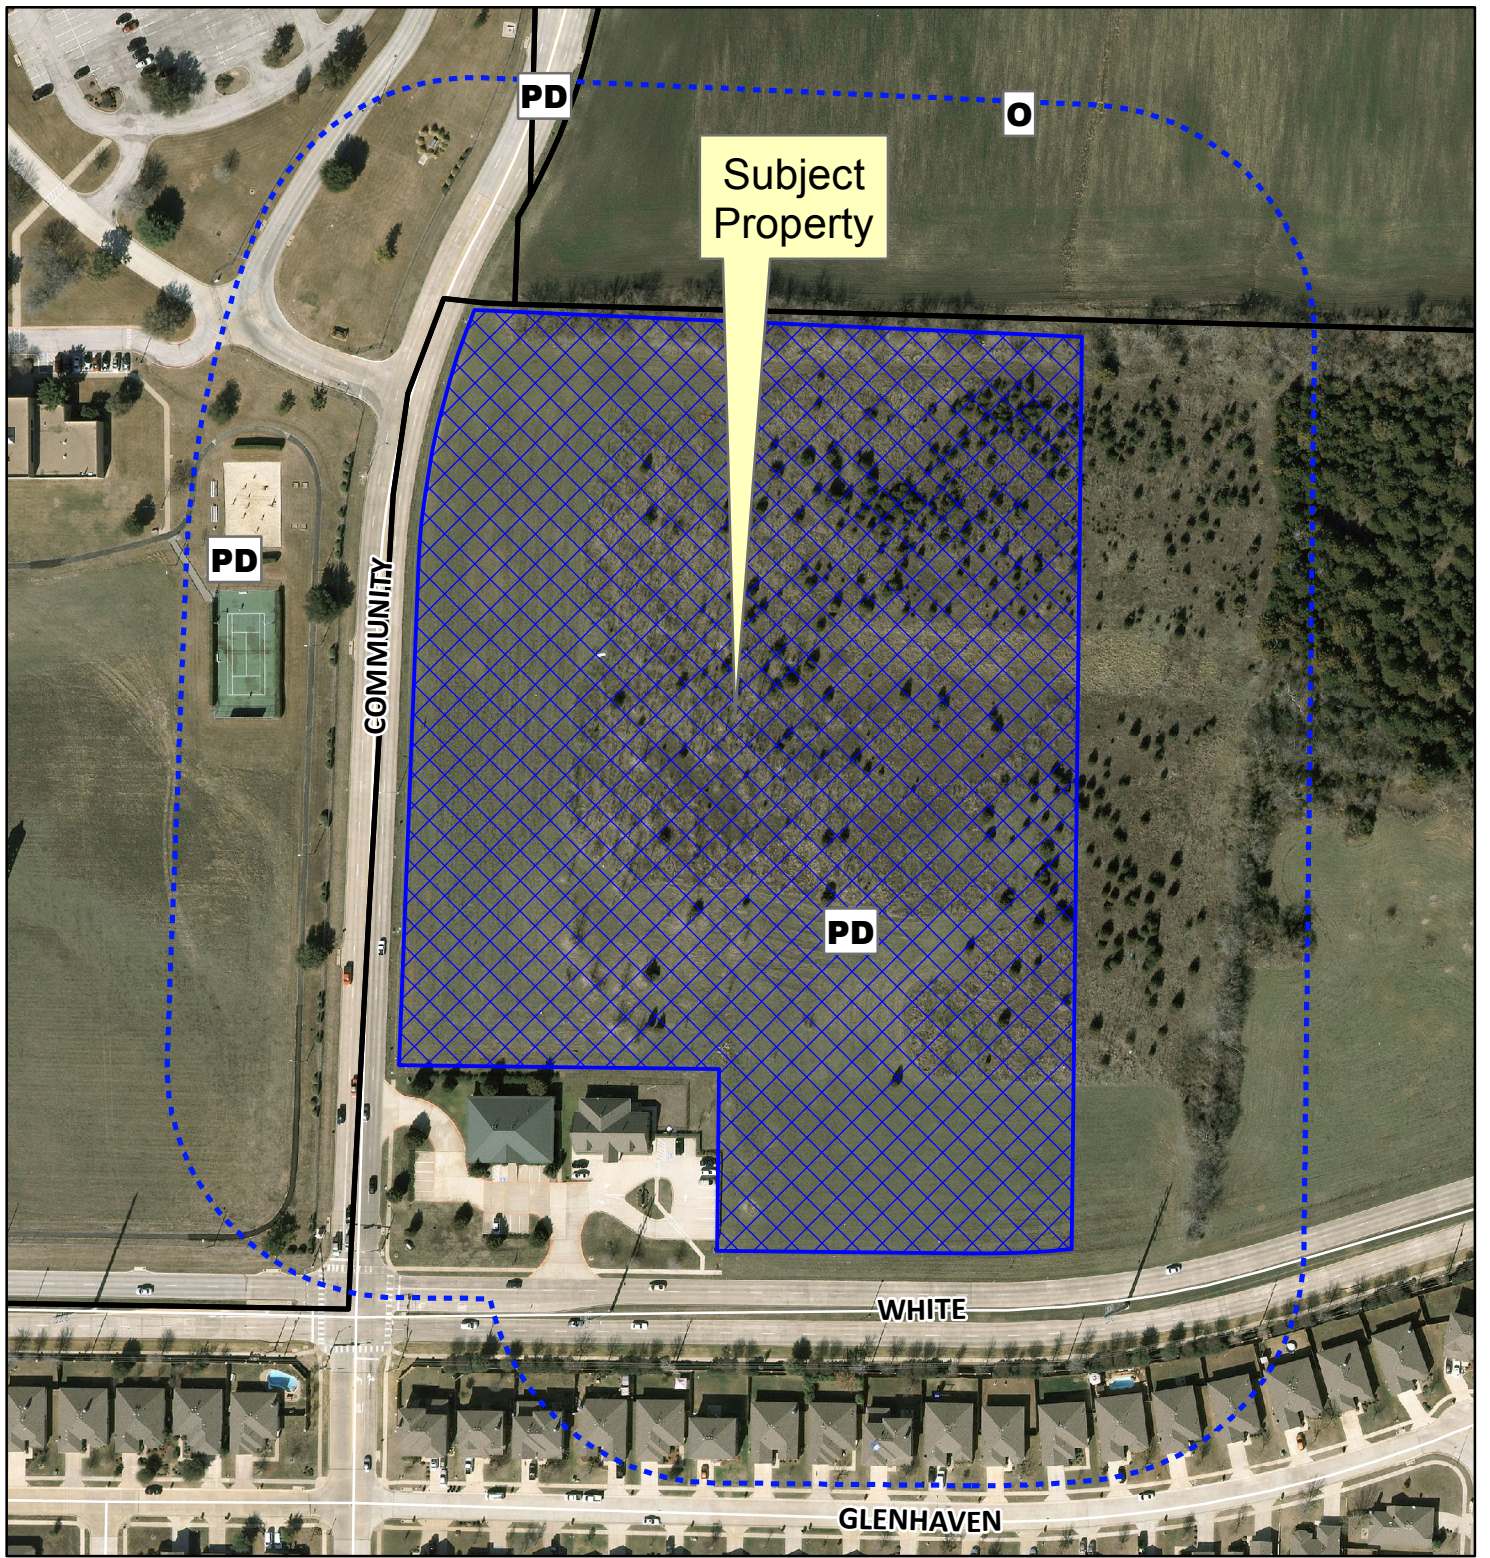

Subject Property

PD

PD

O

PD

WHITE

GLENHAVEN

COMMUNITY

# Notification Map

Case: 14-008ME

--- 200' Notification Buffer

## Notification Map

Case: 14-008ME

--- 200' Notification Buffer

Vicinity Map