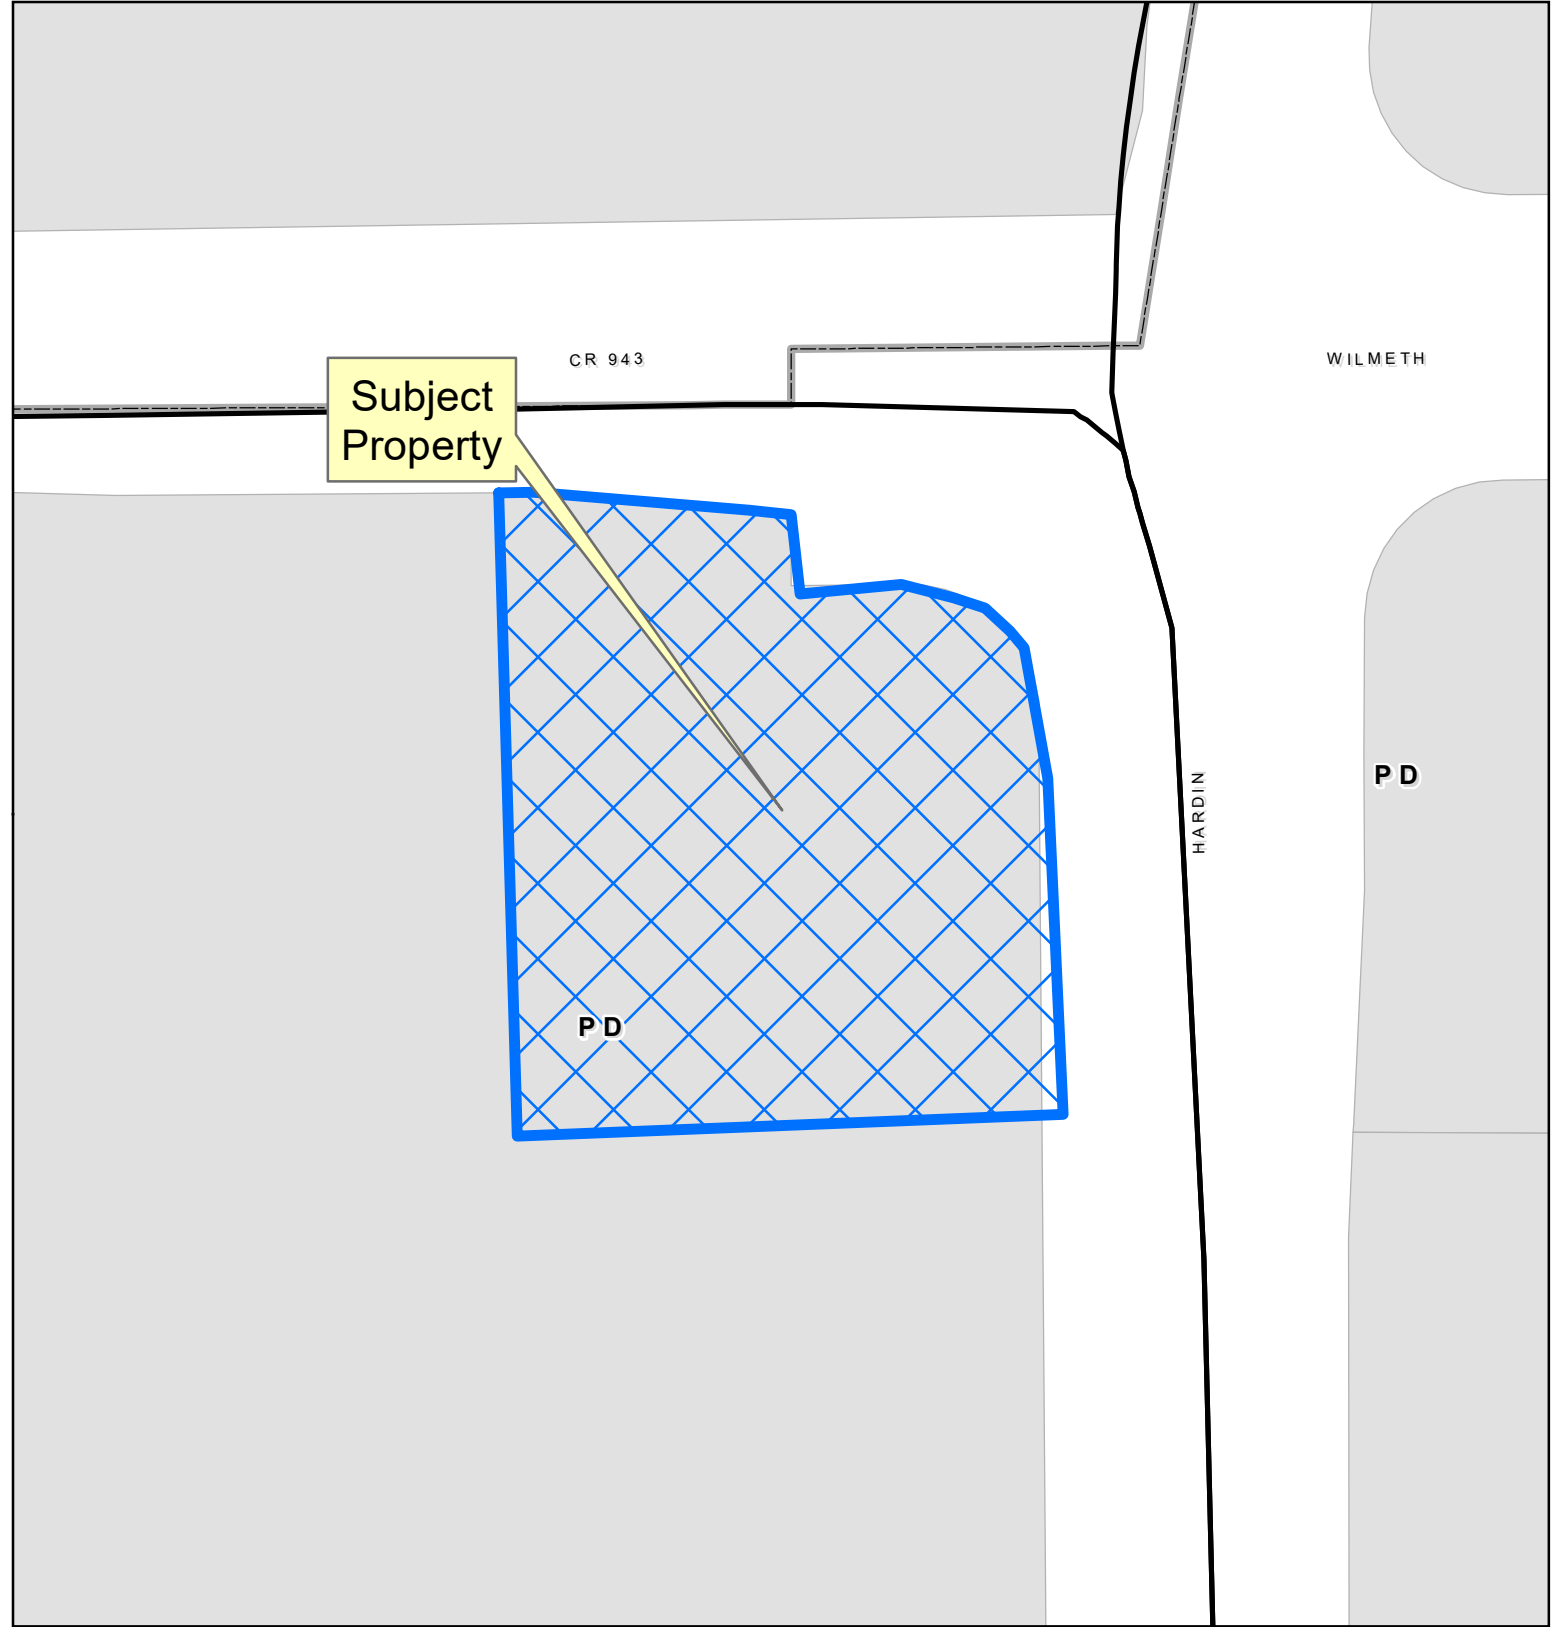

Location Map

22-0006SUP

0 40 80 Feet

Case

DISCLAIMER: This map and information contained in it were developed exclusively for use by the City of McKinney. Any use or reliance on this map by anyone else is at that party's risk and without liability to the City of McKinney, its officials or employees for any discrepancies, errors, or variances which may exist.

Location Map

22-0006SUP

DISCLAIMER: This map and information contained in it were developed exclusively for use by the City of McKinney. Any use or reliance on this map by anyone else is at that party's risk and without liability to the City of McKinney, its officials or employees for any discrepancies, errors, or variances which may exist.