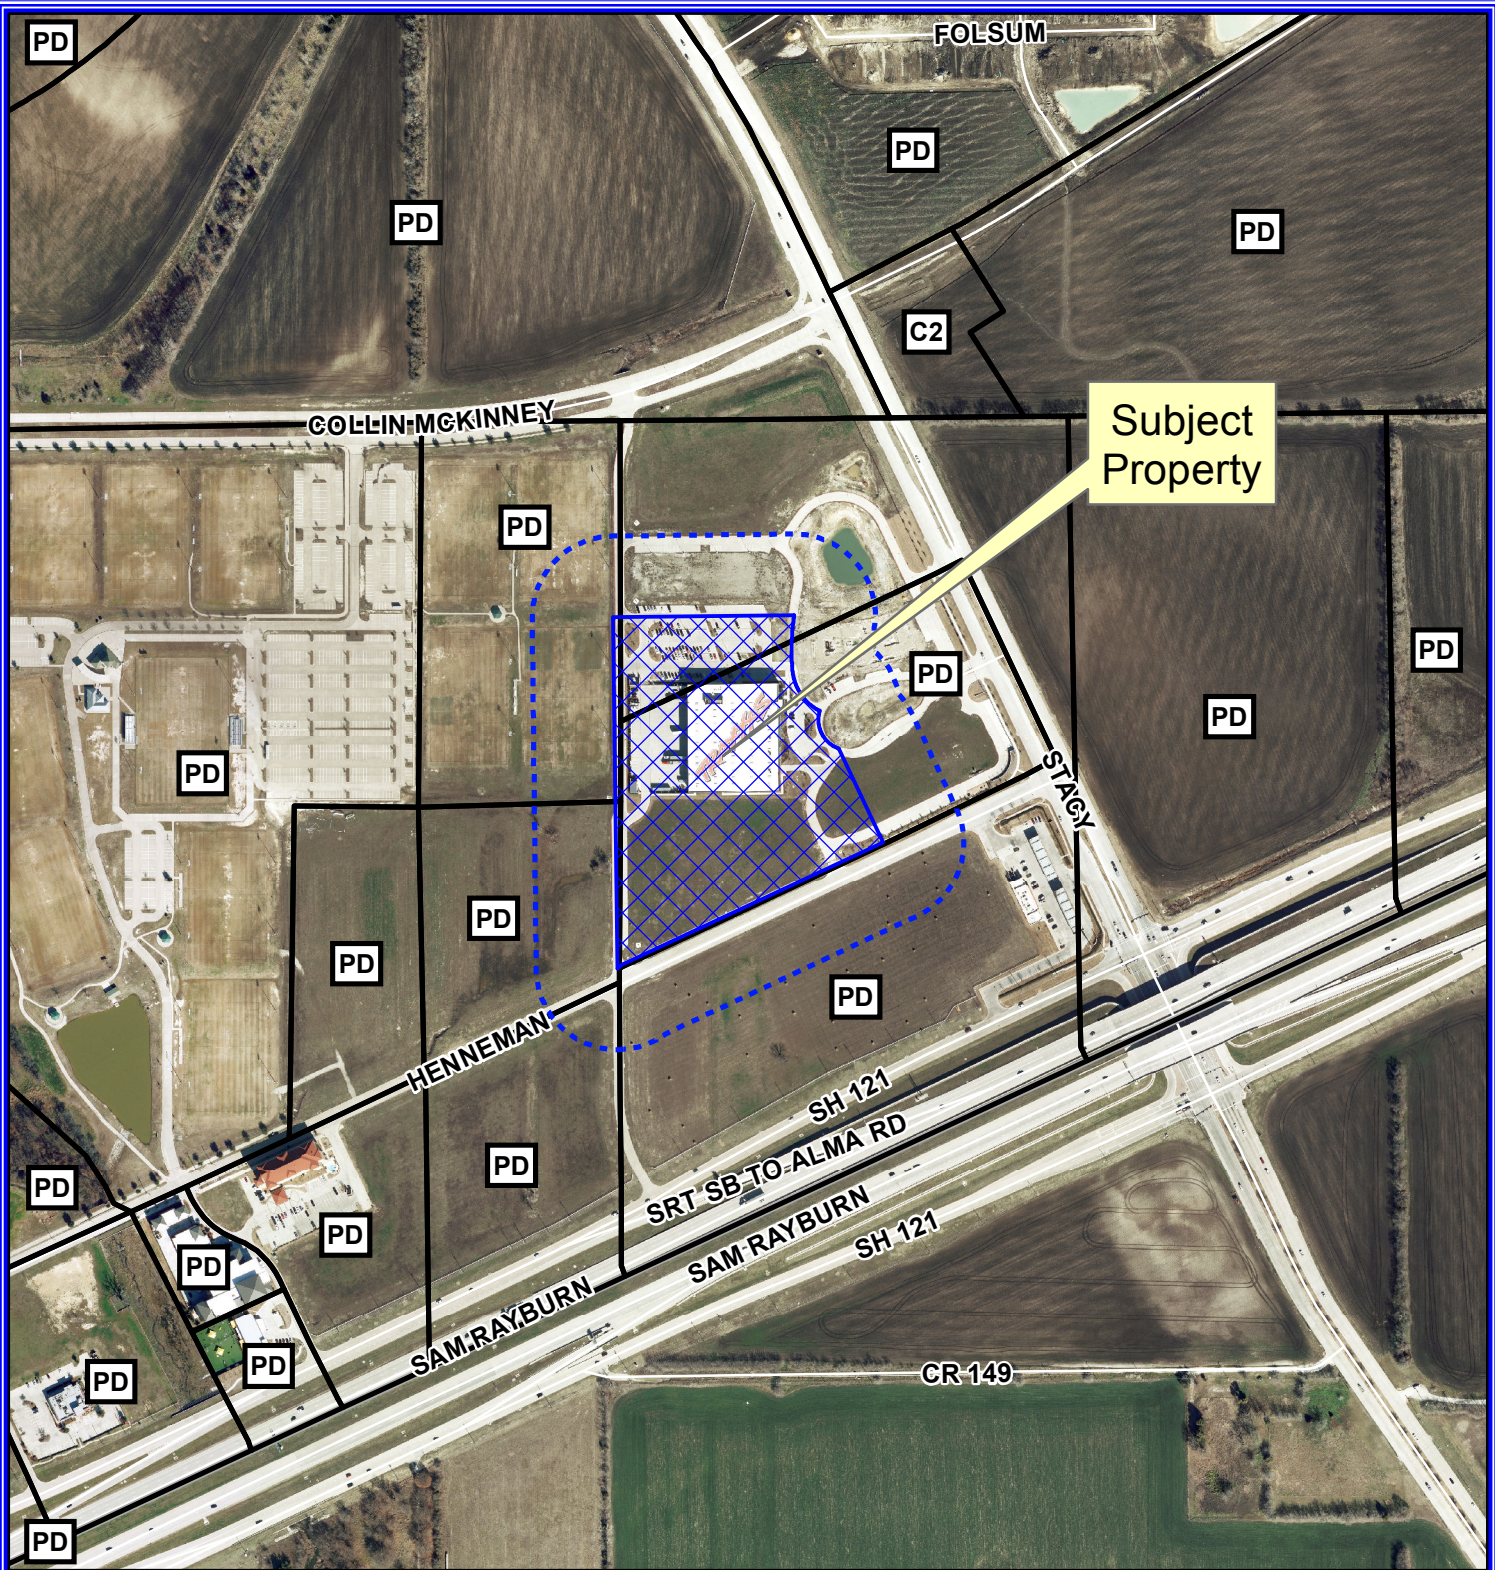

Notification Map

Case: 15-300SP

--- 200' Buffer

Vicinity Map

Notification Map

Case: 15-300SP

--- 200' Buffer