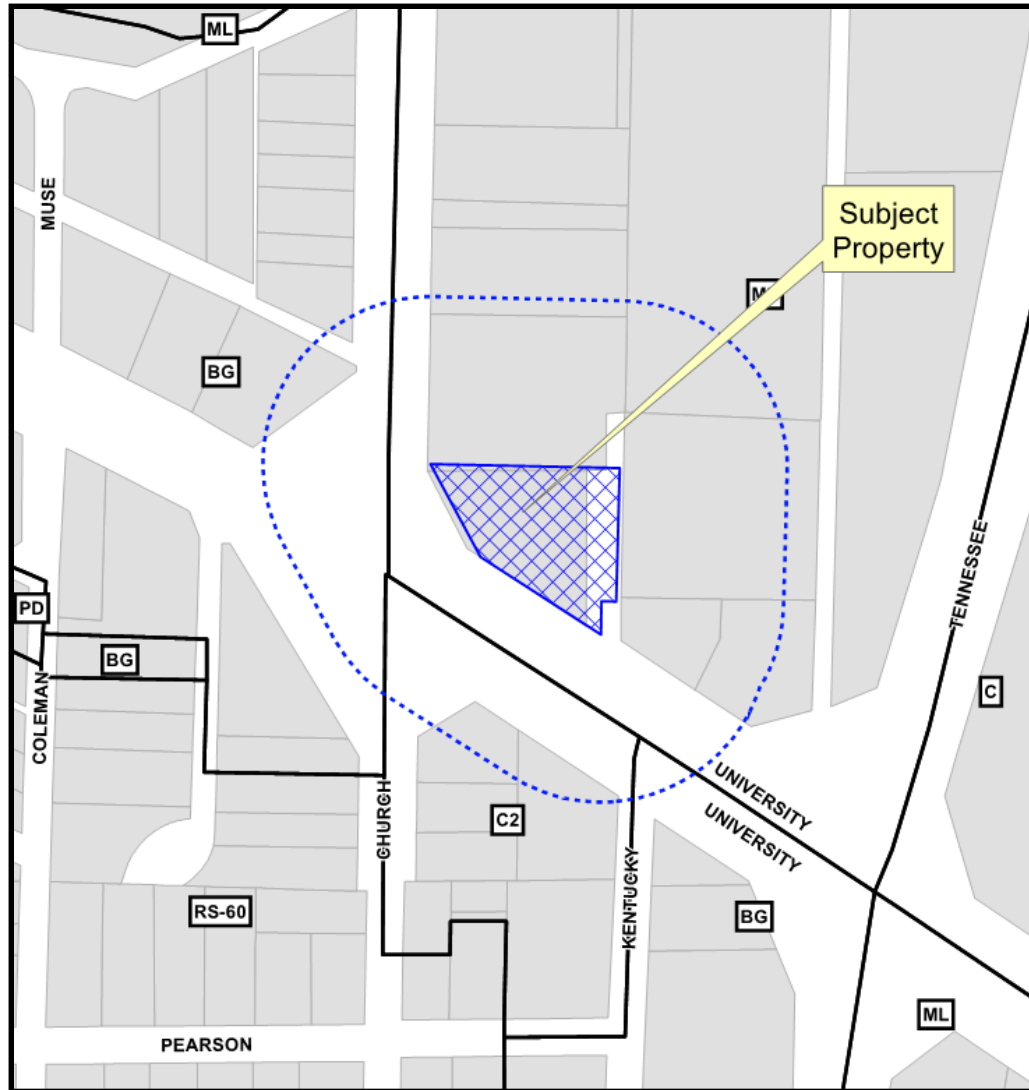

Millie Muse Addition
Minor Replat
16-145MRP

Location Map

Aerial Exhibit

Proposed Minor Replat