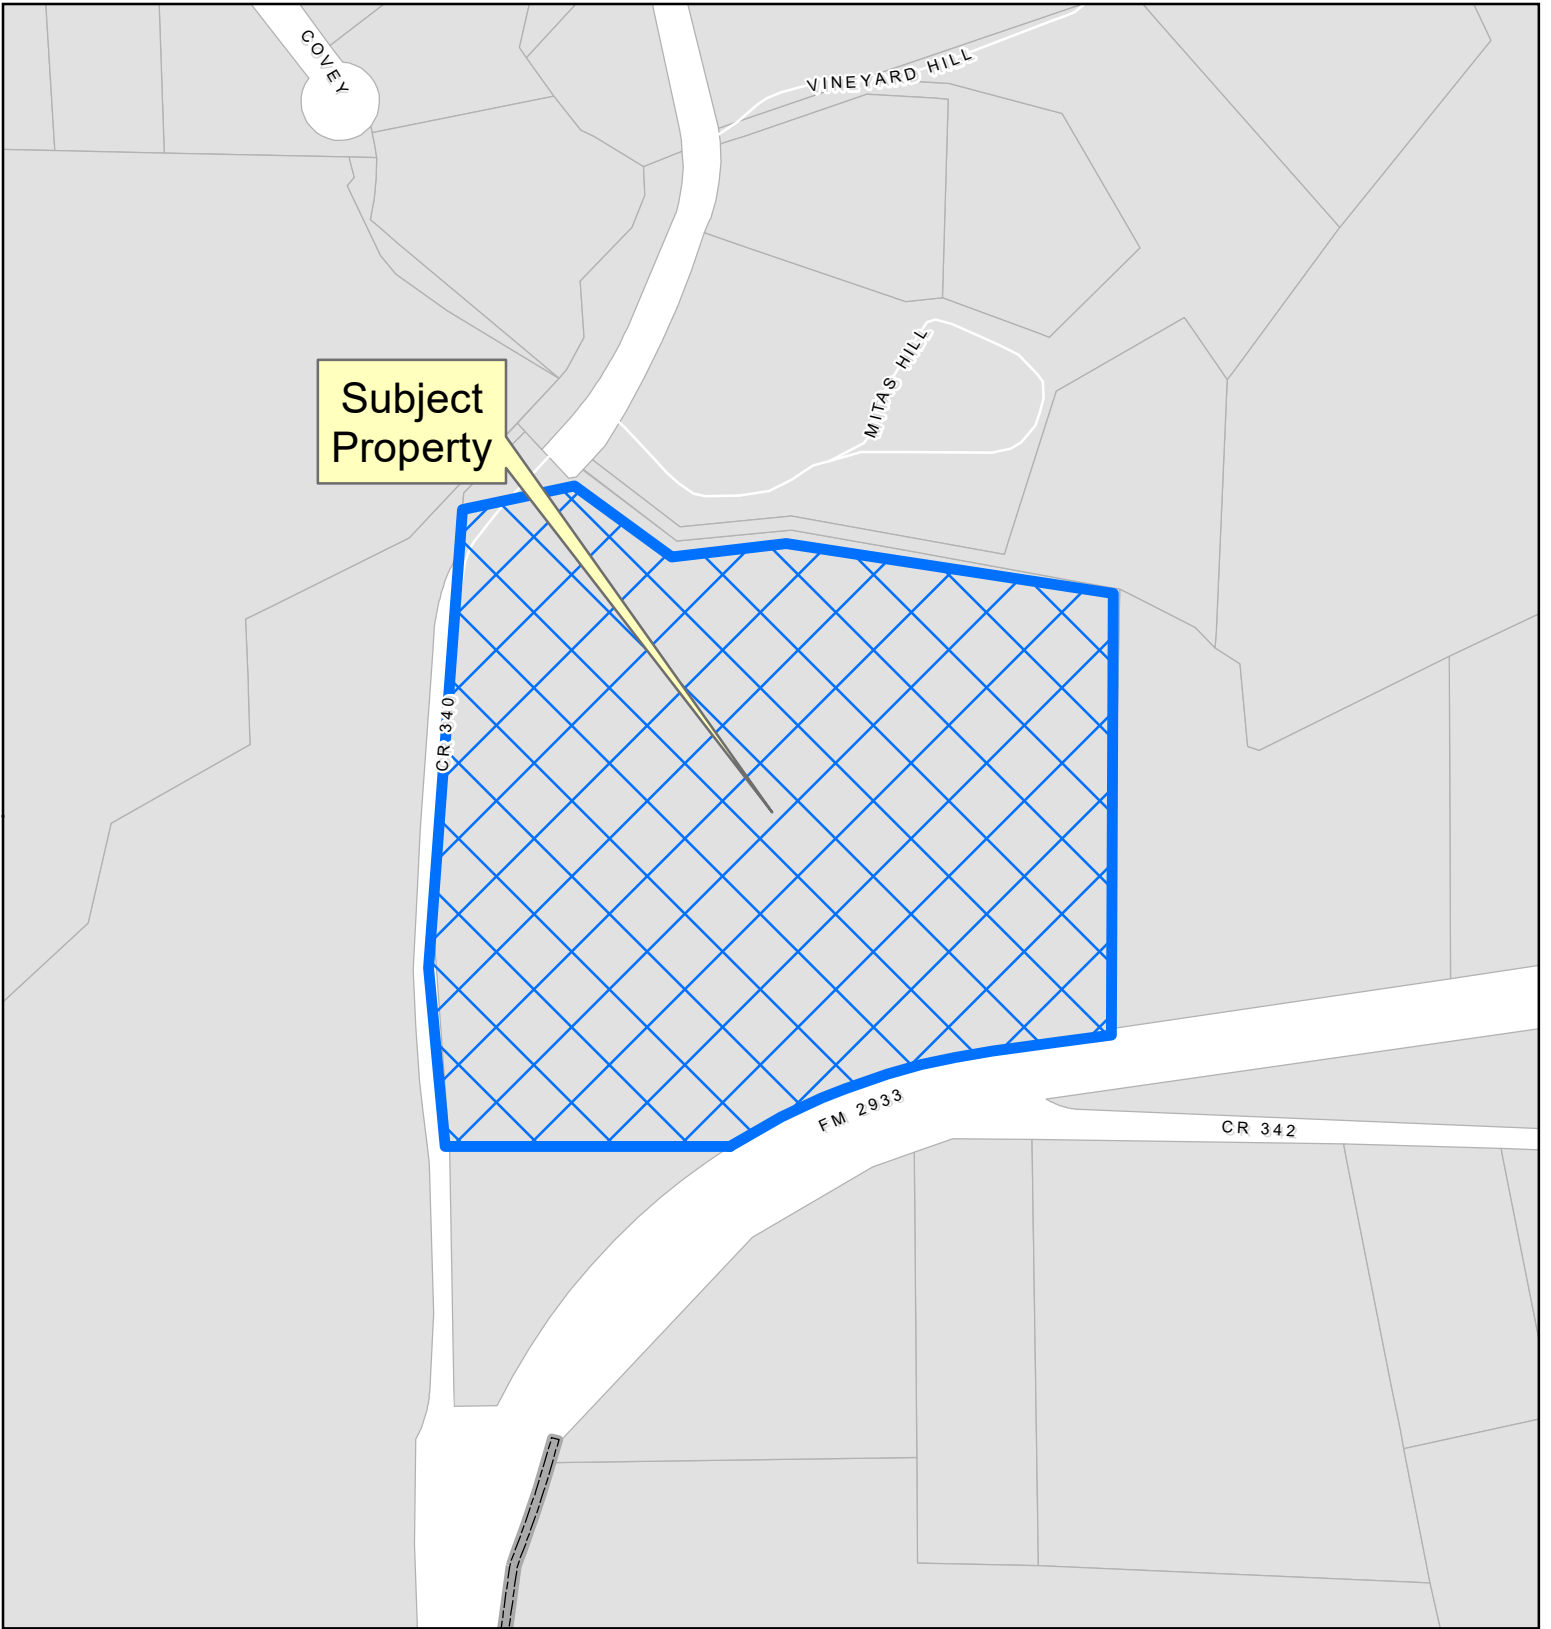

Location Map

PLAT2021-0181

0 125 250 Feet

DISCLAIMER: This map and information contained in it were developed exclusively for use by the City of McKinney. Any use or reliance on this map by anyone else is at that party's risk and without liability to the City of McKinney, its officials or employees for any discrepancies, errors, or variances which may exist.

Location Map

PLAT2021-0181

DISCLAIMER: This map and information contained in it were developed exclusively for use by the City of McKinney. Any use or reliance on this map by anyone else is at that party's risk and without liability to the City of McKinney, its officials or employees for any discrepancies, errors, or variances which may exist.