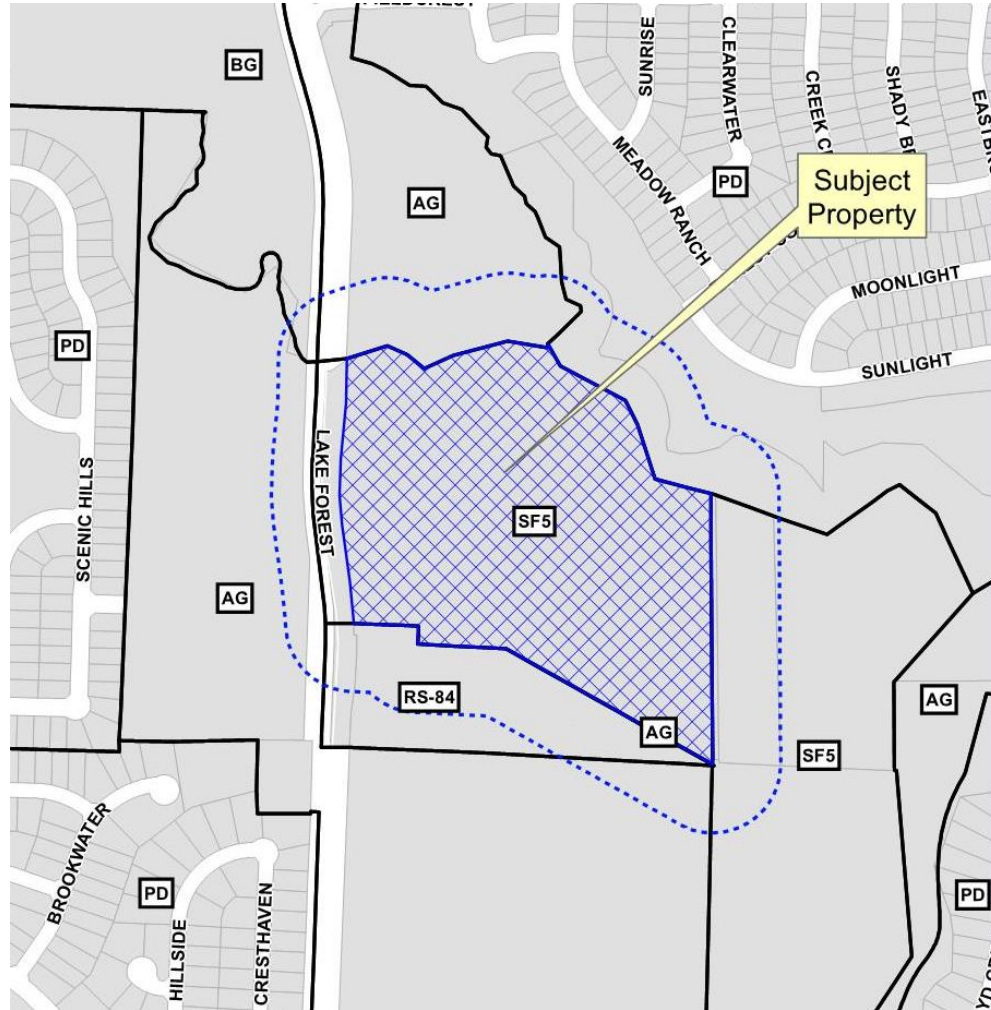

Lake Forest Townhomes
Rezoning
16-341Z

- MONEY MAGAZINE 2014 -

Location Map

Aerial Exhibit

Floodplain Map