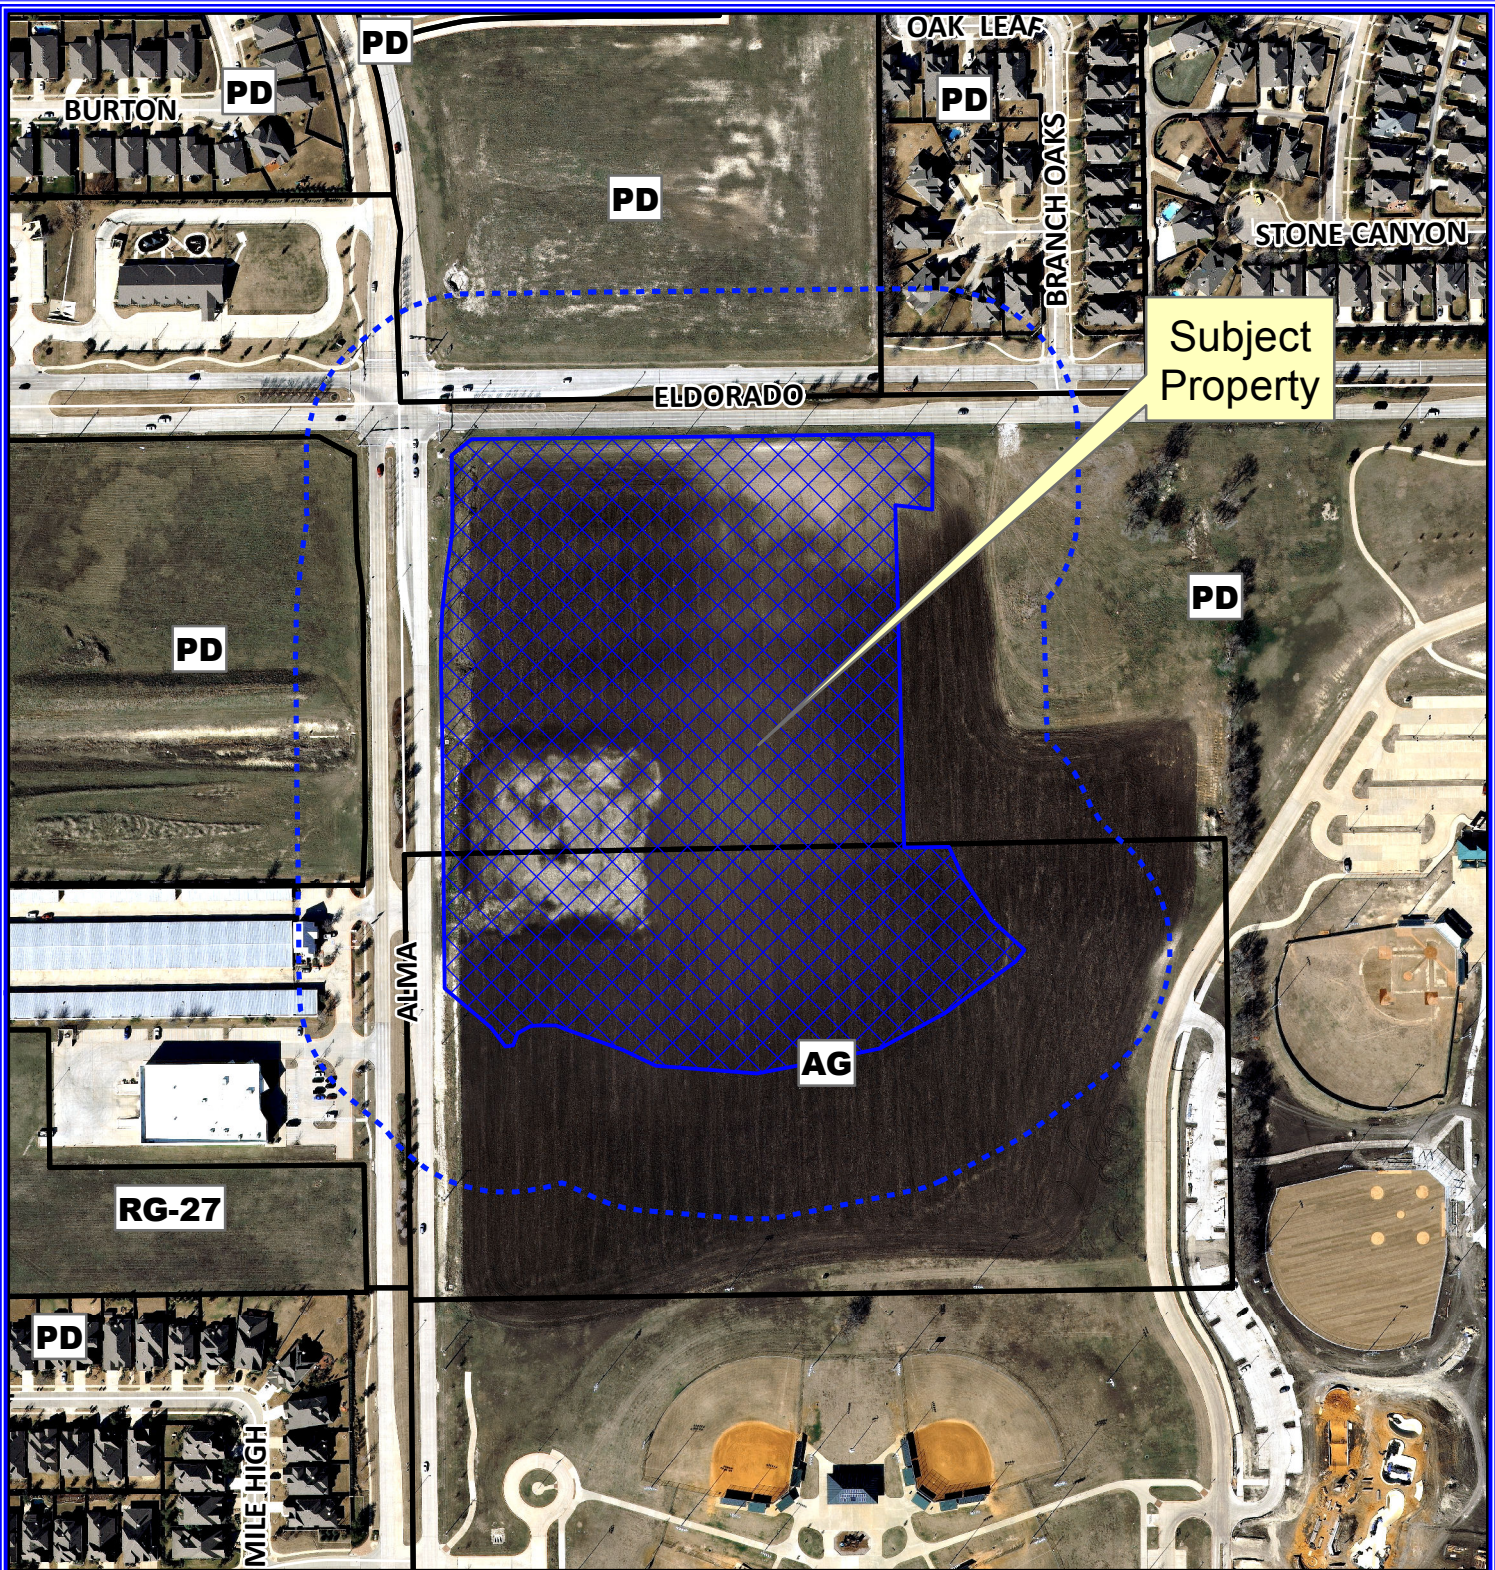

Notification Map

Case: 15-080SP

--- 200' Buffer

Notification Map

Case: 15-080SP

--- 200' Buffer