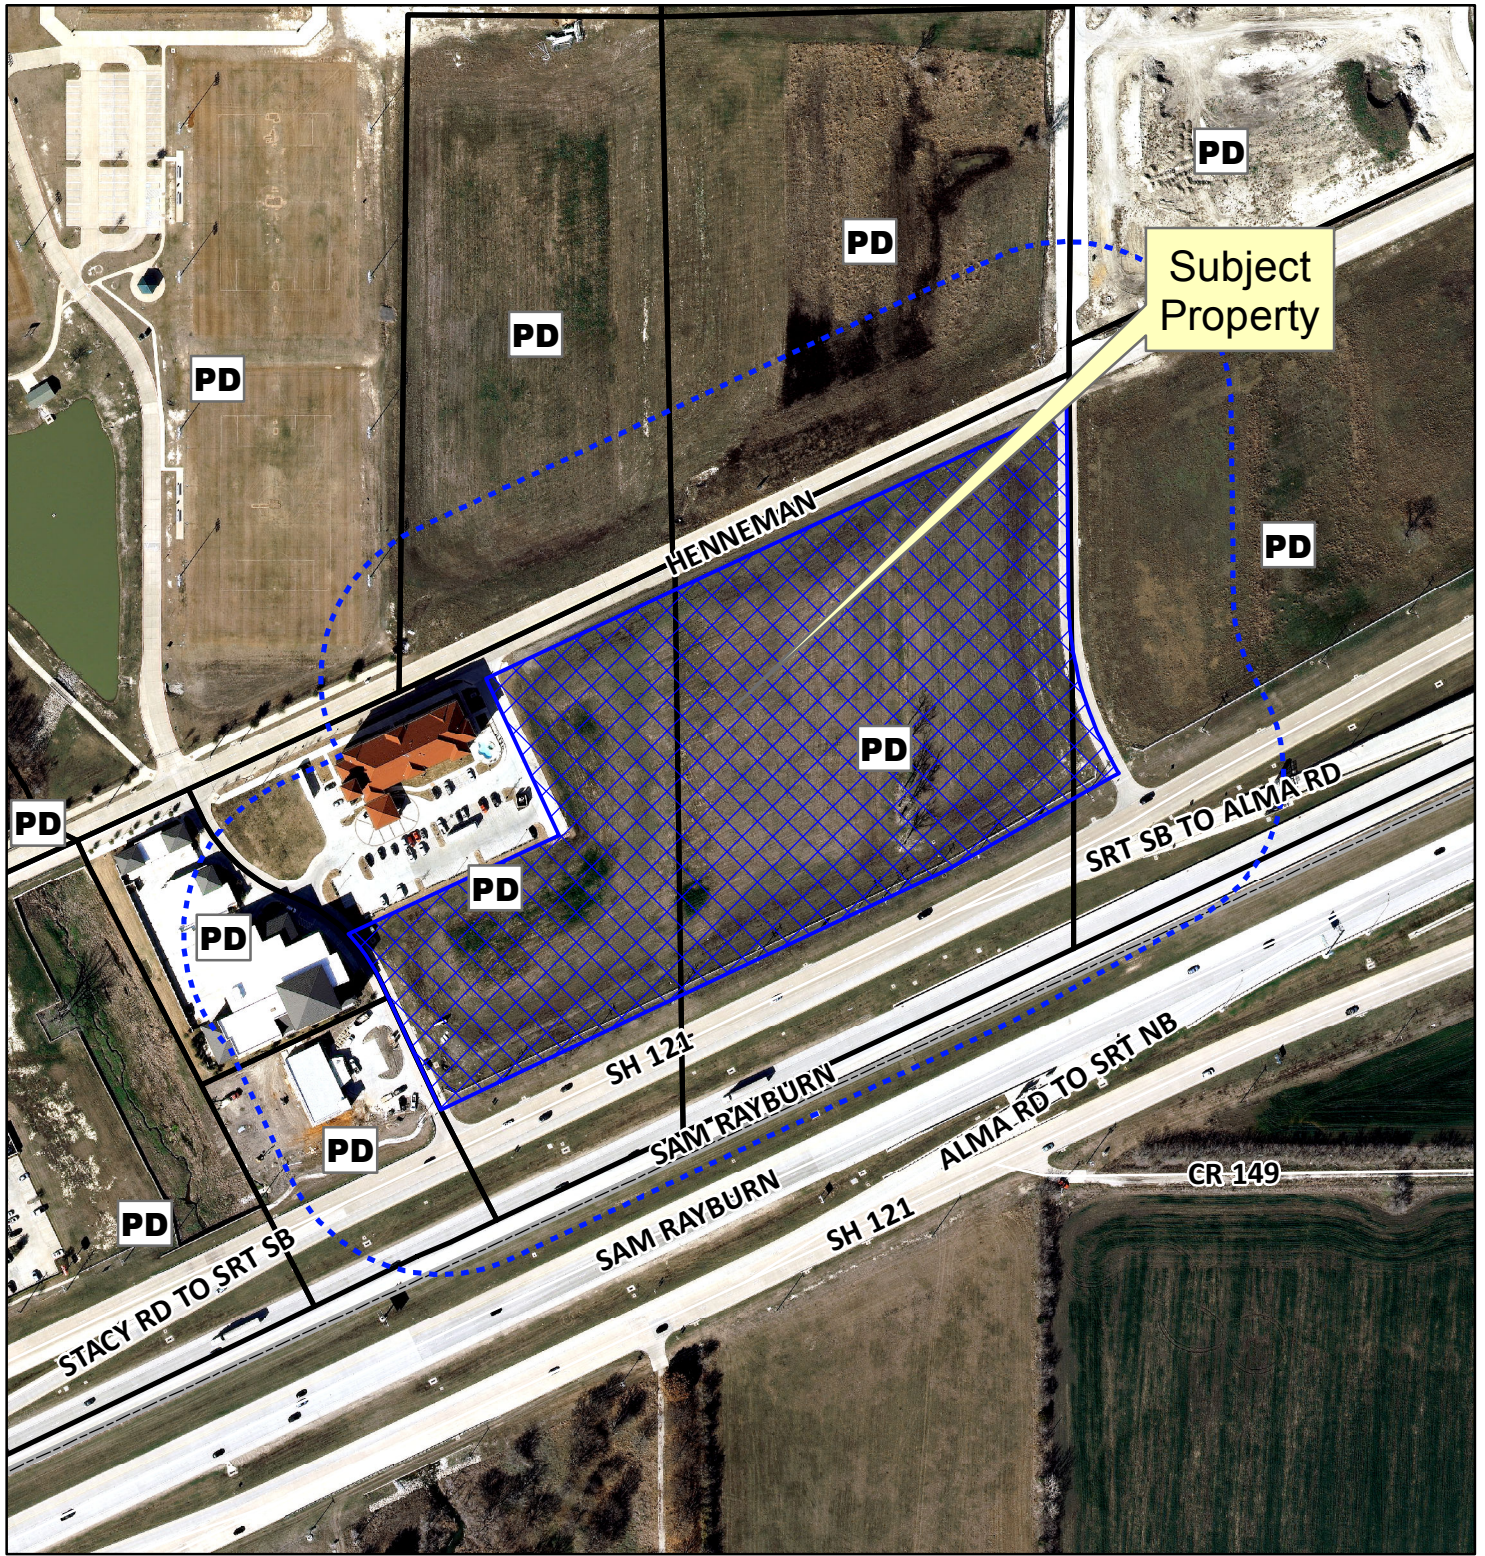

Subject Property

Notification Map

Case: 14-336MRP

--- 200' Buffer

Path: S:\MCKGIS\notification\Projects\2014\14-336MRP.mxd

DISCLAIMER: This map and information contained in it were developed exclusively for use by the City of McKinney. Any use or reliance on this map by anyone else is at that party's risk and without liability to the City of McKinney, its officials or employees for any discrepancies, errors, or variances which may exist.

Subject Property

0 150 300 Feet

Notification Map

Case: 14-336MRP

--- 200' Buffer

Vicinity Map