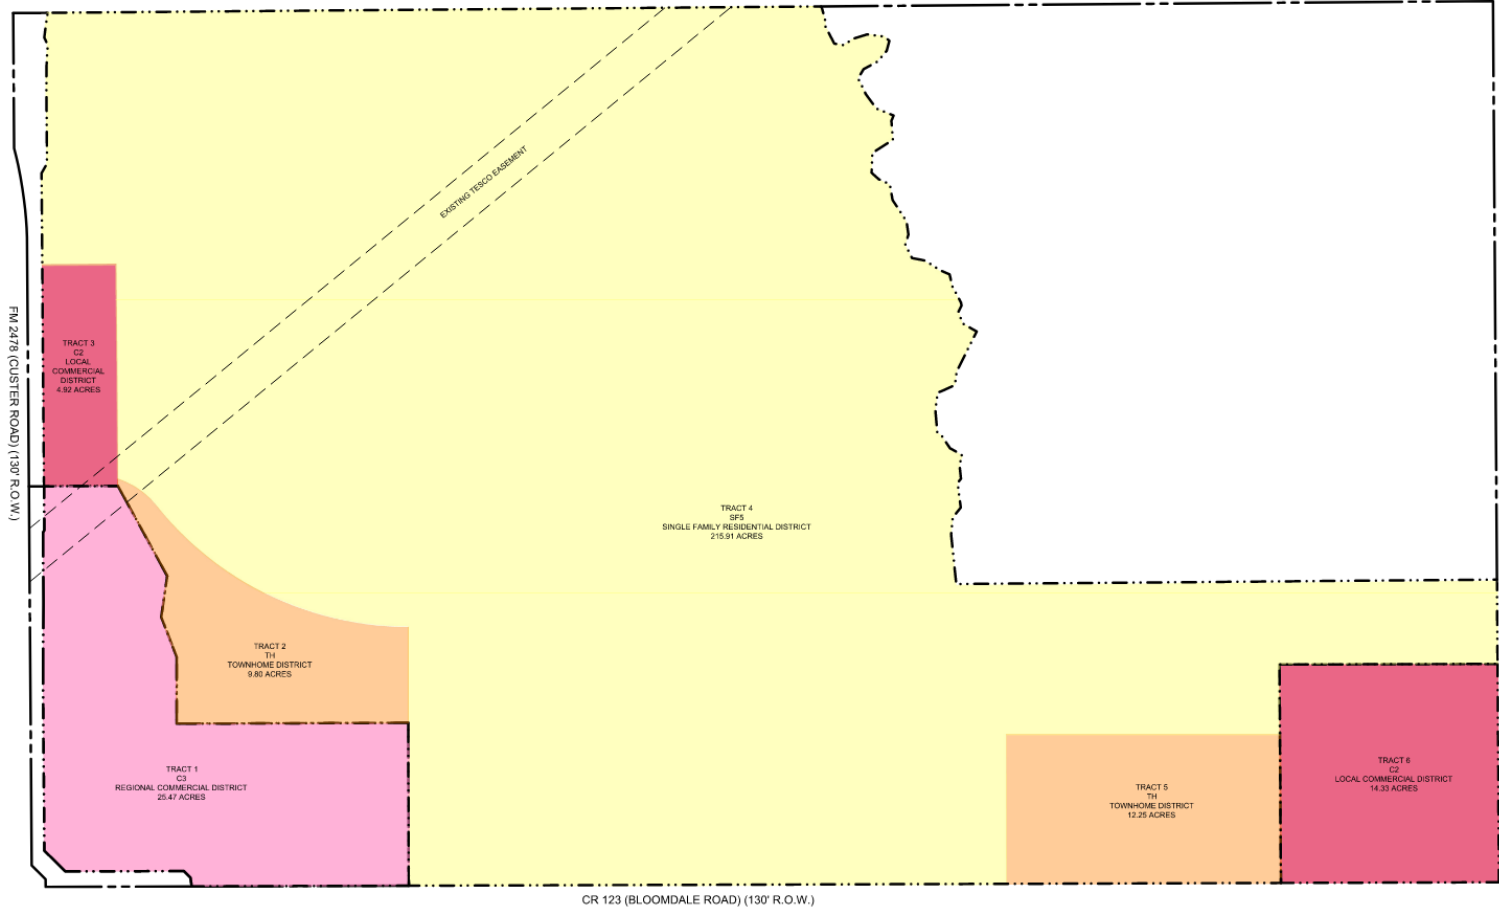

Seeing Stars Rezoning

21-0068Z

Location Map

Aerial Exhibit

Existing Zoning

Proposed Zoning Exhibit

Proposed Regulating Plan

- C3 REGIONAL COMMERCIAL
- C2 LOCAL COMMERCIAL
- TH TOWNHOME (1,520 SF MINIMUM)
- SF5 SINGLE FAMILY RESIDENTIAL (5,000 SF MINIMUM)

EXHIBIT 1
REGULATING PLAN
OF
282.68 ACRES
 BEING SITUATED IN THE CITY OF MCKINNEY, COLLIN COUNTY, TEXAS