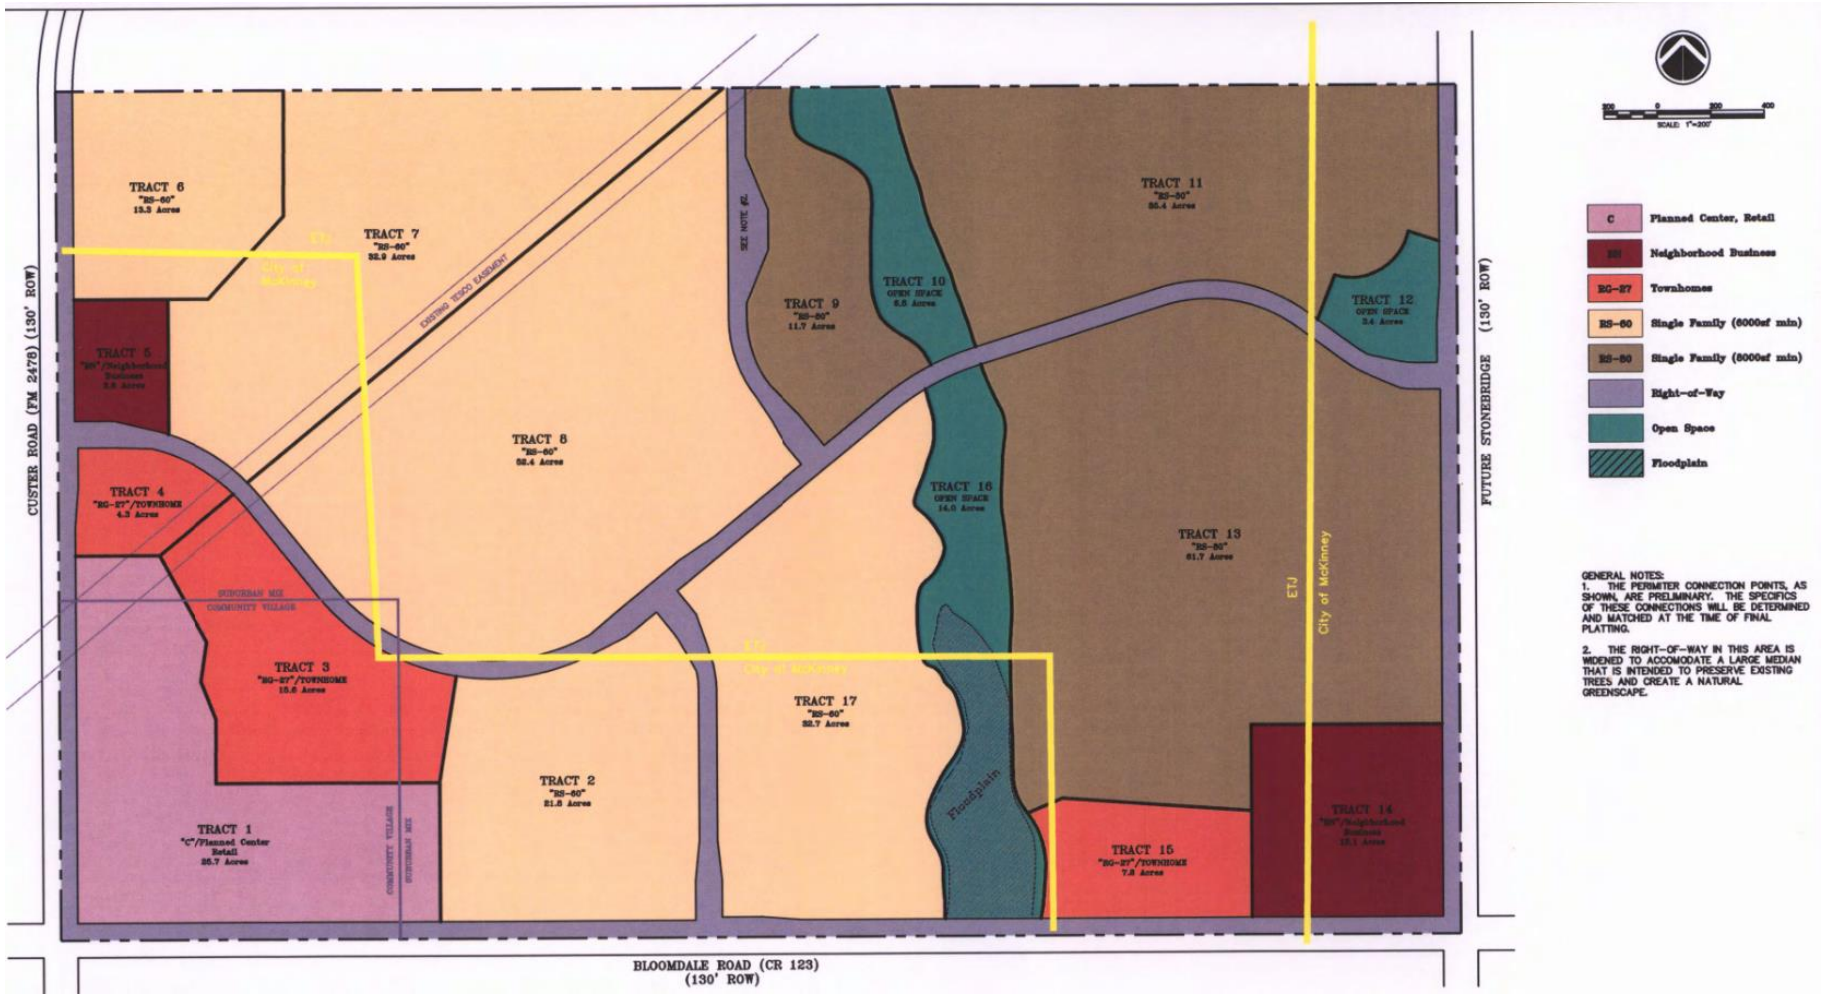

Seeing Stars Rezoning

21-0068Z

Location Map

Aerial Exhibit

Existing Zoning

Proposed Zoning Exhibit

Proposed Regulating Plan

- C3 REGIONAL COMMERCIAL
- C2 LOCAL COMMERCIAL
- TH TOWNHOME (1,520 SF MINIMUM)
- SF5 SINGLE FAMILY RESIDENTIAL (5,000 SF MINIMUM)

EXHIBIT 1
REGULATING PLAN
OF
282.68 ACRES
 BEING SITUATED IN THE CITY OF MCKINNEY, COLLIN COUNTY, TEXAS