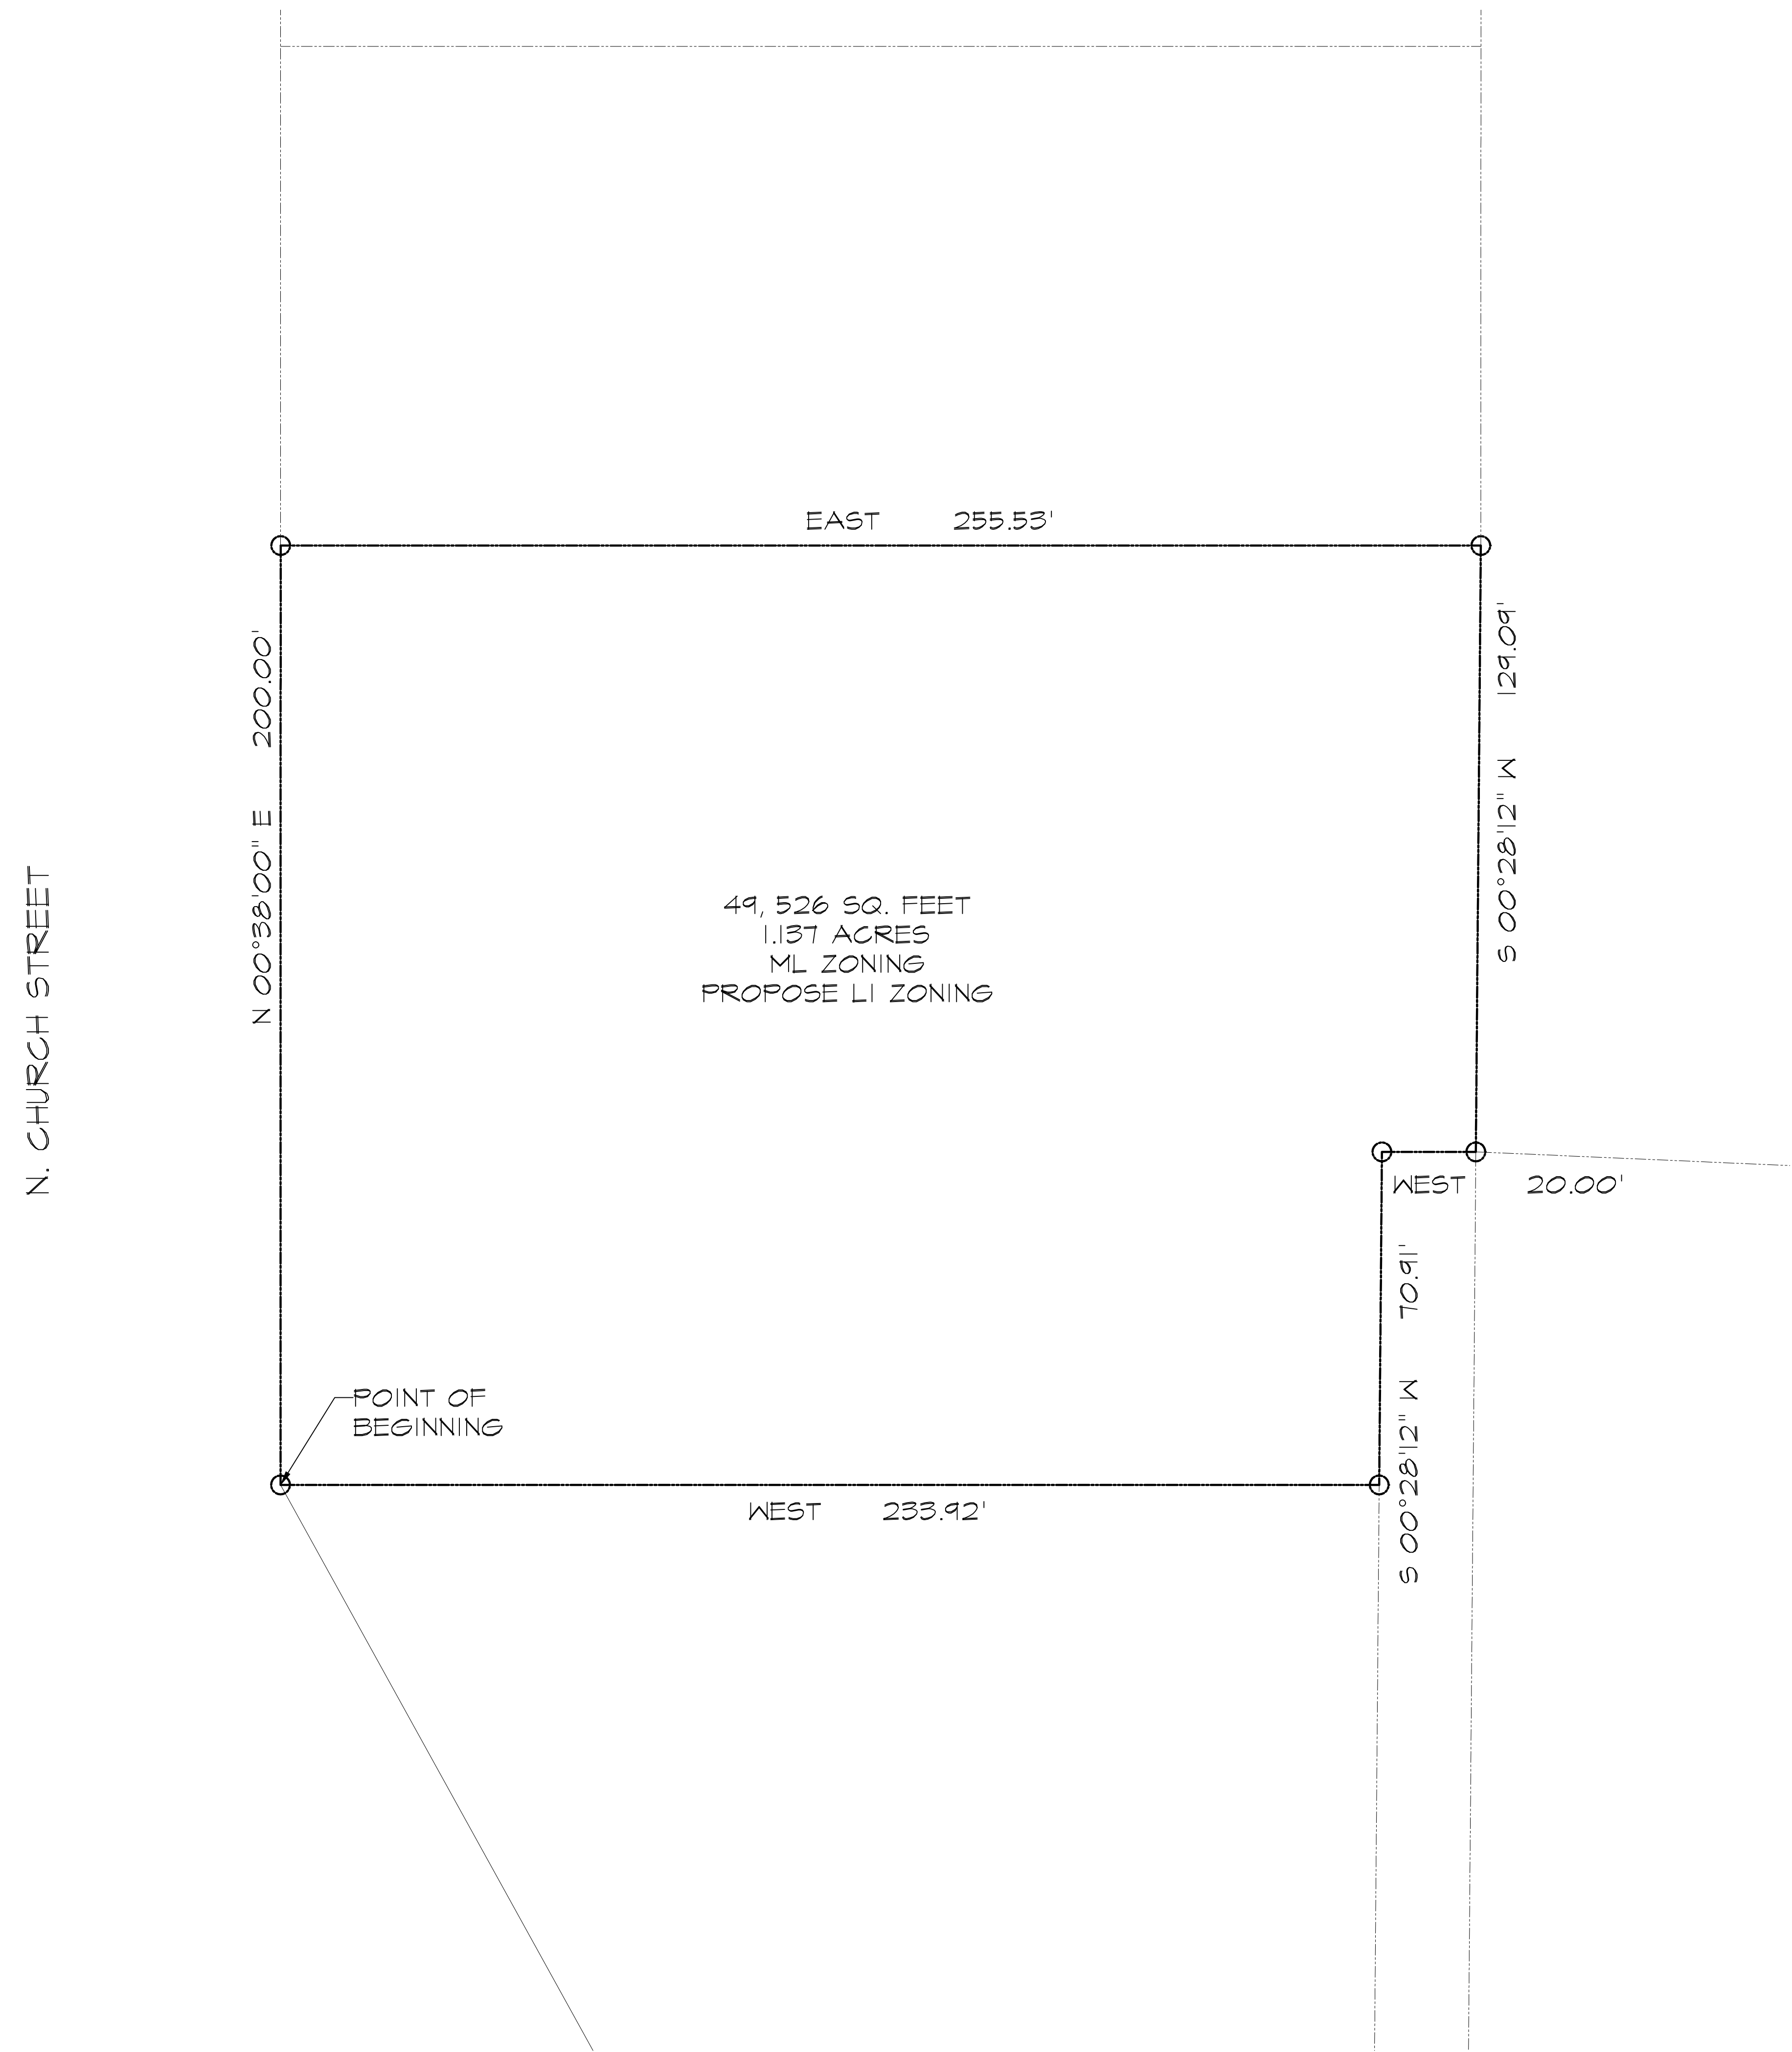

LEGEND

○ PROPERTY CORNER

VICINITY MAP
NOT TO SCALE

ZONING EXHIBIT
 1.137 ACRES
 WILLIAM DAVIS SURVEY
 ABSTRACT NO. 248
 CITY OF MCKINNEY
 COLLIN COUNTY, TEXAS