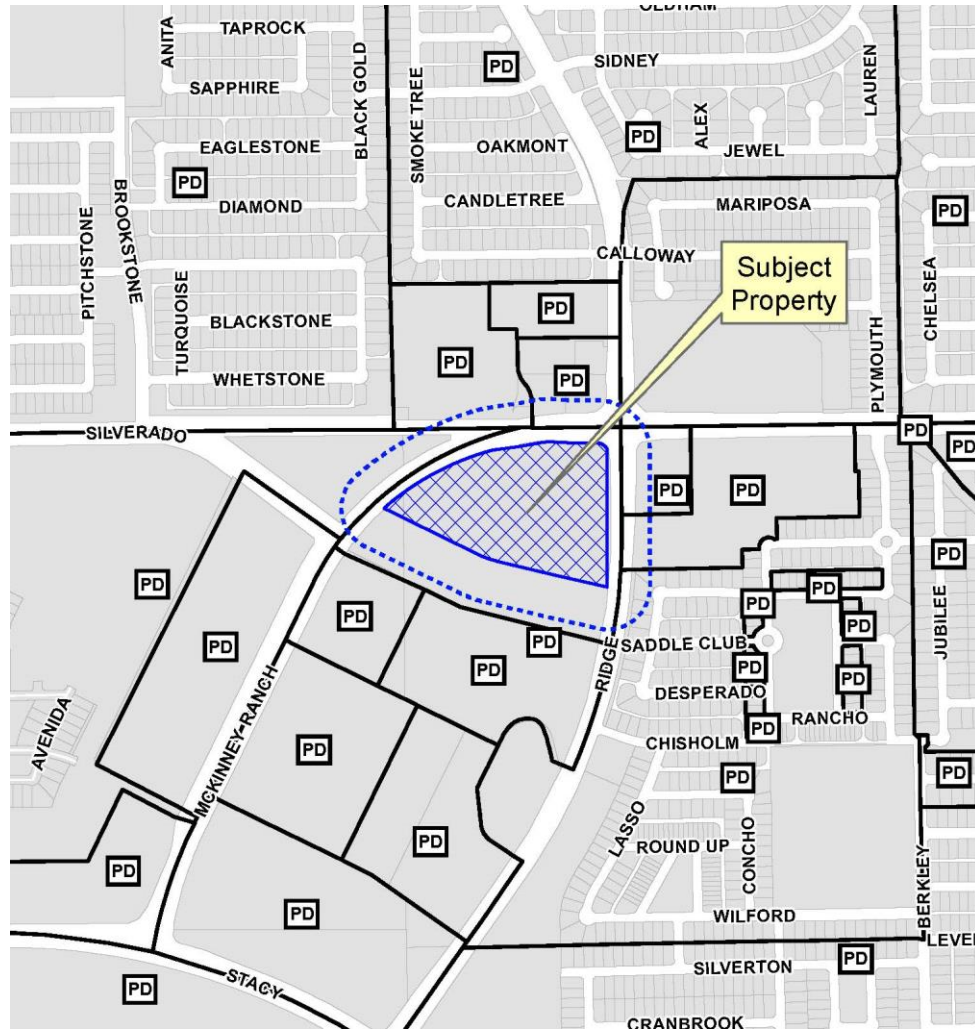

PRMG McKinney
Rezone
15-243Z

Location Map

Aerial Exhibit

Concept Plan with Existing Zoning

PD Ord. No. 2014-02-012

Proposed Concept Plan

132 Units	132 spaces (1 per unit)
40 units/40 beds	10 spaces (1 per 4 beds)
24 units/28 beds	7 spaces (1 per 4 beds)
149 spaces required	
149 spaces provided	

6
00 sf
65 sf
265 sf
75 sf (9.010 acres)

1
67 gsf
75 sf (9.010 acres)

PMRG M
Mck

Open Space Plaza

(Informational Only)

PMRG McKinney
McKinney, Texas

2,386 SF Required

3,598 SF Provided exclusive of 10' Landscape Buffer