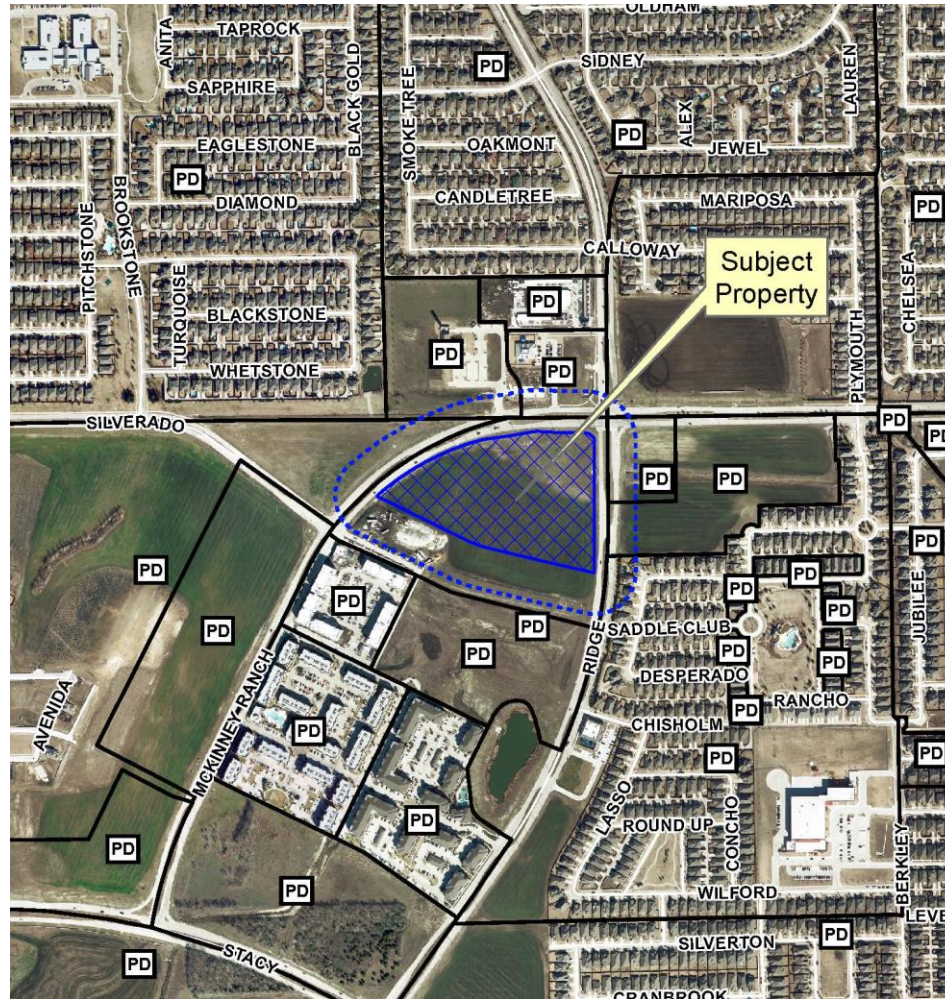

PRMG McKinney
Rezone
15-243Z

Location Map

Aerial Exhibit

Concept Plan with Existing Zoning

PD Ord. No. 2014-02-012

Proposed Concept Plan

132 Units	132 spaces (1 per unit)
40 units/40 beds	10 spaces (1 per 4 beds)
24 units/28 beds	7 spaces (1 per 4 beds)
149 spaces required	
149 spaces provided	

6
00 sf
65 sf
265 sf
75 sf (9.010 acres)

1
67 gsf
75 sf (9.010 acres)

PMRG M
Mck

Open Space Plaza

(Informational Only)

PMRG McKinney
McKinney, Texas

2,386 SF Required

3,598 SF Provided exclusive of 10' Landscape Buffer