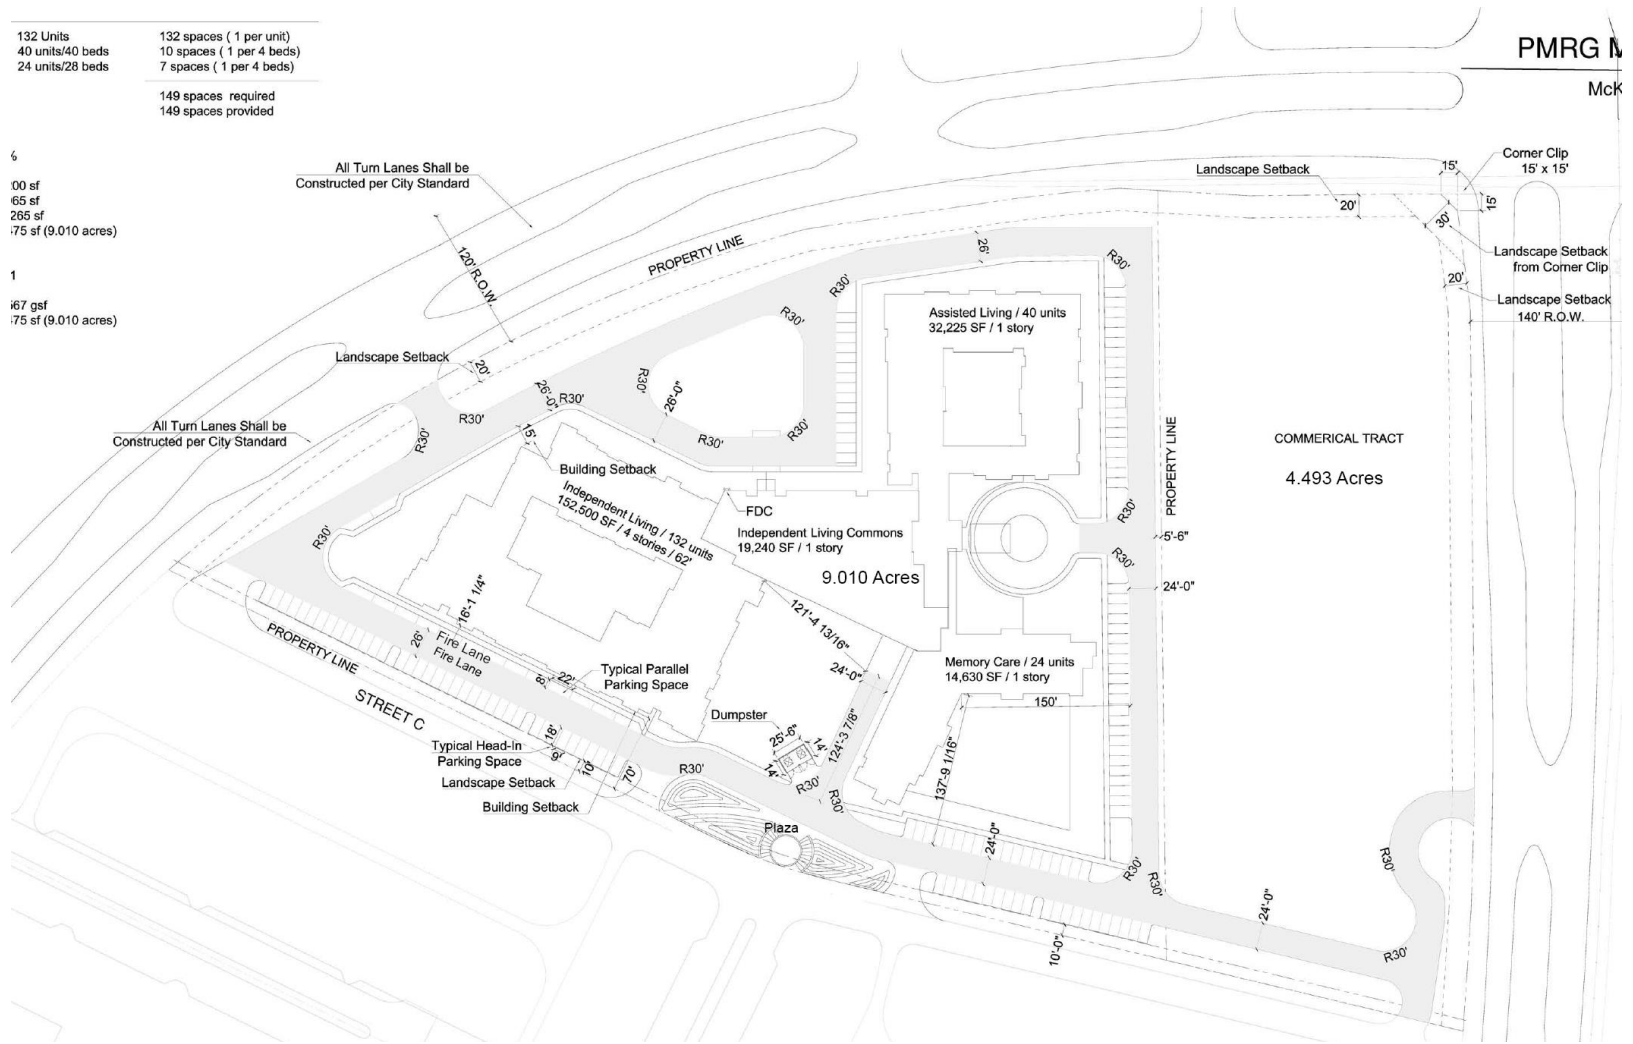

PRMG McKinney
Rezone
15-243Z

Location Map

Aerial Exhibit

Concept Plan with Existing Zoning

PD Ord. No. 2014-02-012

Proposed Concept Plan

132 Units	132 spaces (1 per unit)
40 units/40 beds	10 spaces (1 per 4 beds)
24 units/28 beds	7 spaces (1 per 4 beds)
149 spaces required	
149 spaces provided	

6
00 sf
65 sf
265 sf
75 sf (9.010 acres)

1
67 gsf
75 sf (9.010 acres)

PMRG M
Mck

Open Space Plaza

(Informational Only)

PMRG McKinney
McKinney, Texas

2,386 SF Required

3,598 SF Provided exclusive of 10' Landscape Buffer