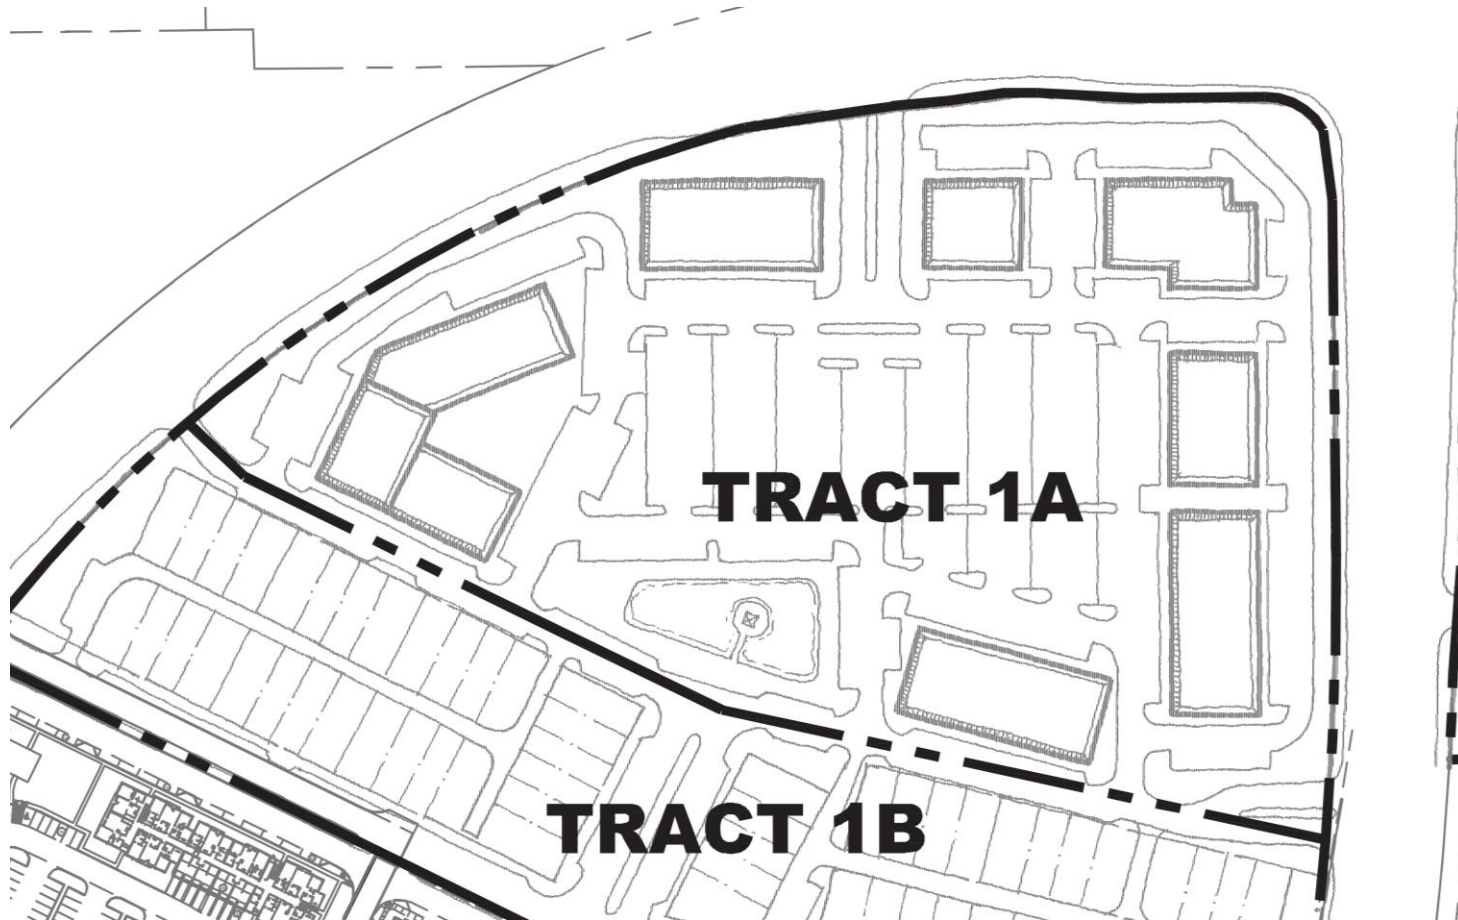

PRMG McKinney
Rezone
15-243Z

Location Map

Aerial Exhibit

Concept Plan with Existing Zoning

PD Ord. No. 2014-02-012

Proposed Concept Plan

132 Units	132 spaces (1 per unit)
40 units/40 beds	10 spaces (1 per 4 beds)
24 units/28 beds	7 spaces (1 per 4 beds)
149 spaces required	
149 spaces provided	

6
00 sf
65 sf
265 sf
75 sf (9.010 acres)

1
67 gsf
75 sf (9.010 acres)

PMRG M
Mck

Open Space Plaza

(Informational Only)

PMRG McKinney
McKinney, Texas

2,386 SF Required

3,598 SF Provided exclusive of 10' Landscape Buffer