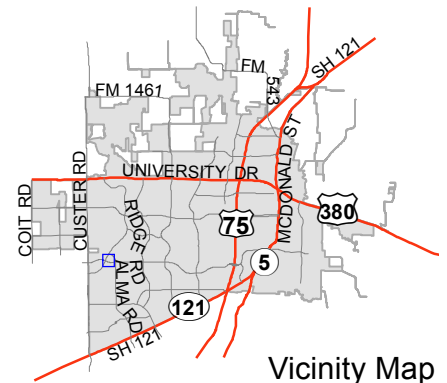

Notification Map

Case: 13-199SUP

--- 200' Notification Buffer

Notification Map

Case: 13-199SUP

--- 200' Notification Buffer