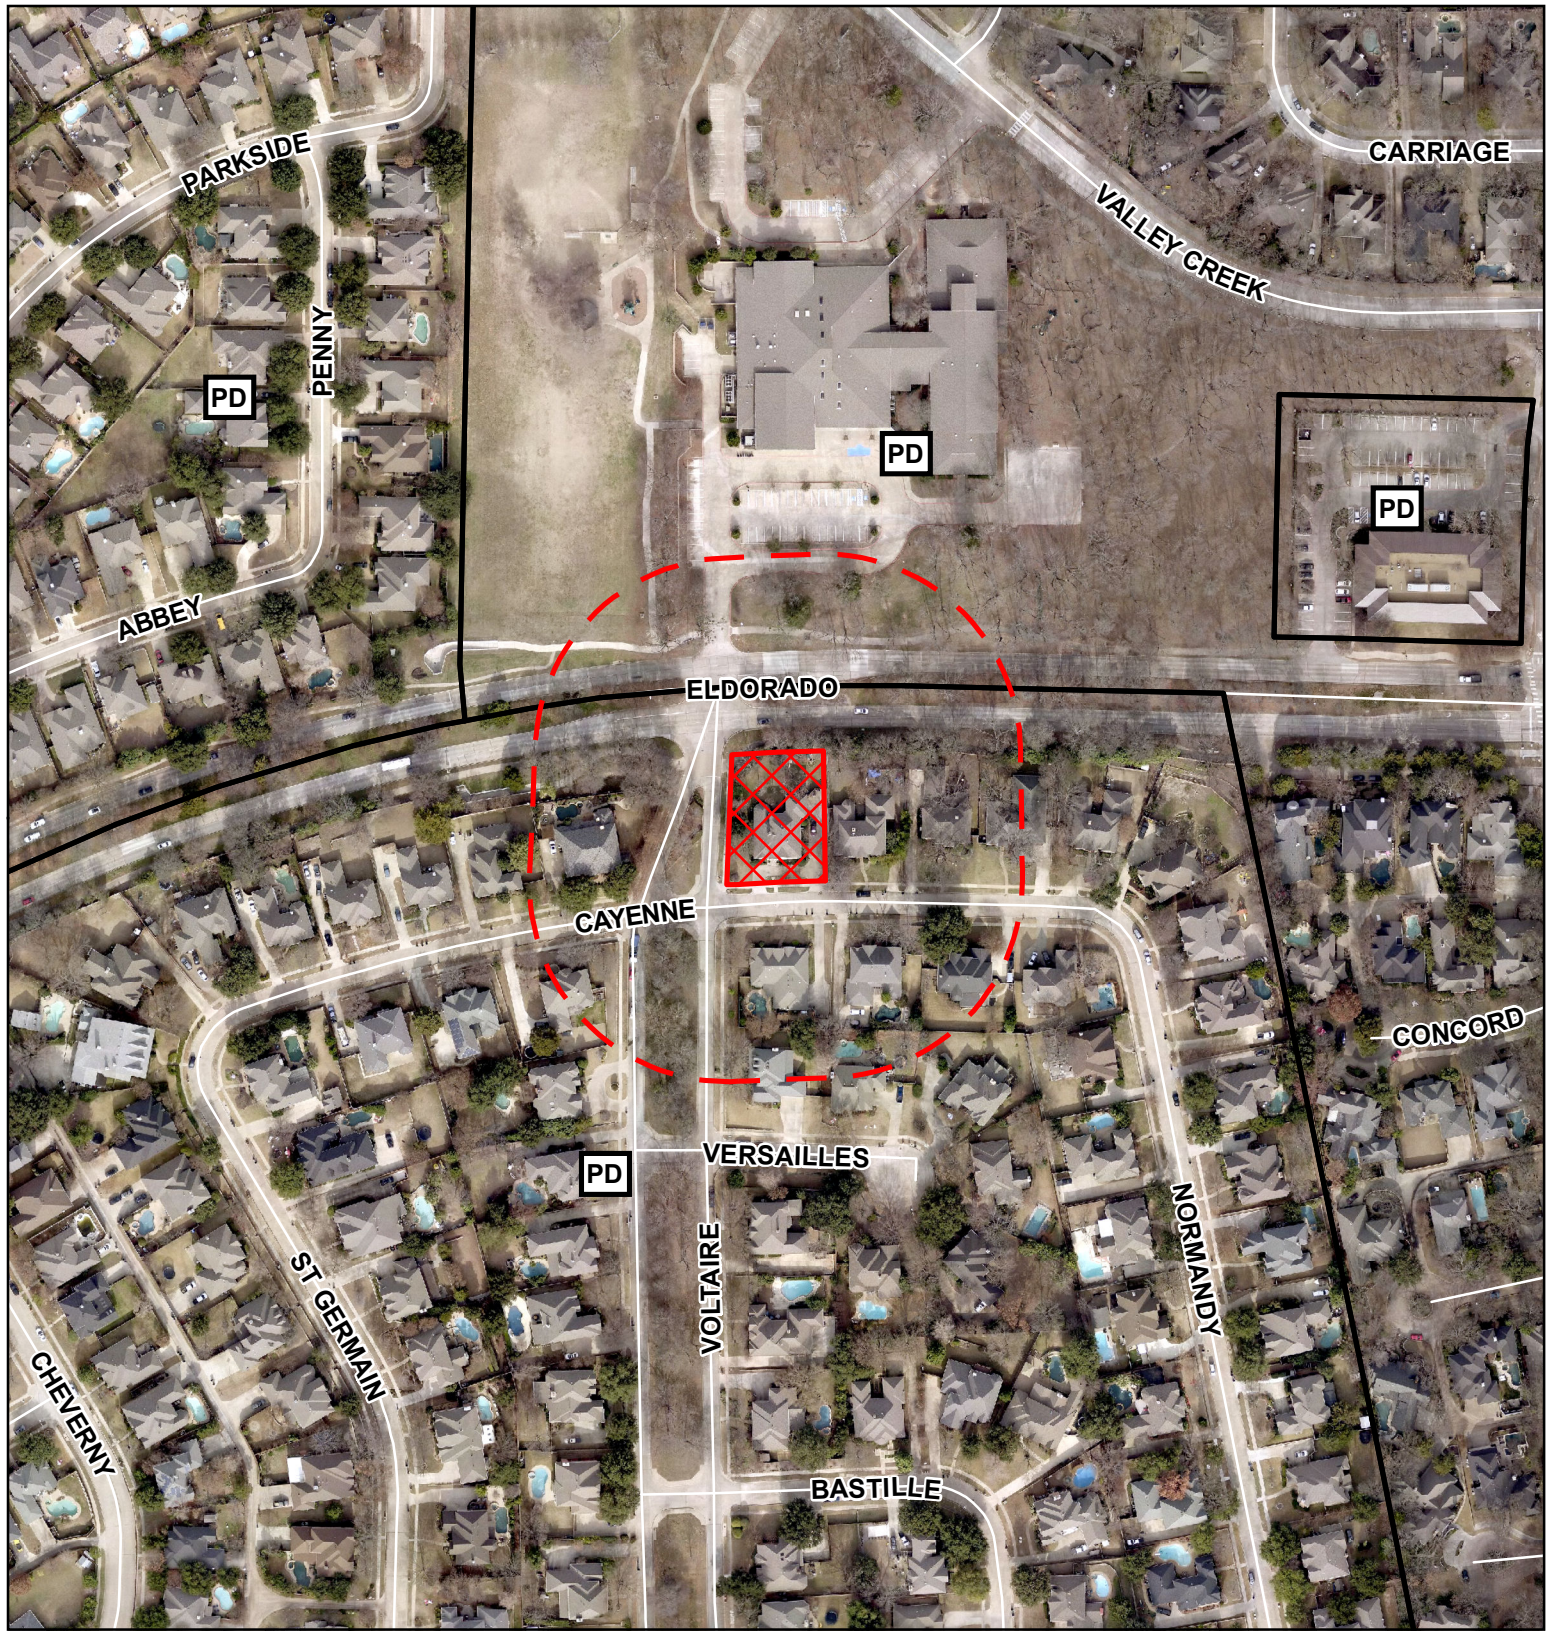

Board of Adjustments Map

2408 CAYENNE DR

--- 200' Buffer