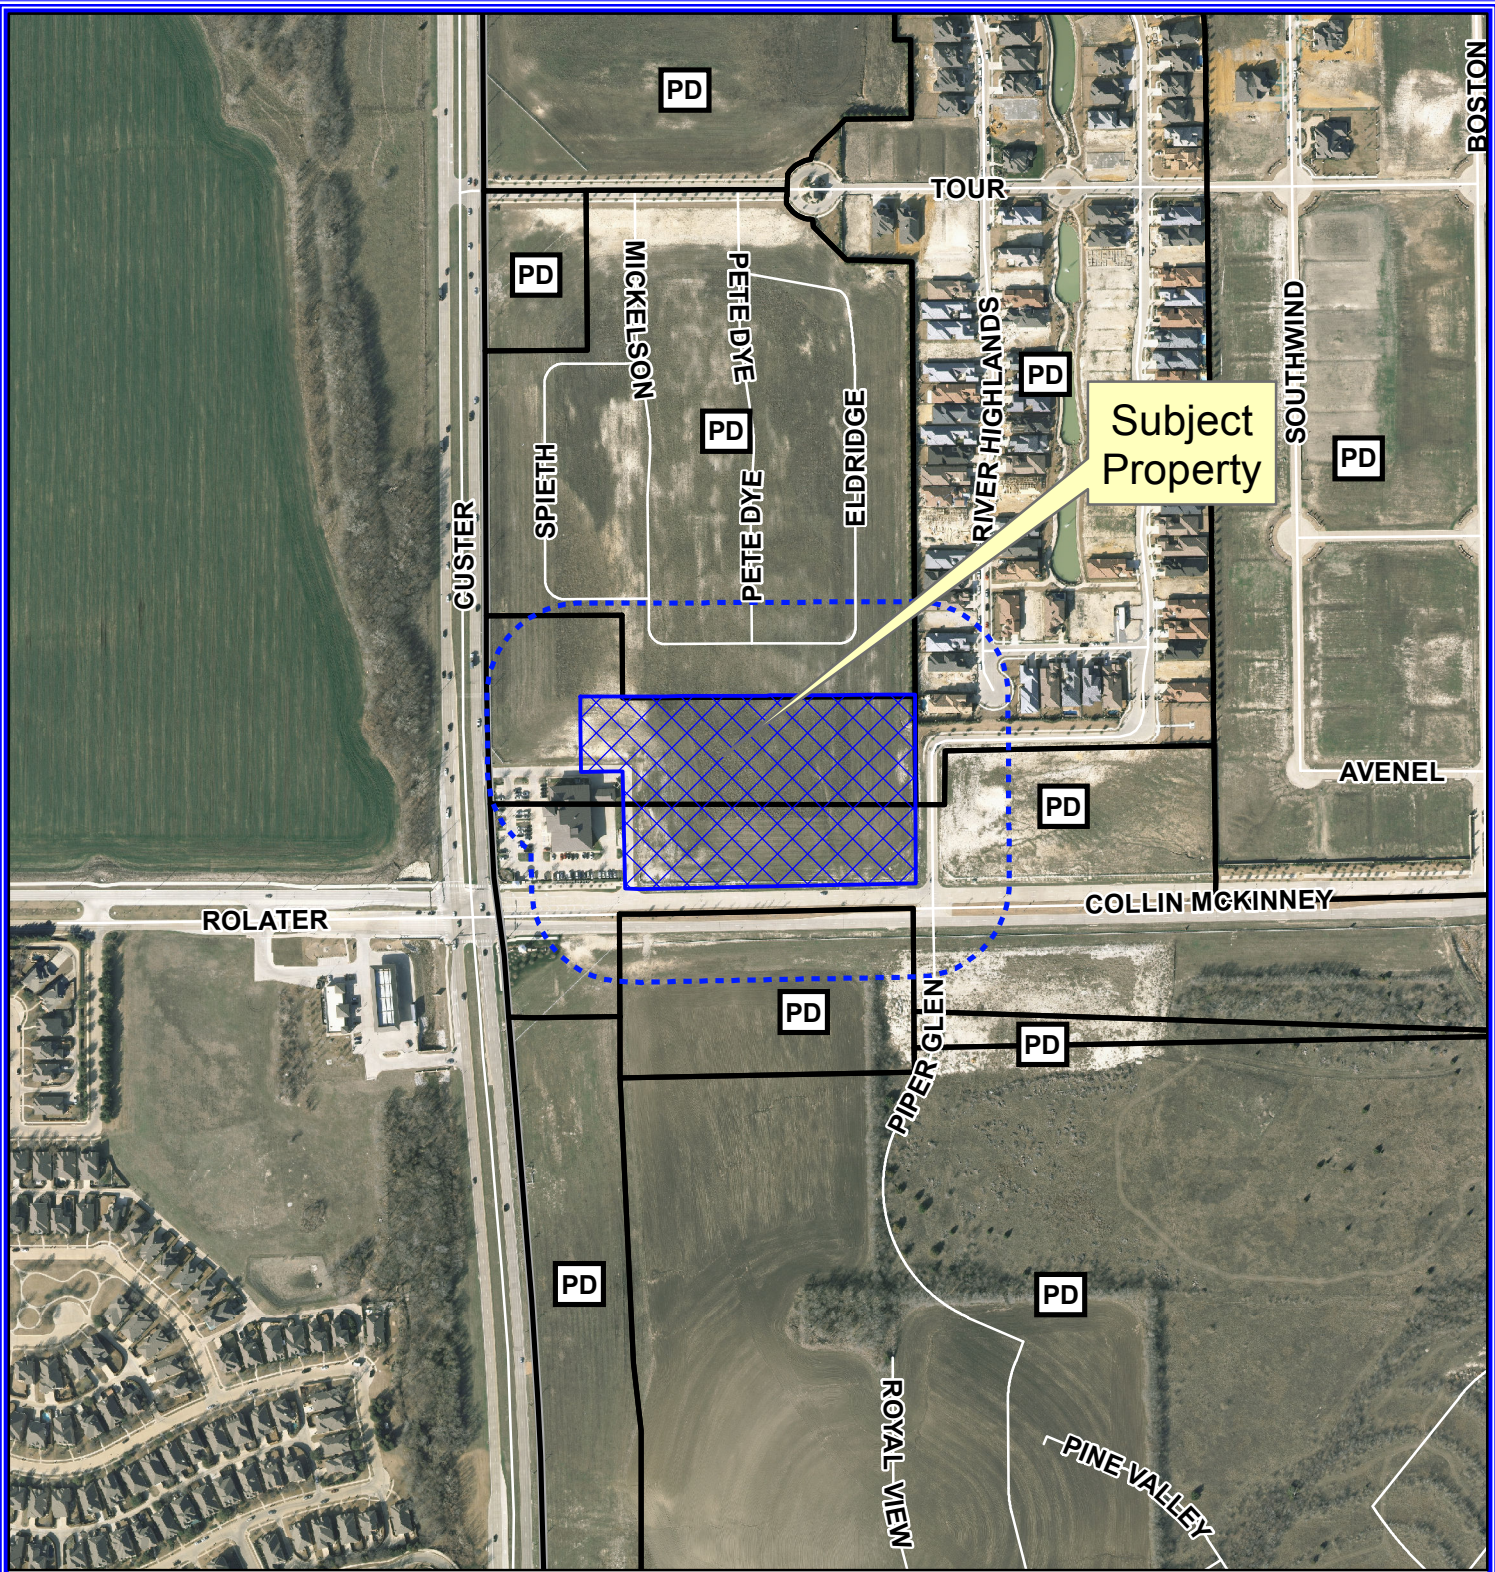

ROLATER

Notification Map

Case: 15-215SP

--- 200' Buffer

Notification Map

Case: 15-215SP

--- 200' Buffer