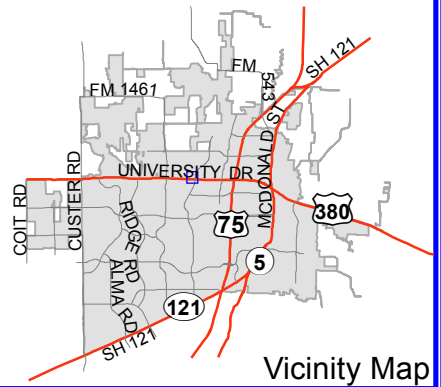

Notification Map

Case: 15-102SUP

--- 200' Buffer

Notification Map

Case: 15-102SUP

--- 200' Buffer

Vicinity Map