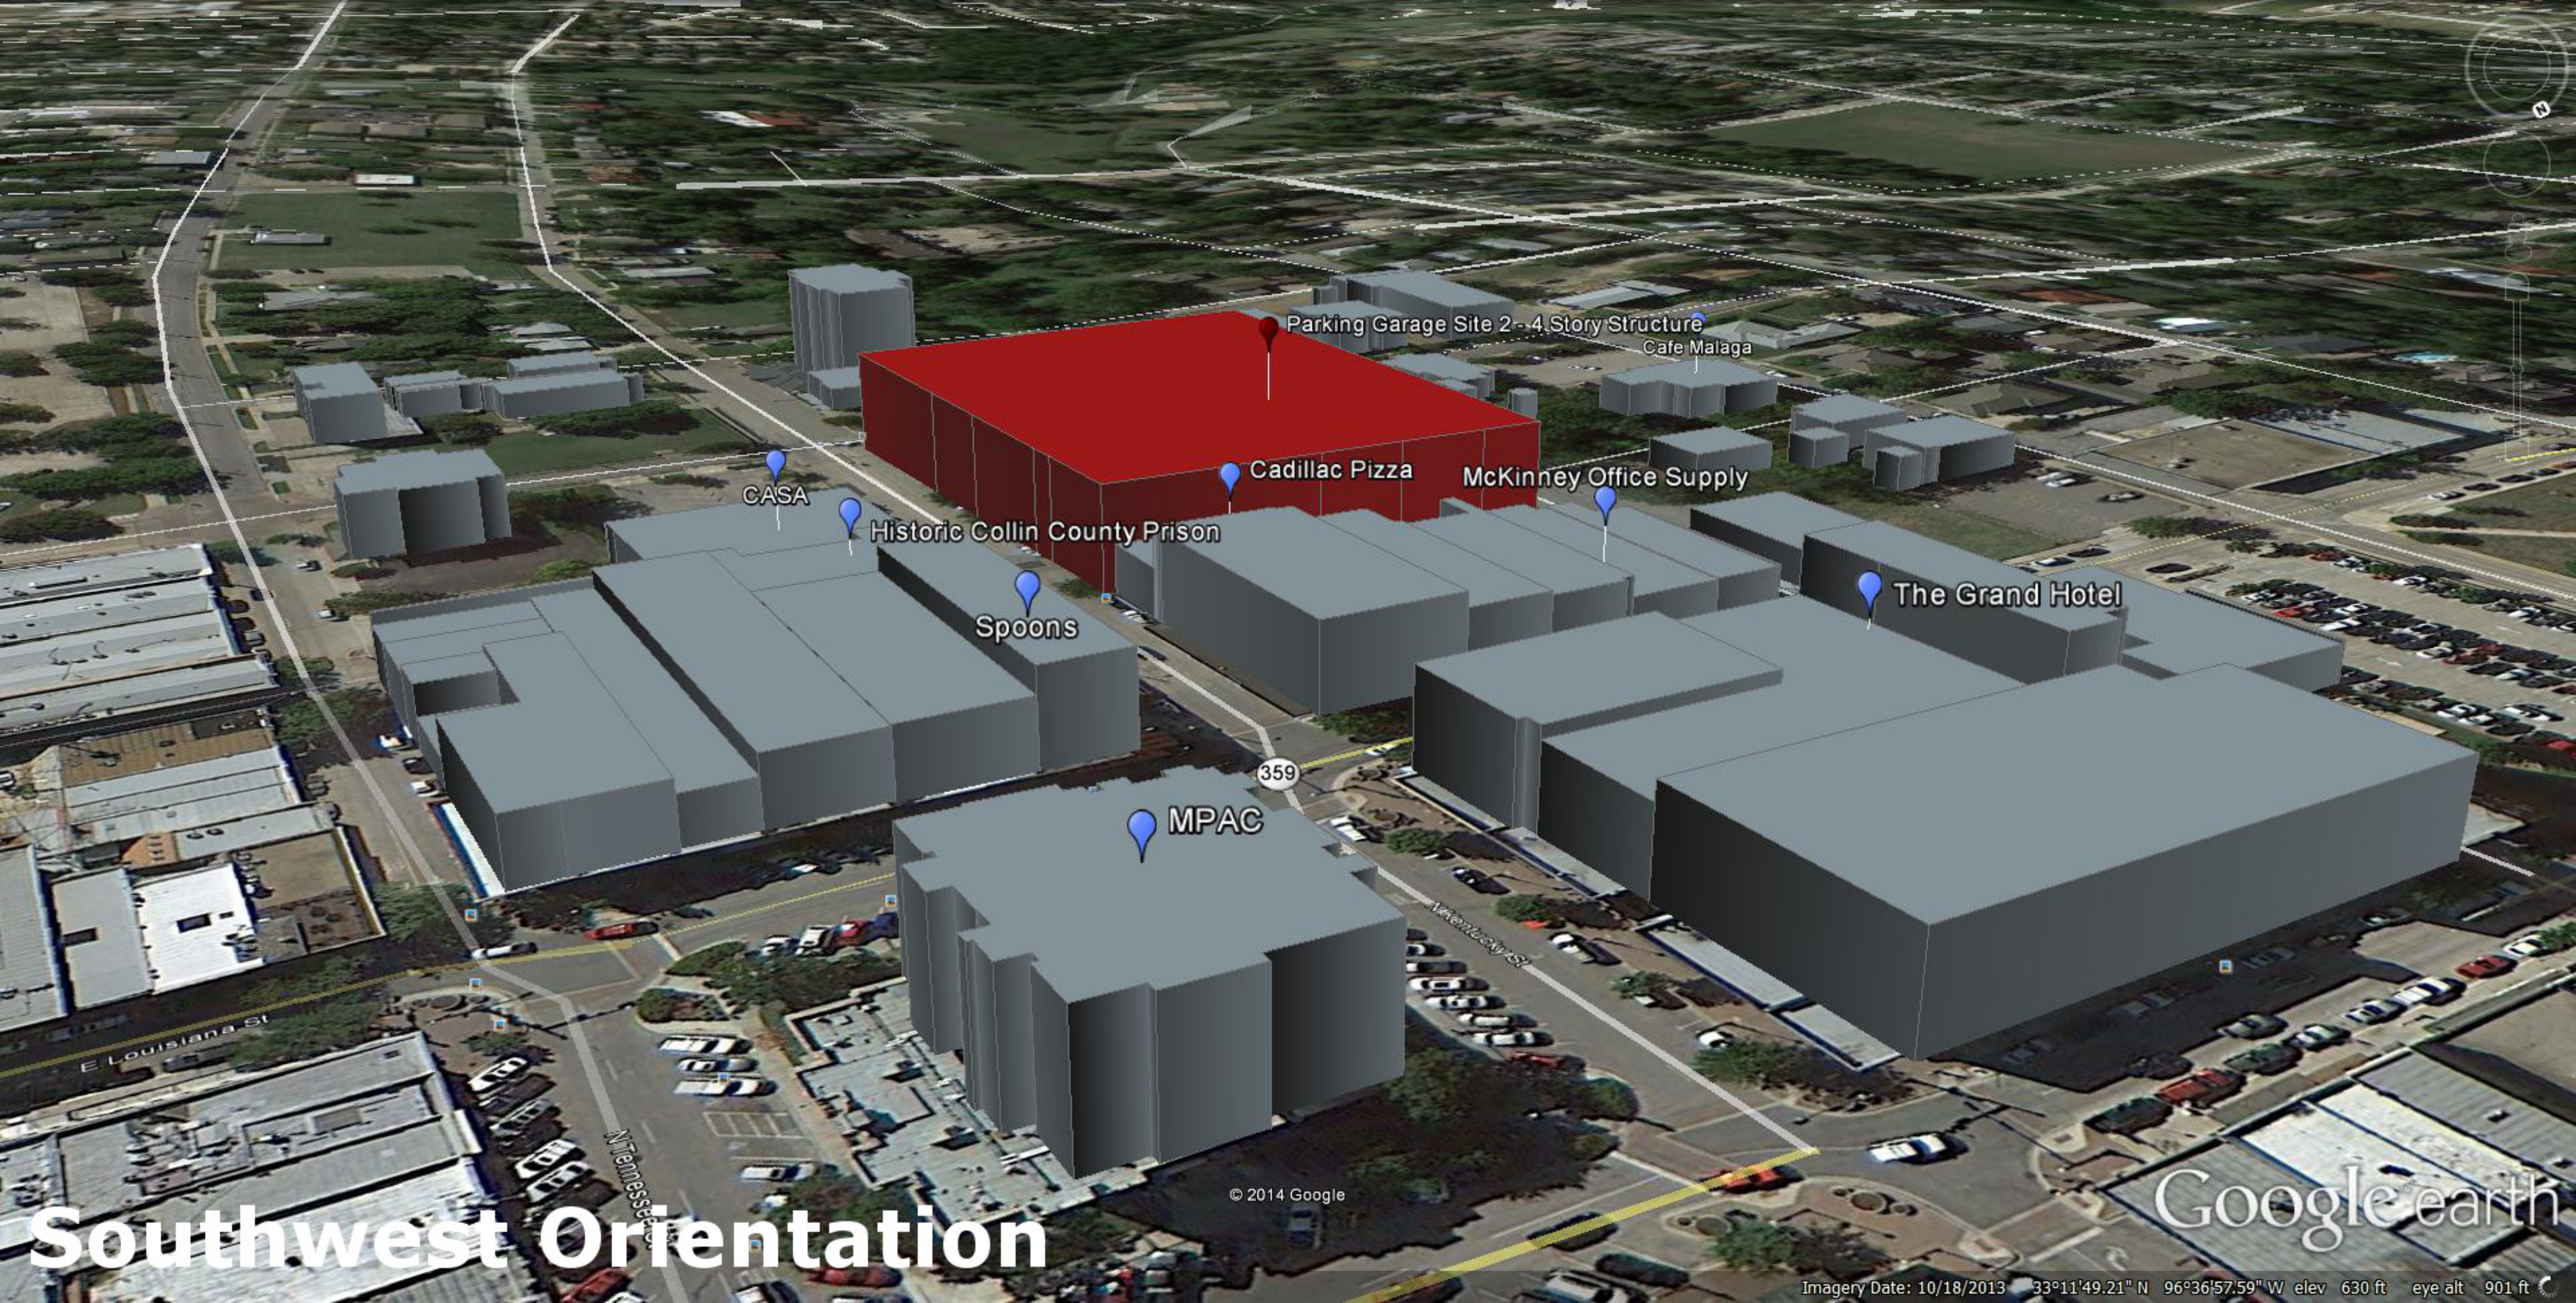

The Grand Hotel

McKinney Office Supply

WPAC

Spoons

Historic Collin County Prison

Cadillac Pizza

Parking Garage Site 2 - 4 Story Structure

CASA

S Kentucky St

E Davis St

E Lloyd St

Northwest Orientation

© 2014 Google

Google earth

Imagery Date: 10/18/2013 33°11'46.61" N 96°36'56.82" W elev 626 ft eye alt 961 ft

CASA

Historic Collin County Prison

Spoons

MPAC

Cadillac Pizza

McKinney Office Supply

The Grand Hotel

Cafe Malaga

Parking Garage Site 2 - 4 Story Structure

Historic Collin County Prison

CASA

Parking Garage Site 2--4 Story Structure

MPAC

Spoons

Cadillac Pizza

McKinney Office Supply

The Grand Hotel