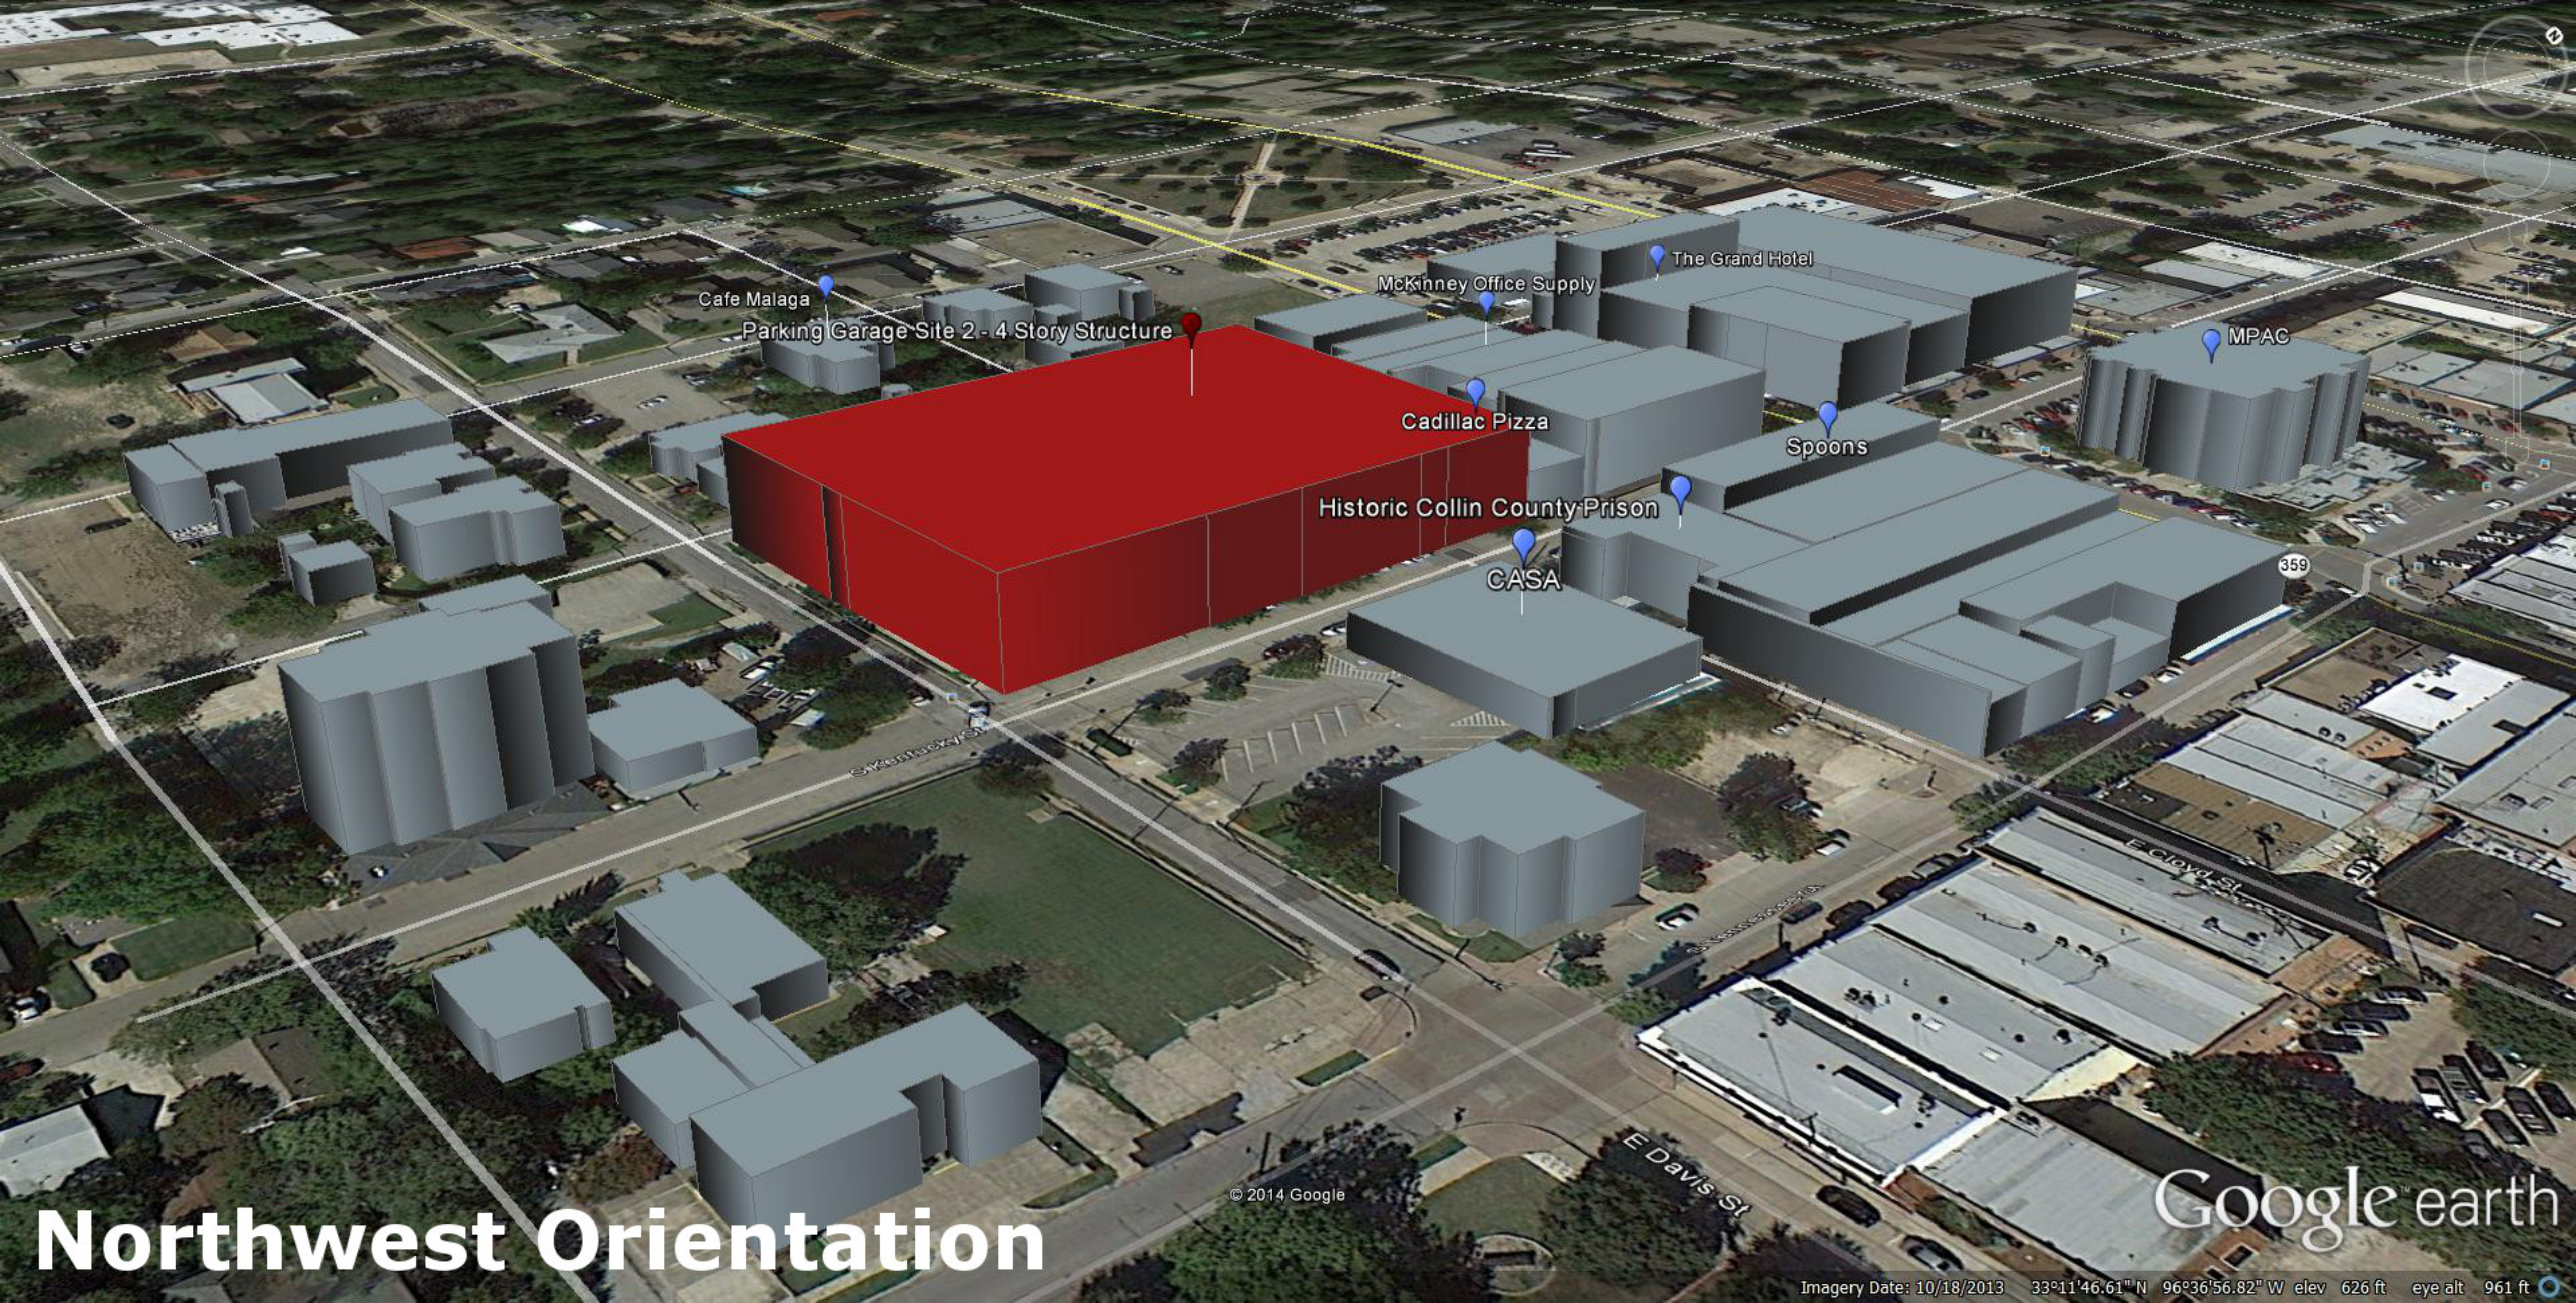

The Grand Hotel

McKinney Office Supply

WPAC

Spoons

Historic Collin County Prison

Cadillac Pizza

Parking Garage Site 2 - 4 Story Structure

CASA

359

Cafe Malaga

W Davis St

W Healy St
Google™ earth

Northeast Orientation

© 2014 Google

Imagery Date: 10/18/2013 33°11'46.48" N 96°36'59.65" W elev 627 ft eye alt 861 ft

Cafe Malaga
Parking Garage Site 2 - 4 Story Structure

McKinney Office Supply

The Grand Hotel

MPAC

Cadillac Pizza

Spoons

Historic Collin County Prison

CASA

359

Historic Collin County Prison

CASA

Parking Garage Site 2--4 Story Structure

MPAC

Spoons

Cadillac Pizza

McKinney Office Supply

The Grand Hotel