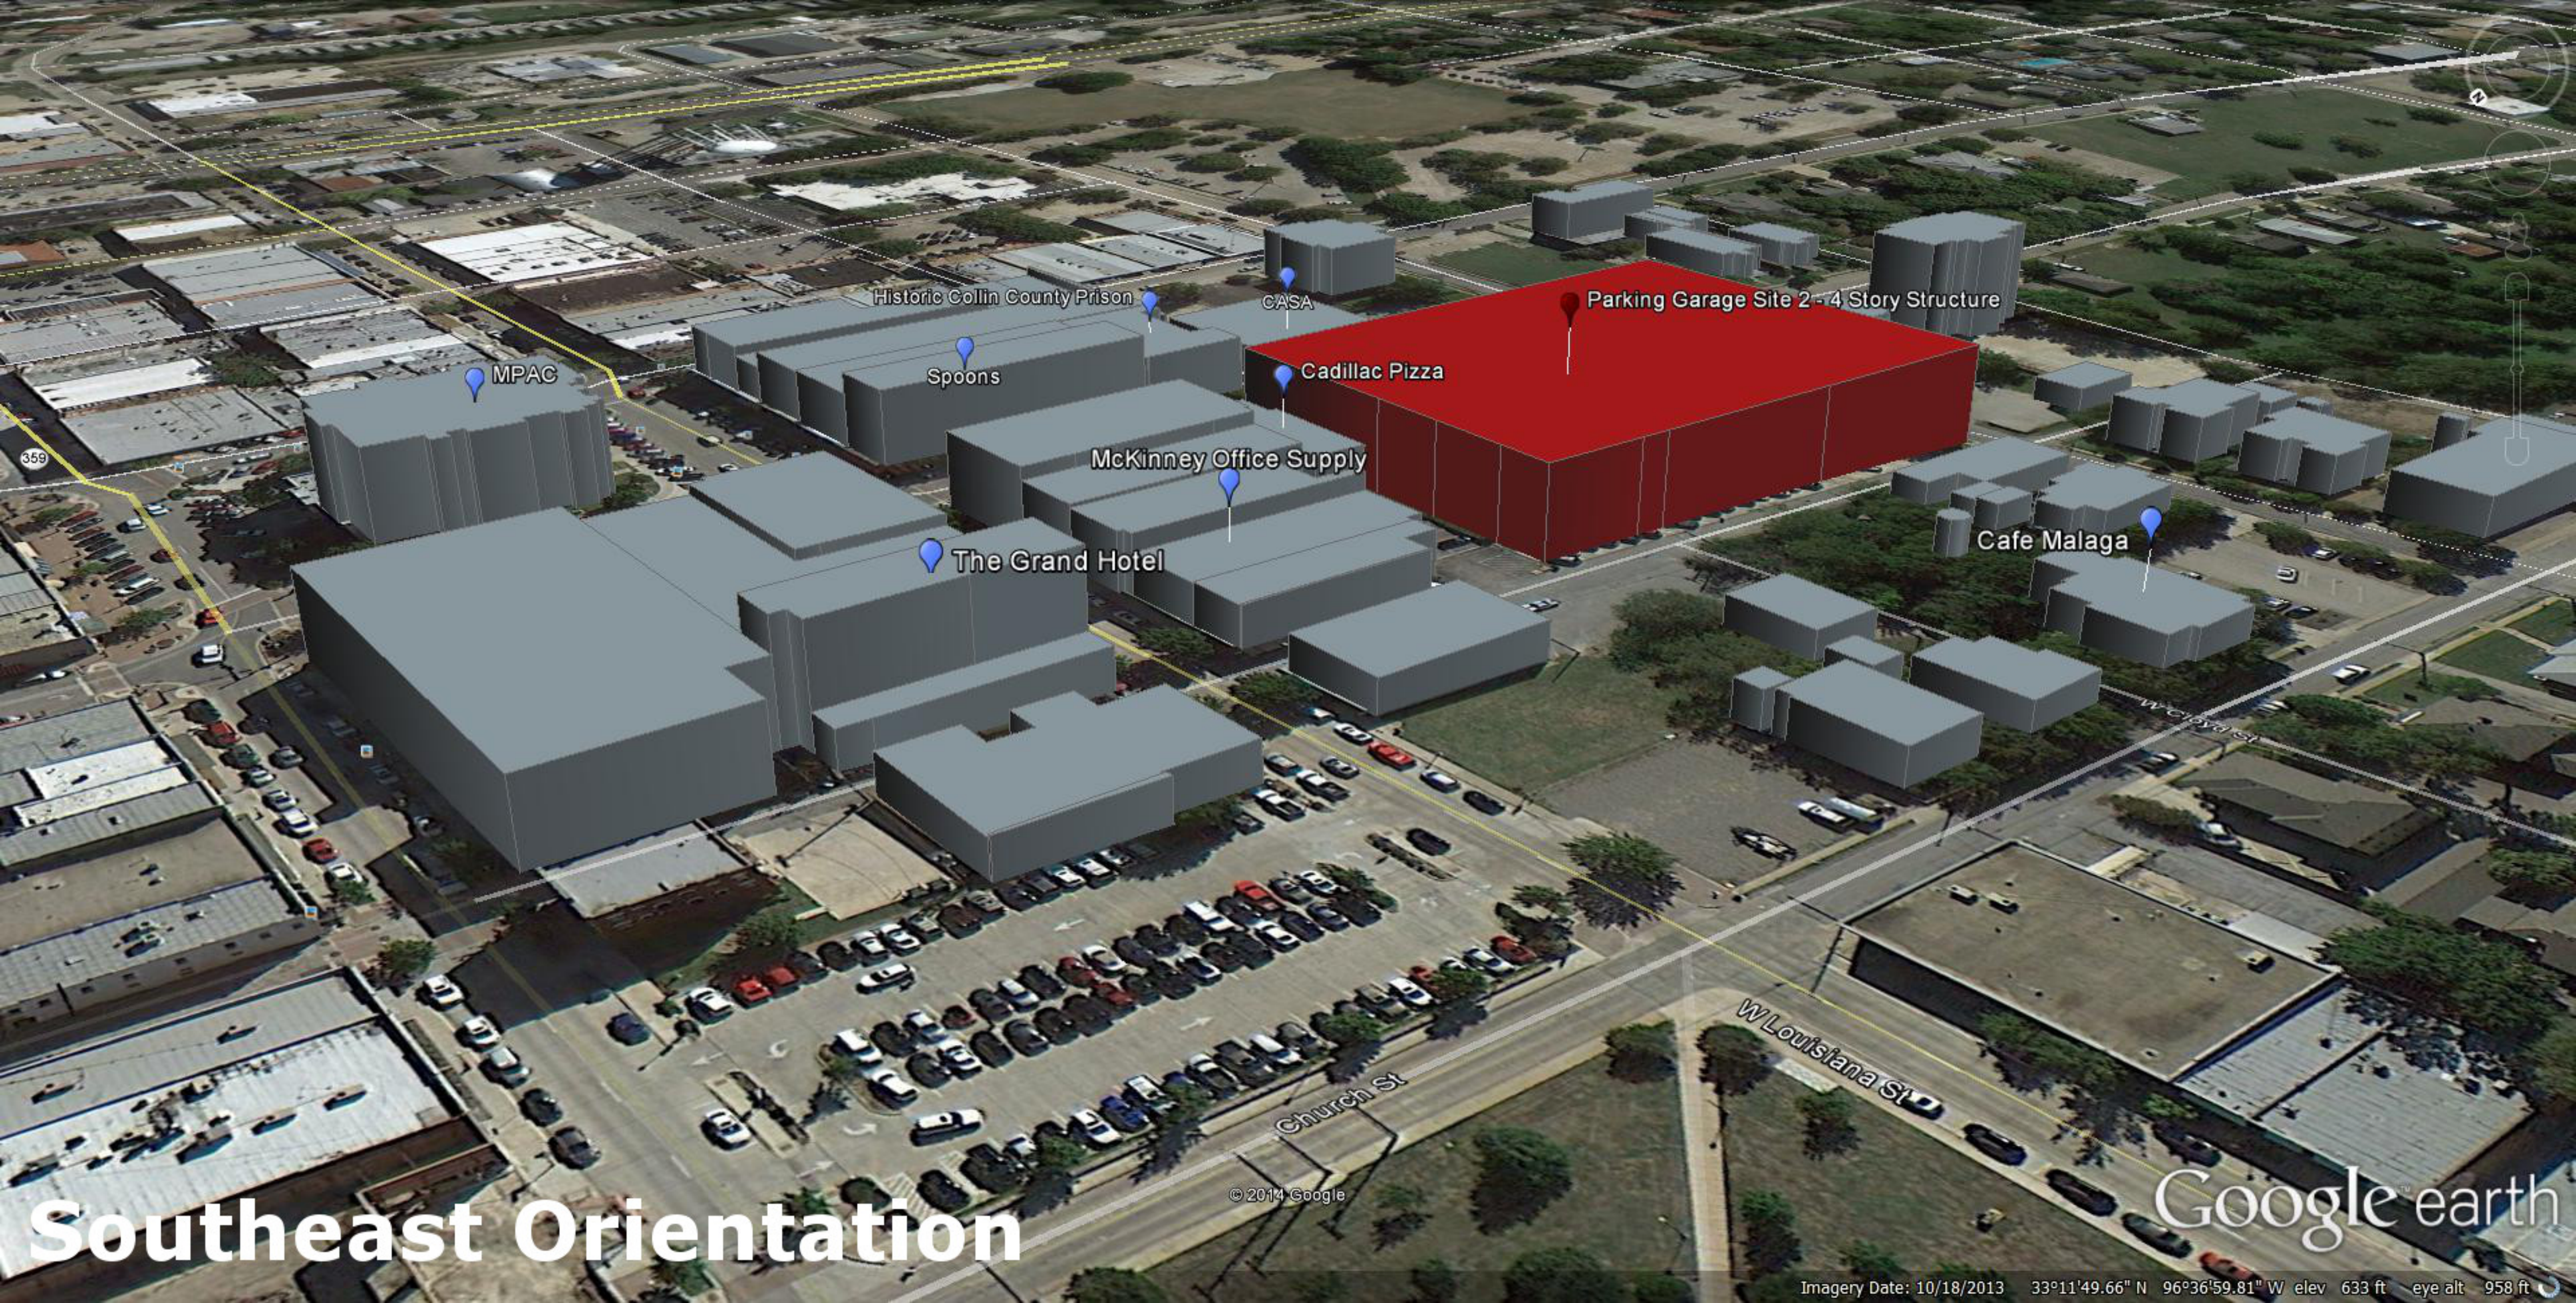

Historic Collin County Prison

Spoons

MPAC

Cadillac Pizza

McKinney Office Supply

The Grand Hotel

Cafe Malaga

Parking Garage Site 2 - 4 Story Structure

359

E Louisiana St

N Tennessee St

McKinney St

Southwest Orientation

© 2014 Google

Google earth

Imagery Date: 10/18/2013 33°11'49.21" N 96°36'57.59" W elev 630 ft eye alt 901 ft

Historic Collin County Prison

CASA

Parking Garage Site 2--4 Story Structure

MPAC

Spoons

Cadillac Pizza

McKinney Office Supply

The Grand Hotel

Cafe Malaga

Church St

W Louisiana St

Southeast Orientation

© 2014 Google

Google earth

Imagery Date: 10/18/2013 33°11'49.66" N 96°36'59.81" W elev 633 ft eye alt 958 ft