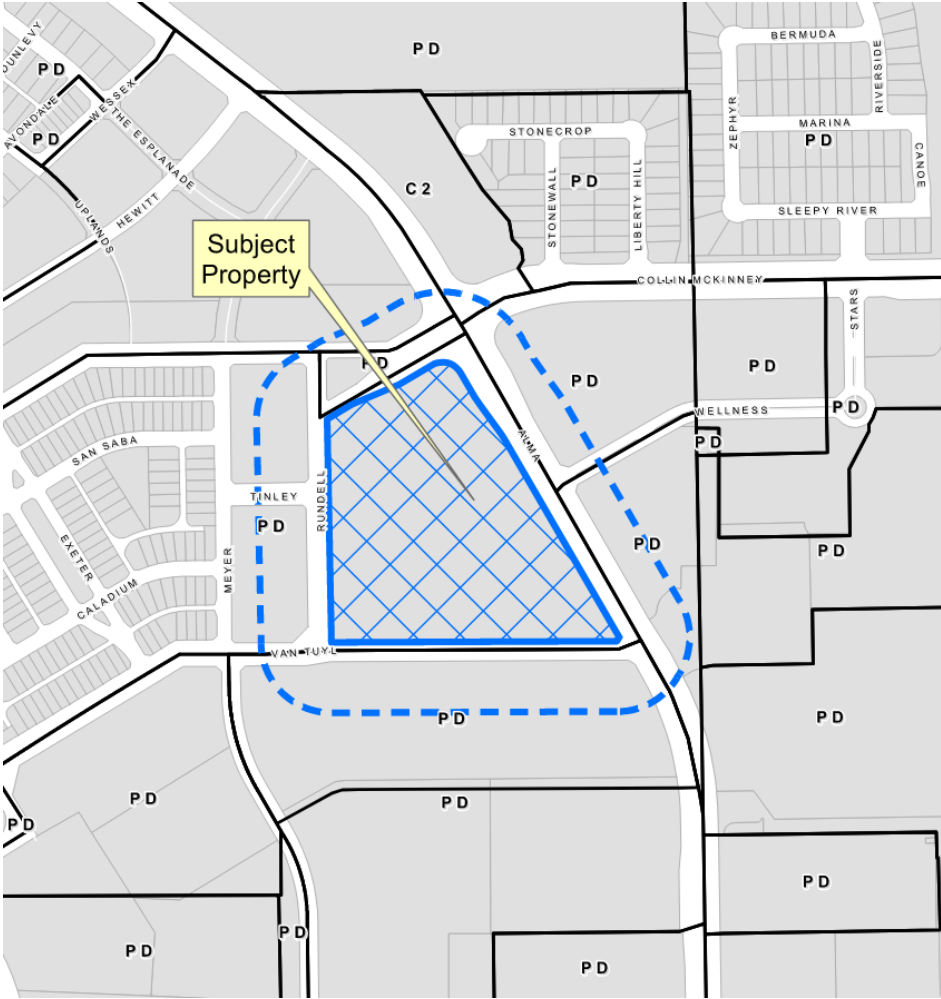

Craig Ranch Adult Living Rezoning

22-0108Z

Location Map

Aerial Exhibit

Vicinity Map

Proposed Zoning Exhibit