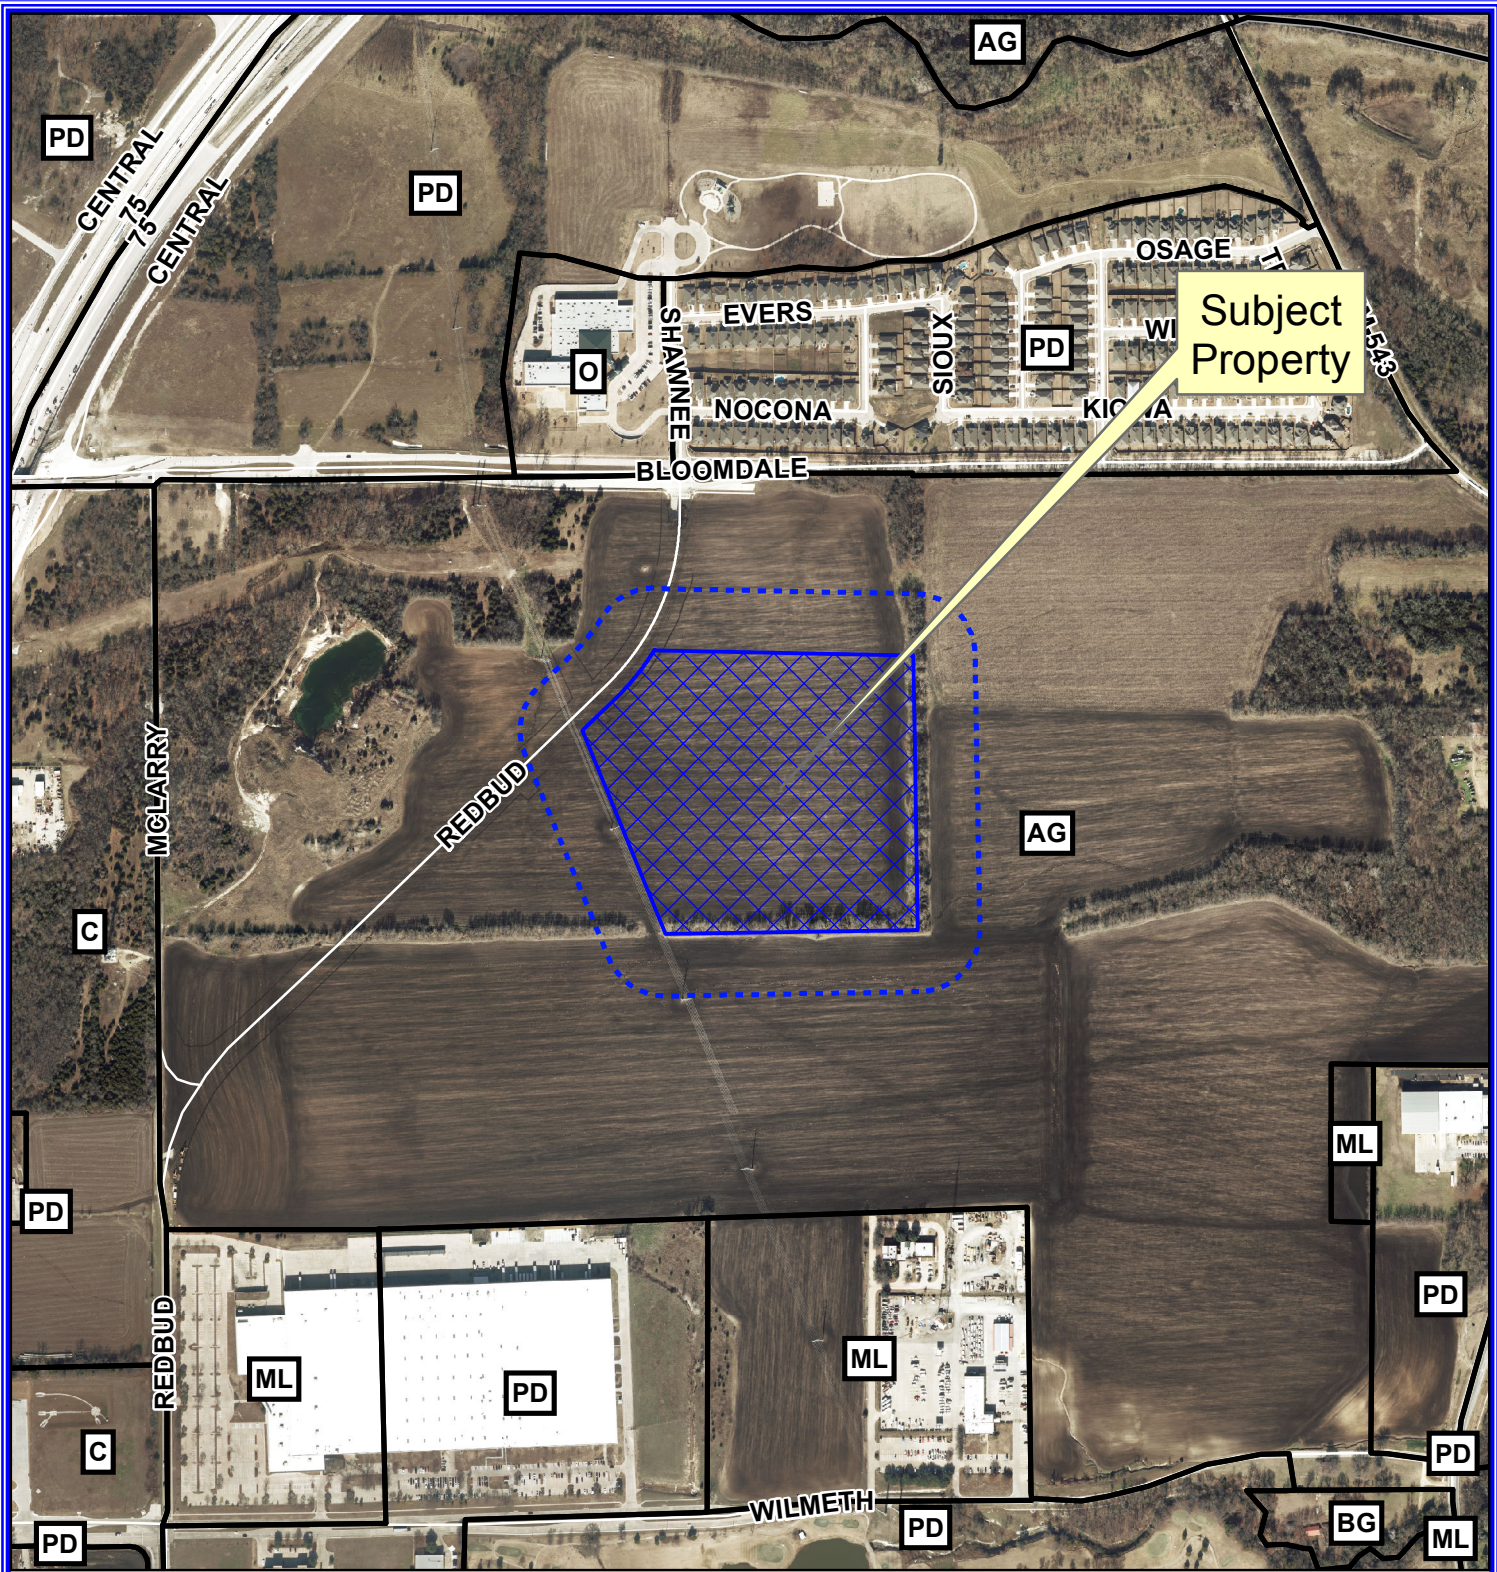

### Notification Map

Case: 16-260Z

--- 200' Buffer

# Notification Map

Case: 16-260Z

--- 200' Buffer