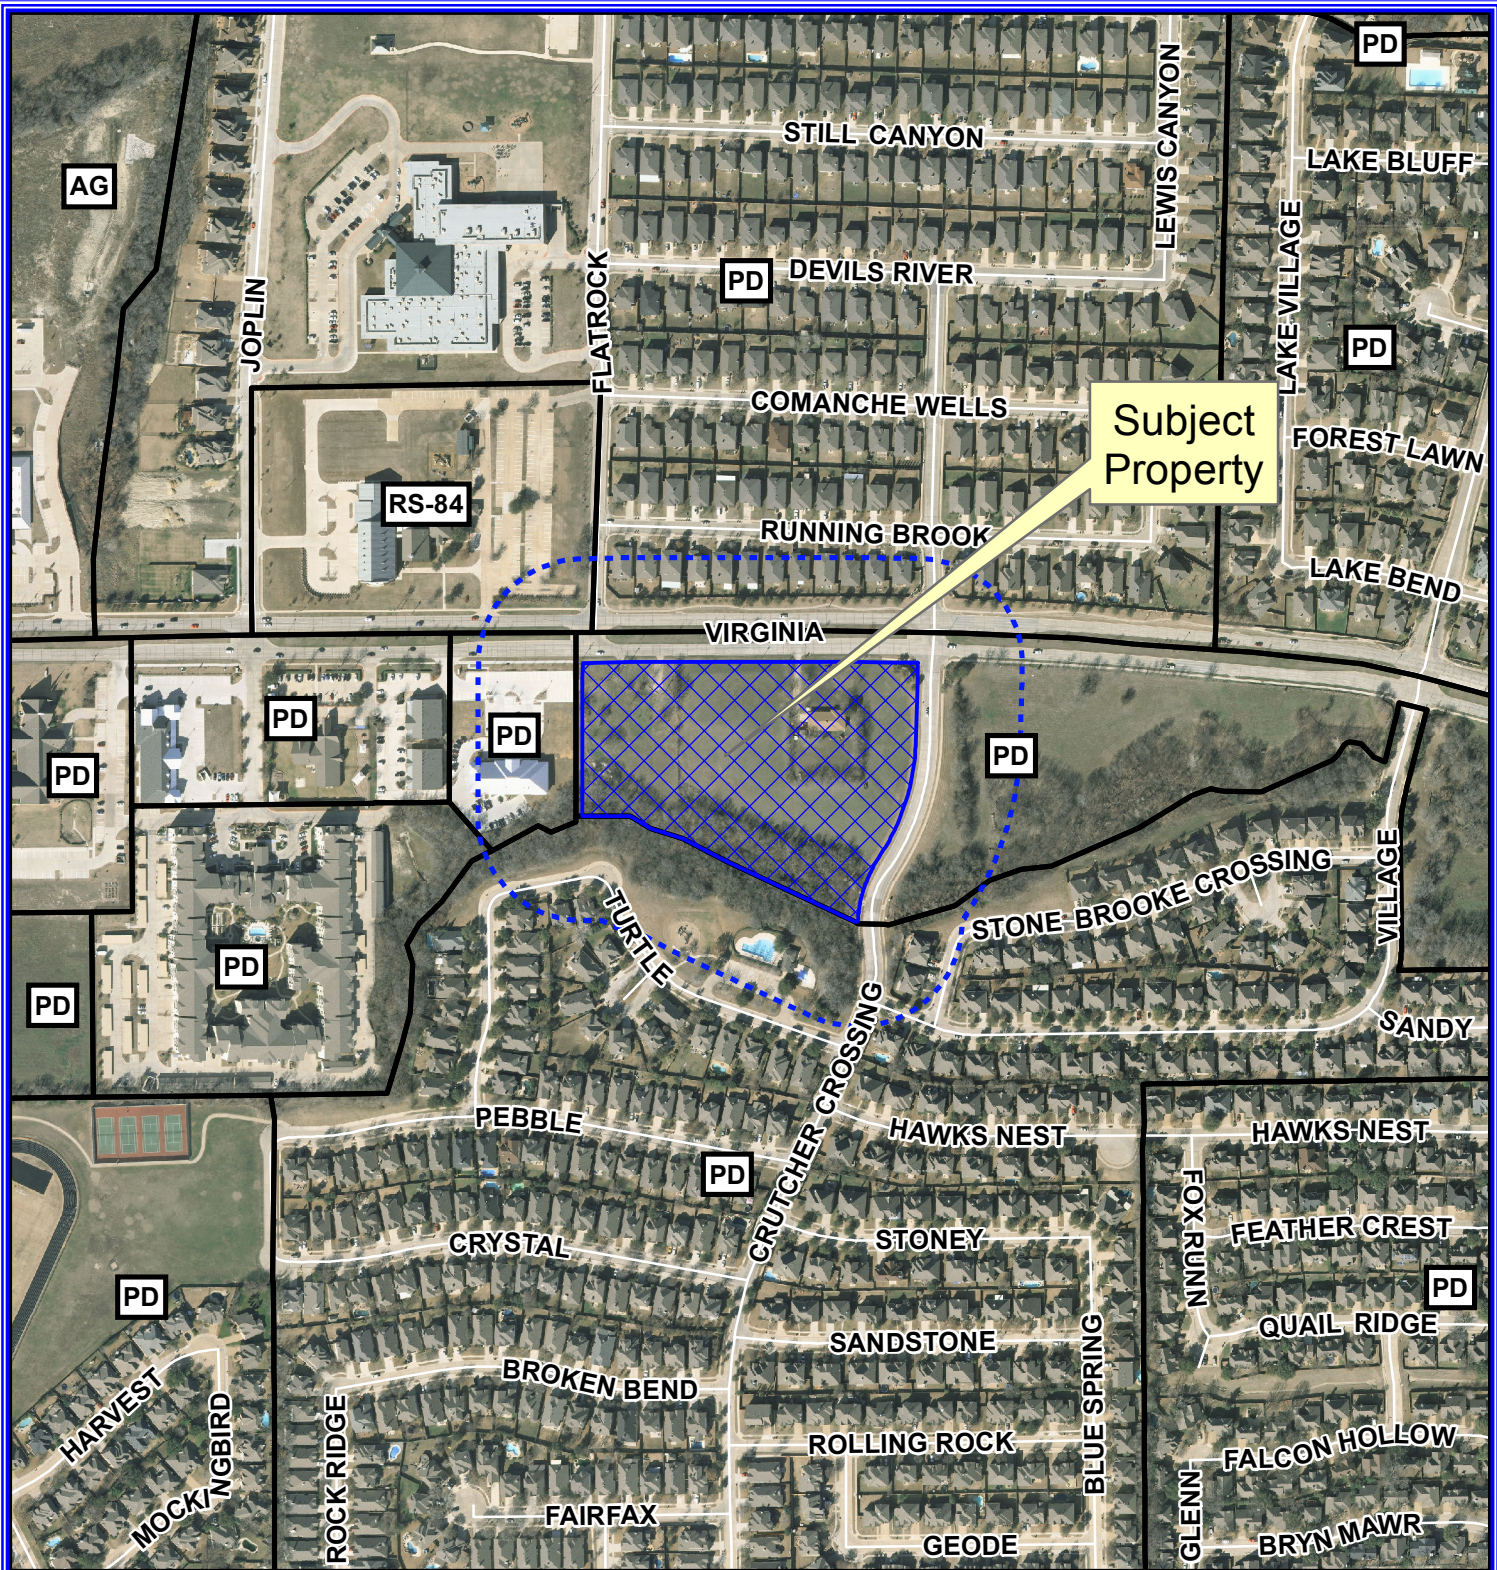

Notification Map

Case: 15-233Z

--- 200' Buffer

Notification Map

Case: 15-233Z

--- 200' Buffer