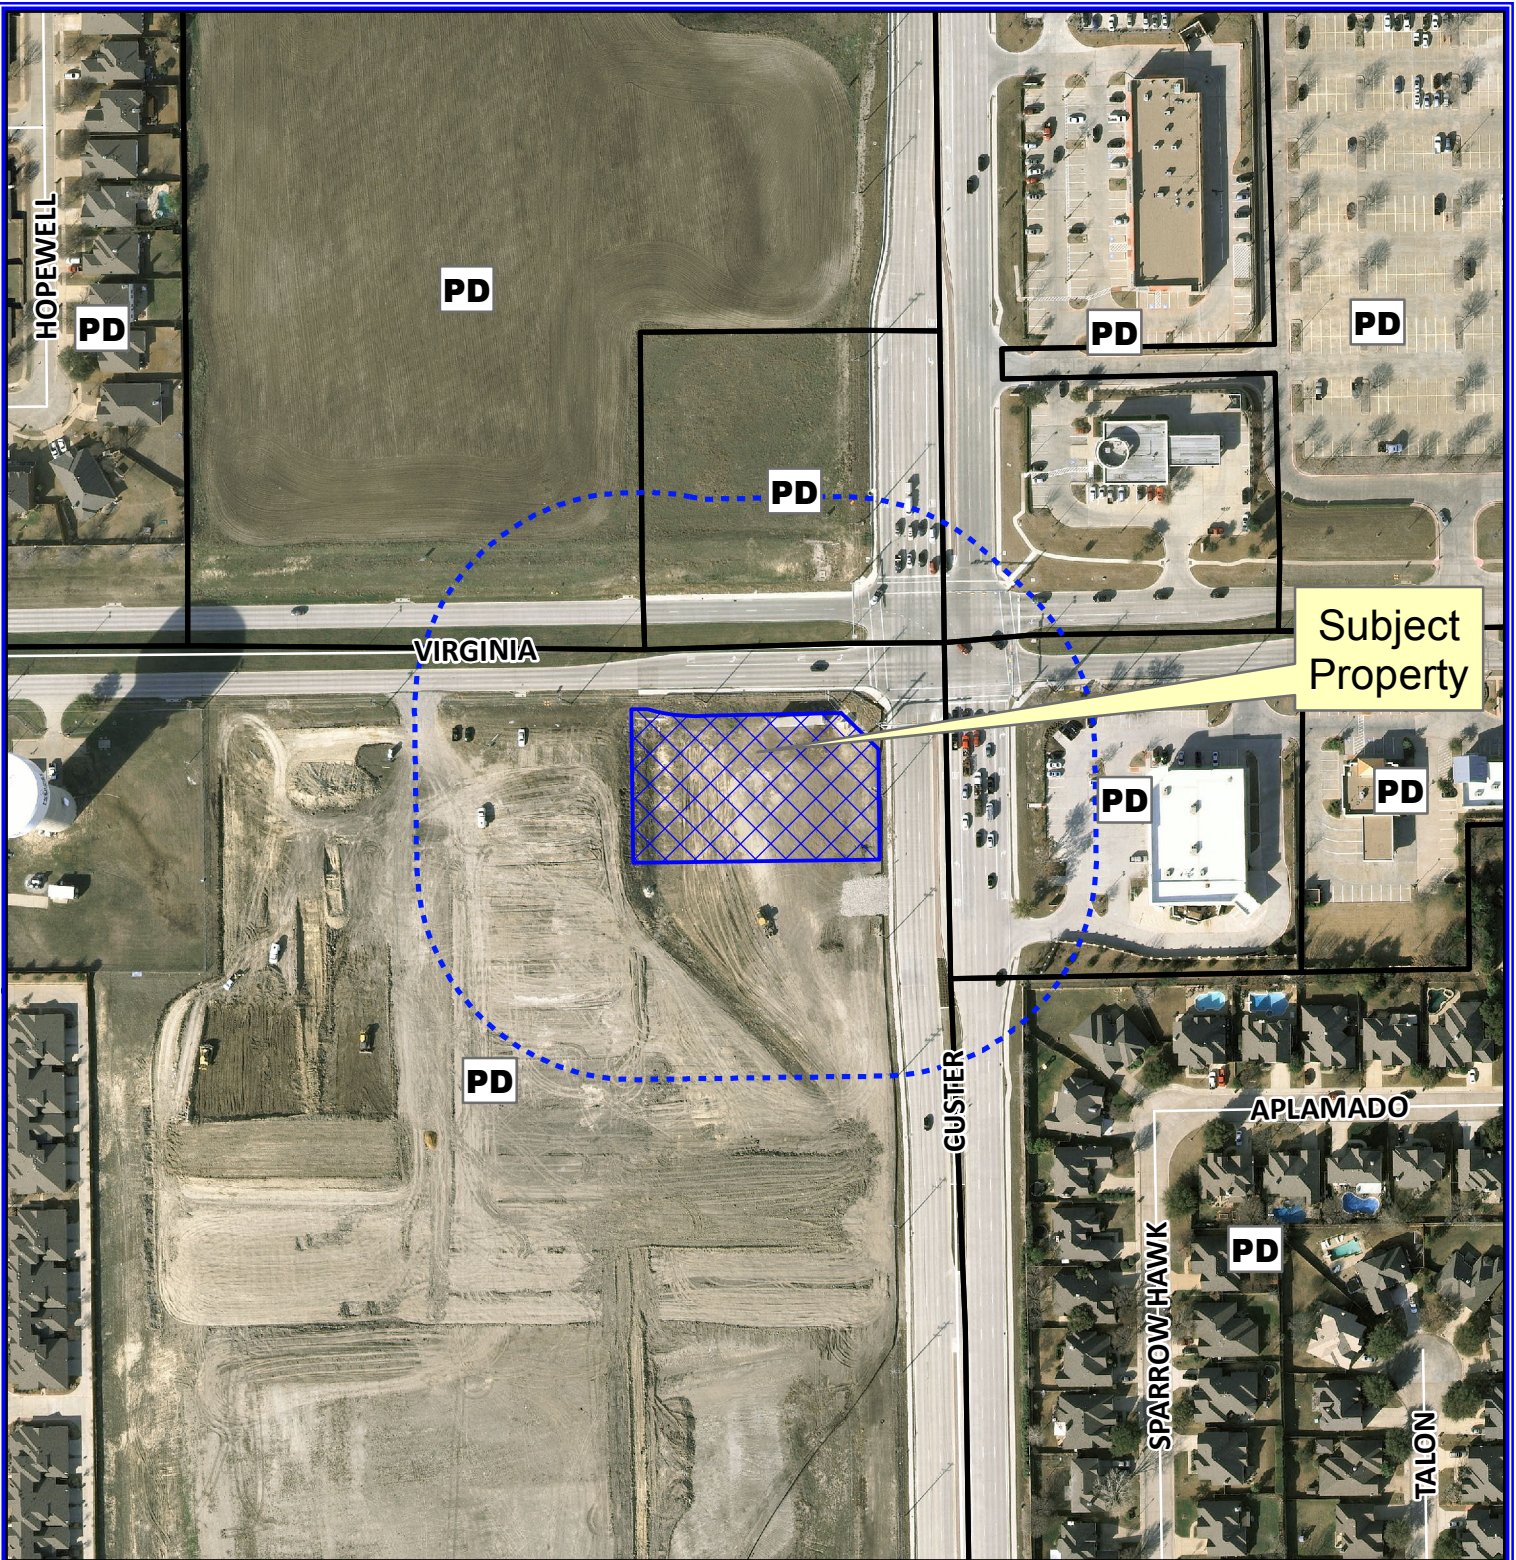

## Notification Map

Case: 14-060Z

--- 200' Notification Buffer

Subject Property

0 110 220 Feet

## Notification Map

Case: 14-060Z

--- 200' Notification Buffer

Vicinity Map

DISCLAIMER: This map and information contained in it were developed exclusively for use by the City of McKinney. Any use or reliance on this map by anyone else is at that party's risk and without liability to the City of McKinney, its officials or employees for any discrepancies, errors, or variances which may exist.