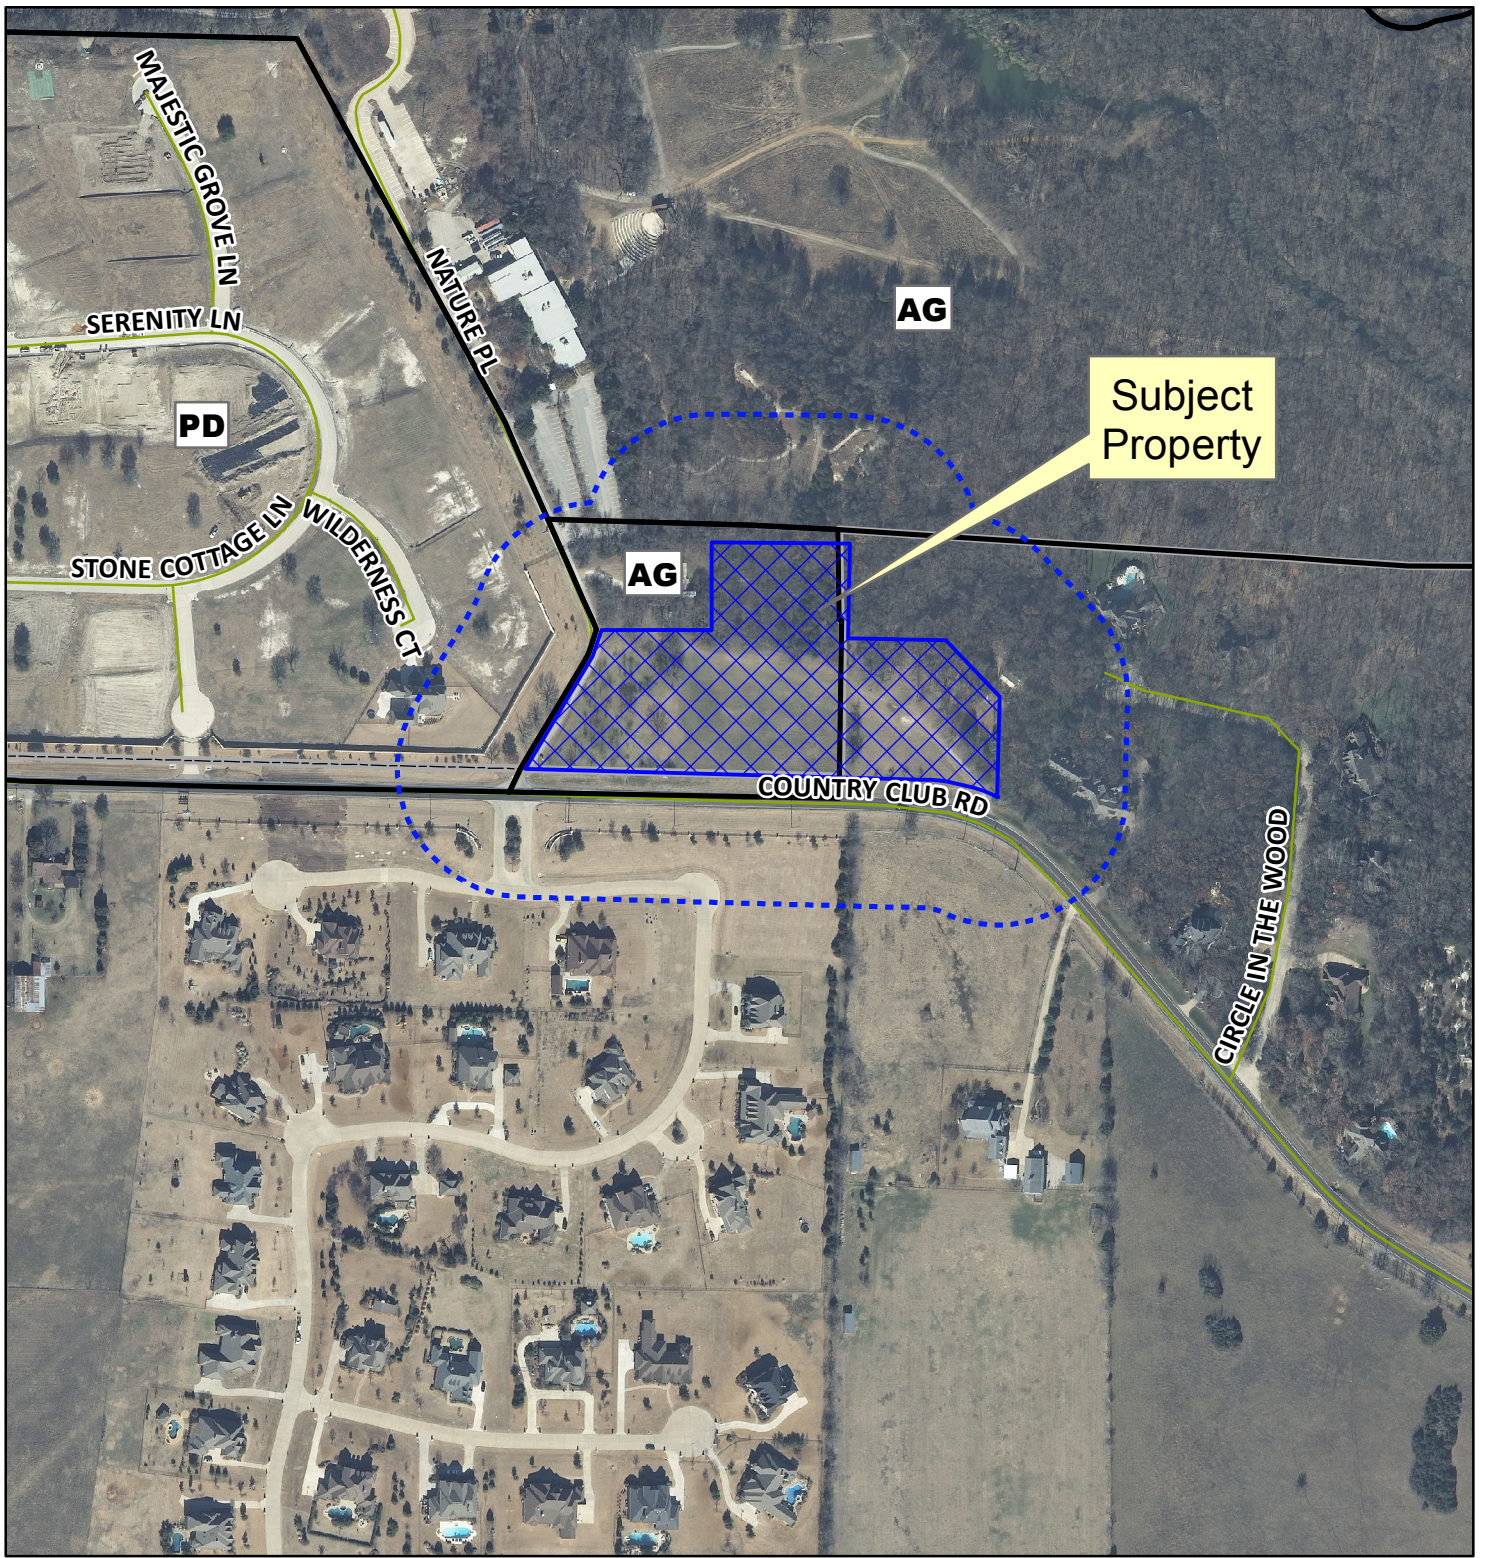

Notification Map

Case: 12-199Z

--- 200' Notification Buffer

Subject Property

Notification Map

Case: 12-199Z

--- 200' Notification Buffer