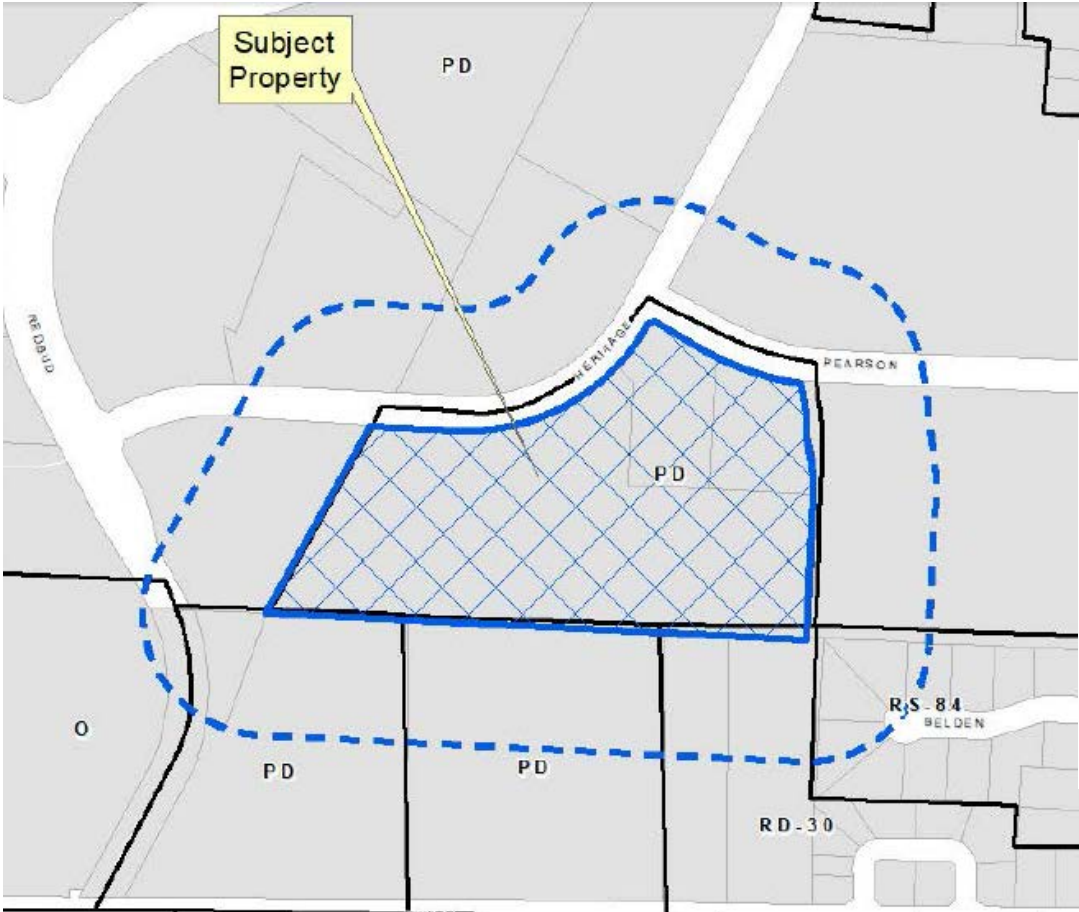

Heritage Merano Multifamily

20-0042Z

Location Map

Aerial Exhibit

Looking south
from Heritage Dr

Looking north
from Heritage Dr

Looking east
from Redbud Blvd

Looking south
from Pearson Ave