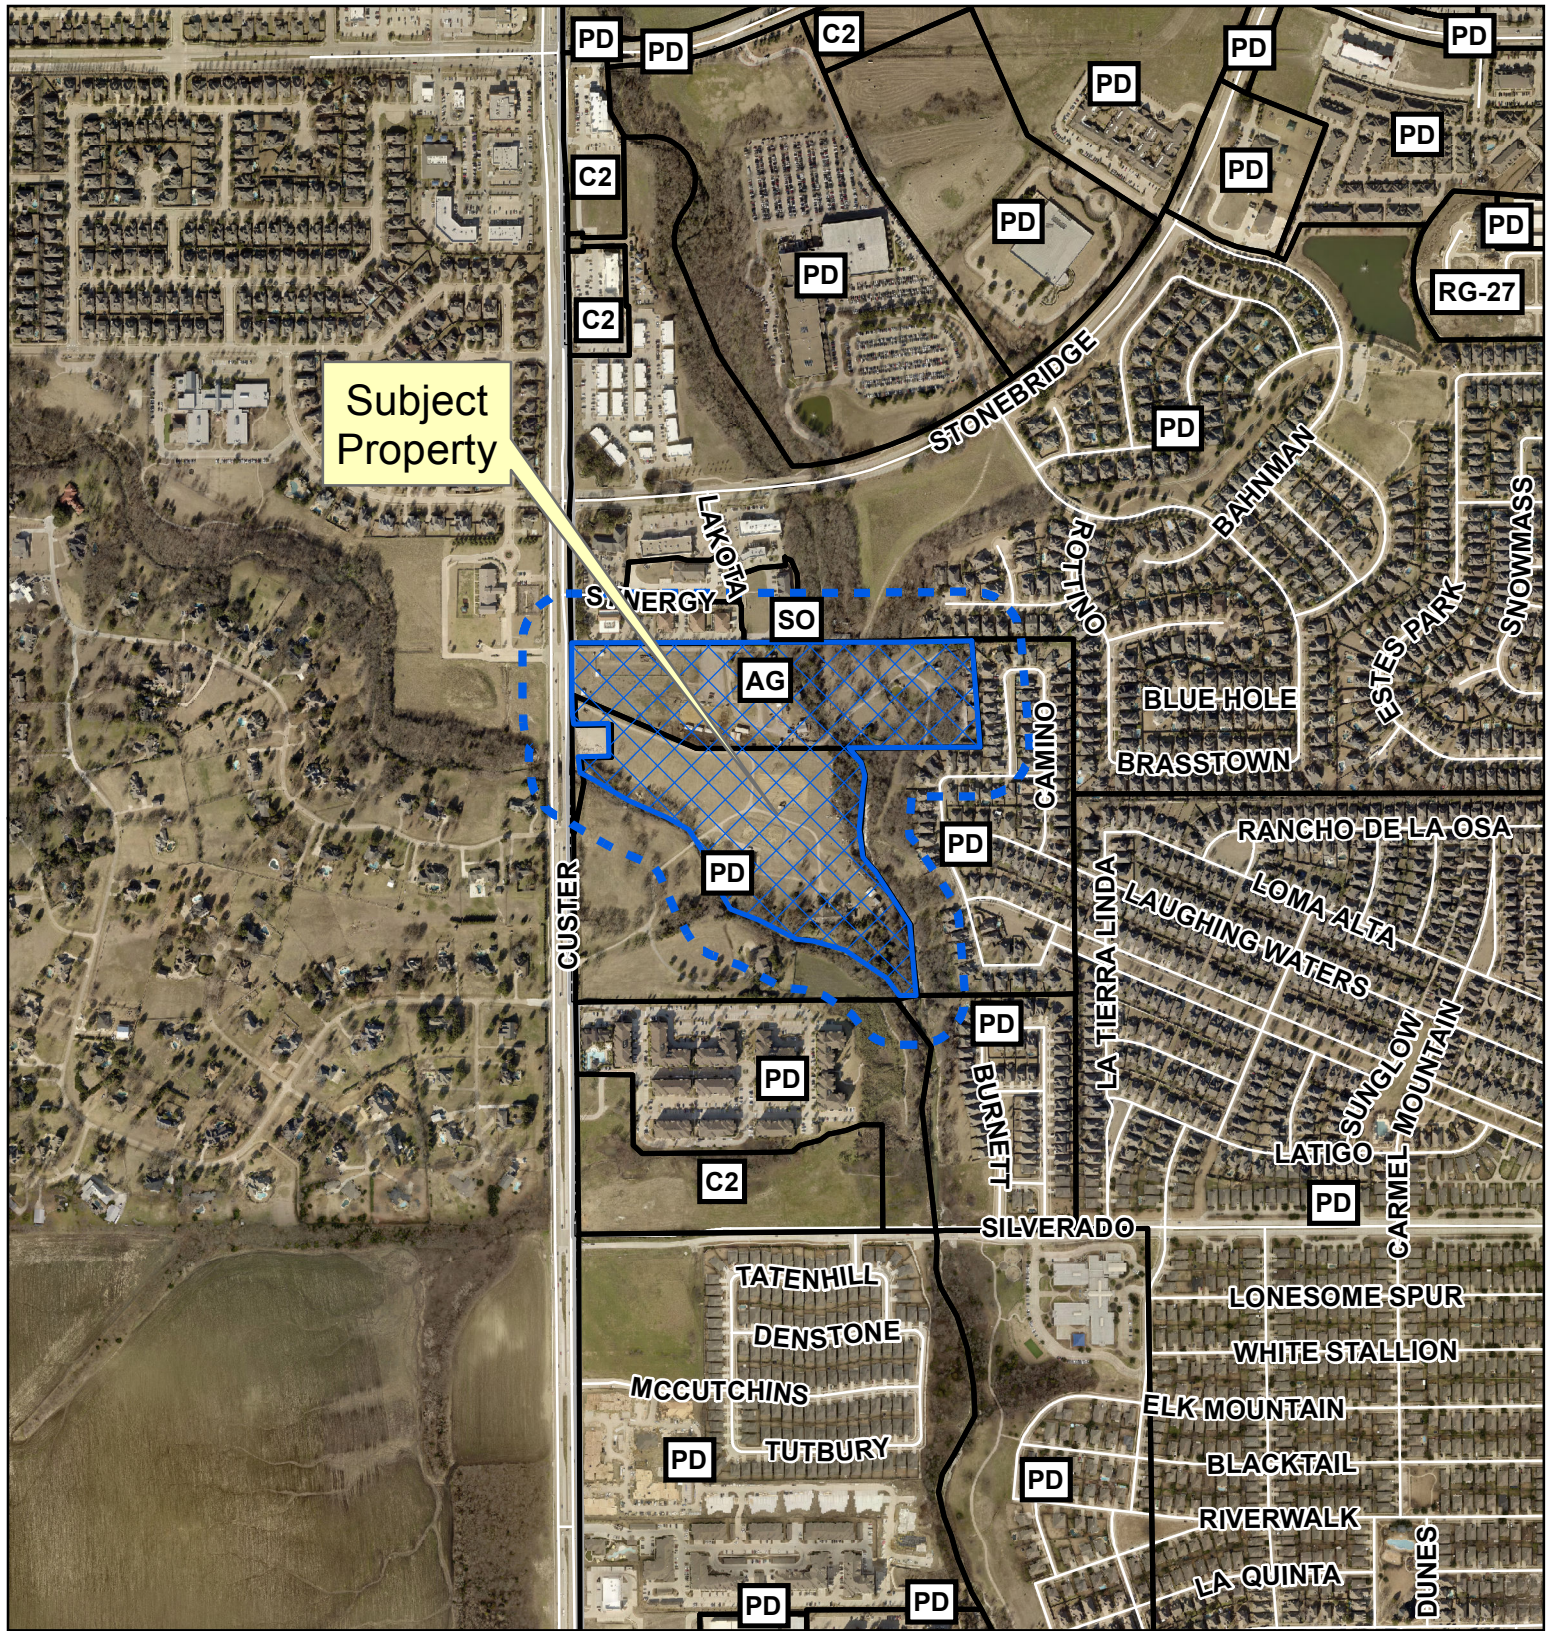

Subject Property

Property Owner Notification Map

Zone2019-0072

DISCLAIMER: This map and information contained in it were developed exclusively for use by the City of McKinney. Any use or reliance on this map by anyone else is at that party's risk and without liability to the City of McKinney, its officials or employees for any discrepancies, errors, or variances which may exist.

Property Owner Notification Map

Zone2019-0072

Vicinity Map

DISCLAIMER: This map and information contained in it were developed exclusively for use by the City of McKinney. Any use or reliance on this map by anyone else is at that party's risk and without liability to the City of McKinney, its officials or employees for any discrepancies, errors, or variances which may exist.