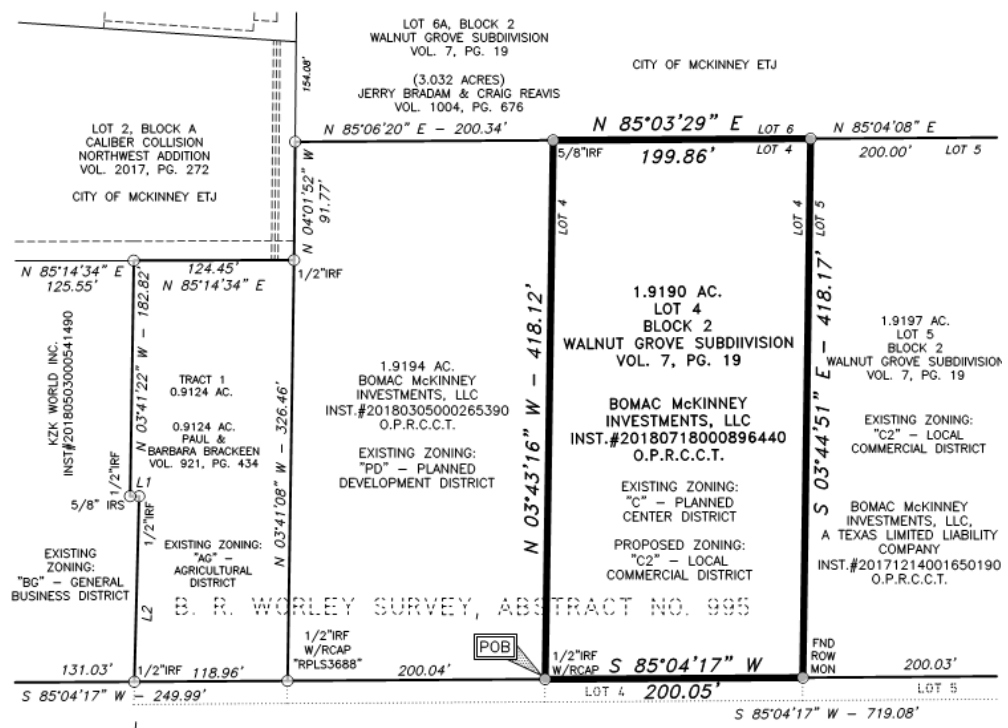

Shops at Walnut Grove Rezone

19-0032Z

Location Map

Aerial Exhibit

Surrounding Area

Looking South

Looking North

Proposed Zoning Exhibit

U.S. HIGHWAY 380 UNIVERSITY DRIVE

(FKA STATE HIGHWAY NO. 24)
(VARIABLE WIDTH RIGHT-OF-WAY)