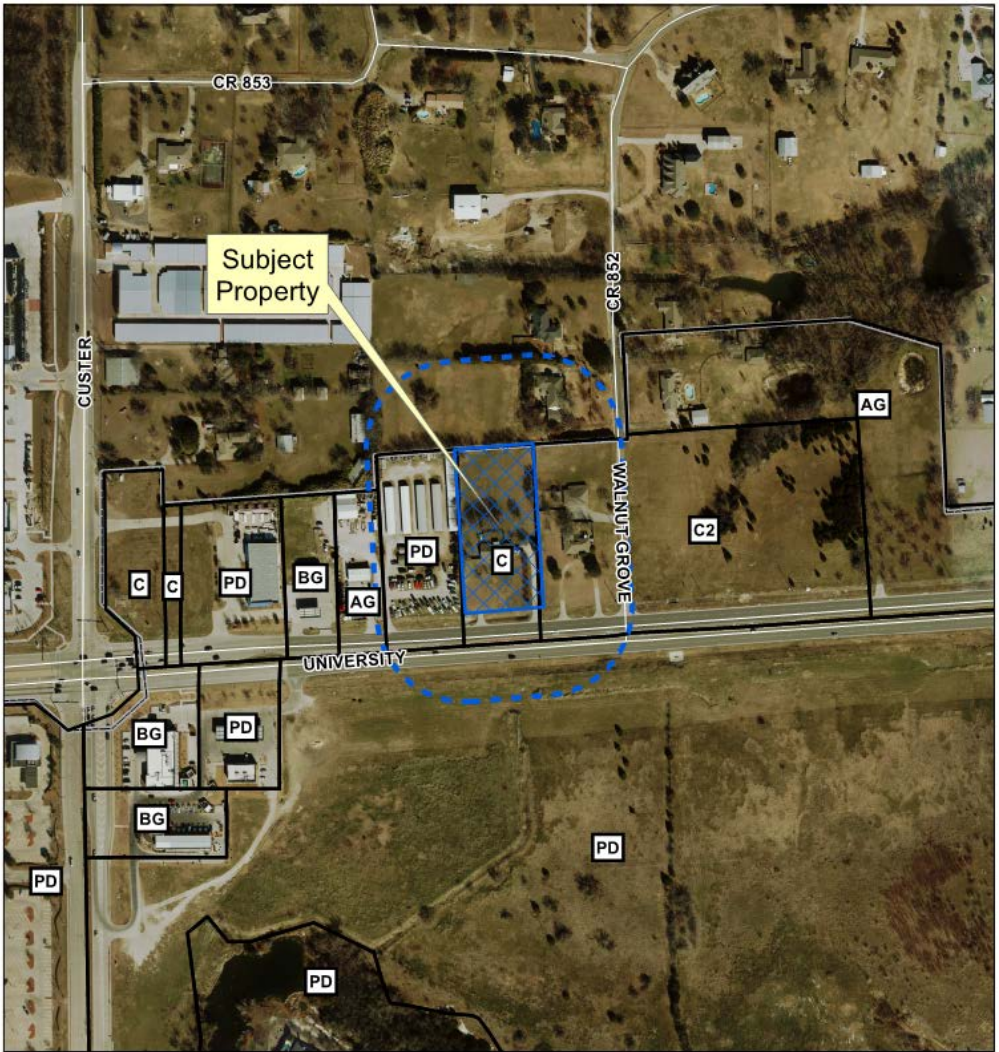

Shops at Walnut Grove Rezone

19-0032Z

Location Map

Aerial Exhibit

Surrounding Area

Looking South

Looking North

Proposed Zoning Exhibit

U.S. HIGHWAY 380 UNIVERSITY DRIVE

(FKA STATE HIGHWAY NO. 24)
(VARIABLE WIDTH RIGHT-OF-WAY)