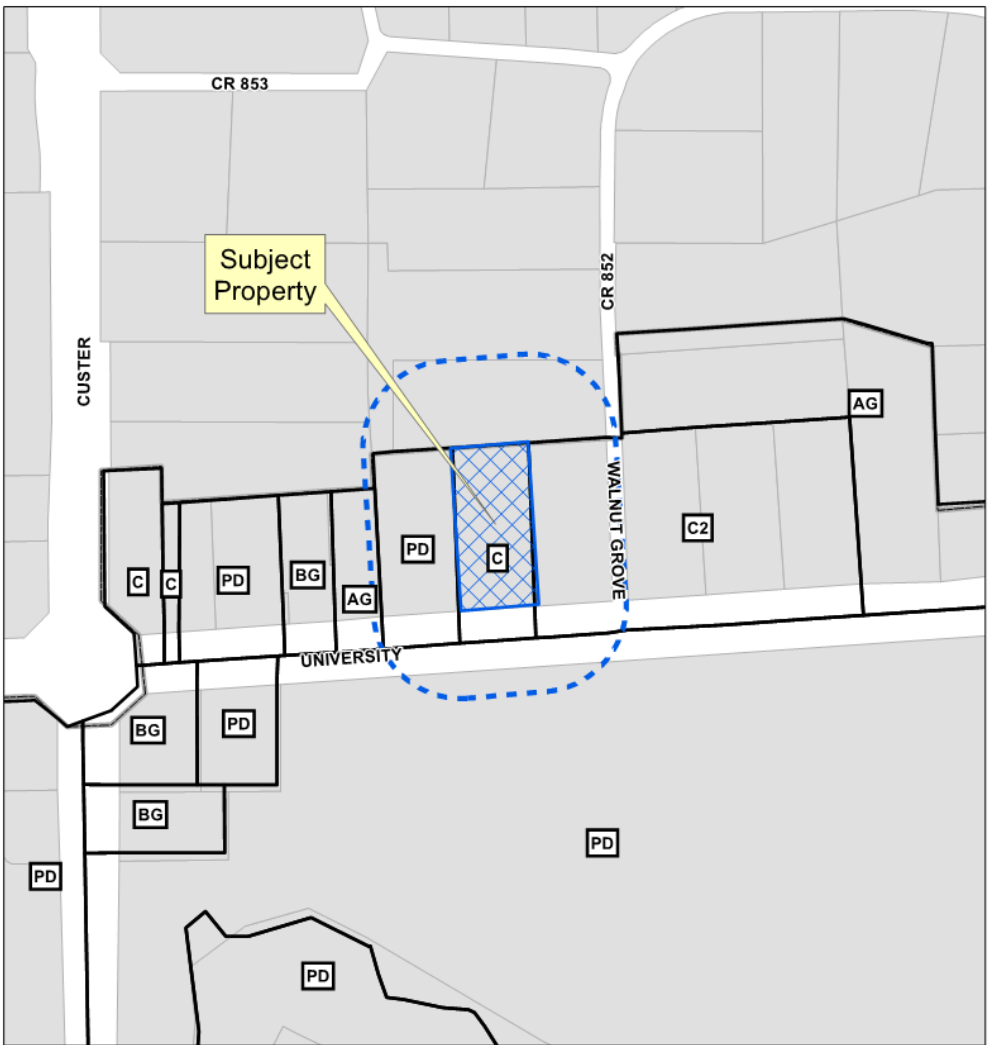

Shops at Walnut Grove Rezone

19-0032Z

Location Map

Aerial Exhibit

Surrounding Area

Looking South

Looking North

Proposed Zoning Exhibit

U.S. HIGHWAY 380 UNIVERSITY DRIVE

(FKA STATE HIGHWAY NO. 24)
(VARIABLE WIDTH RIGHT-OF-WAY)