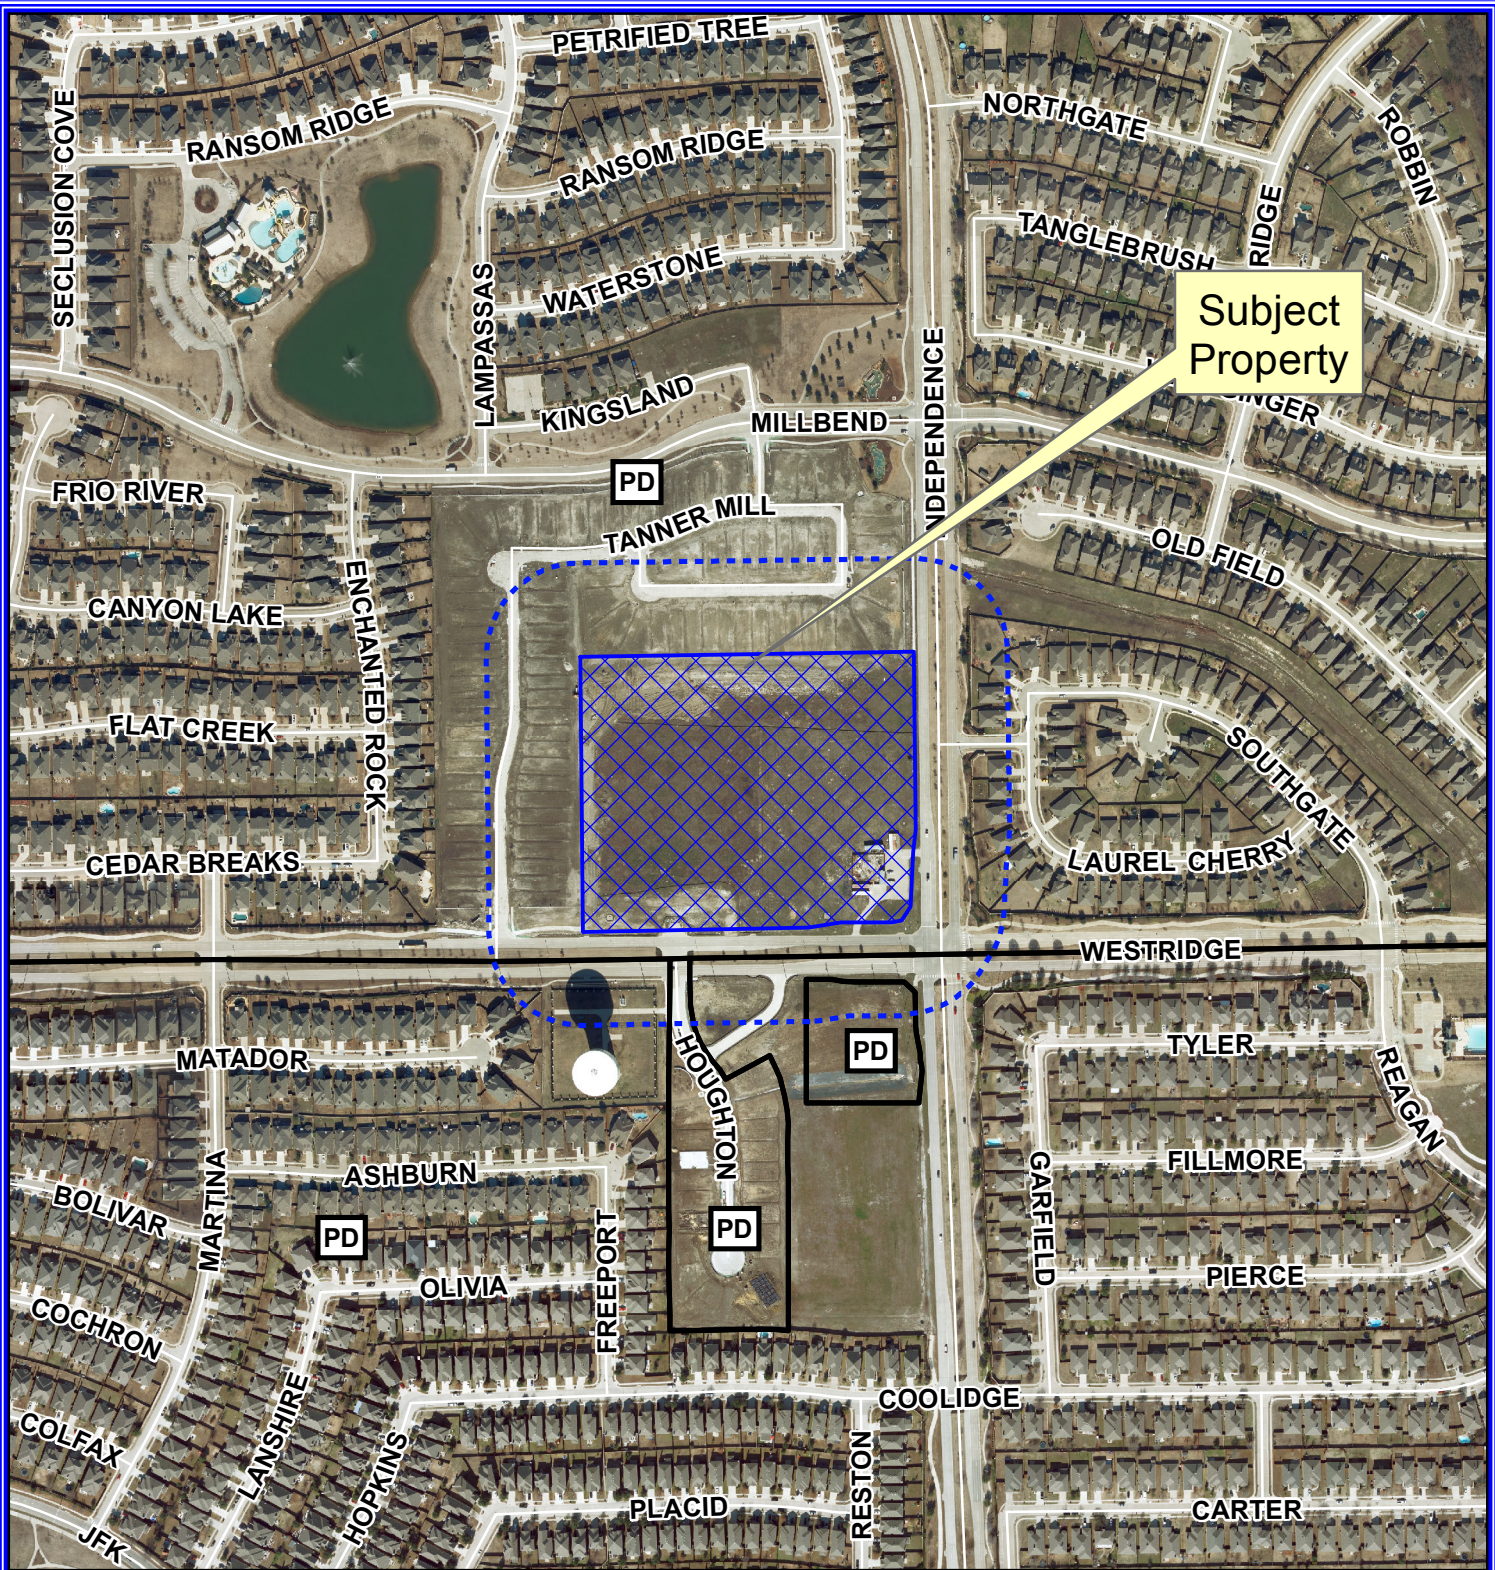

Notification Map

Case: 16-008CP

--- 200' Buffer

Notification Map

Case: 16-008CP

--- 200' Buffer