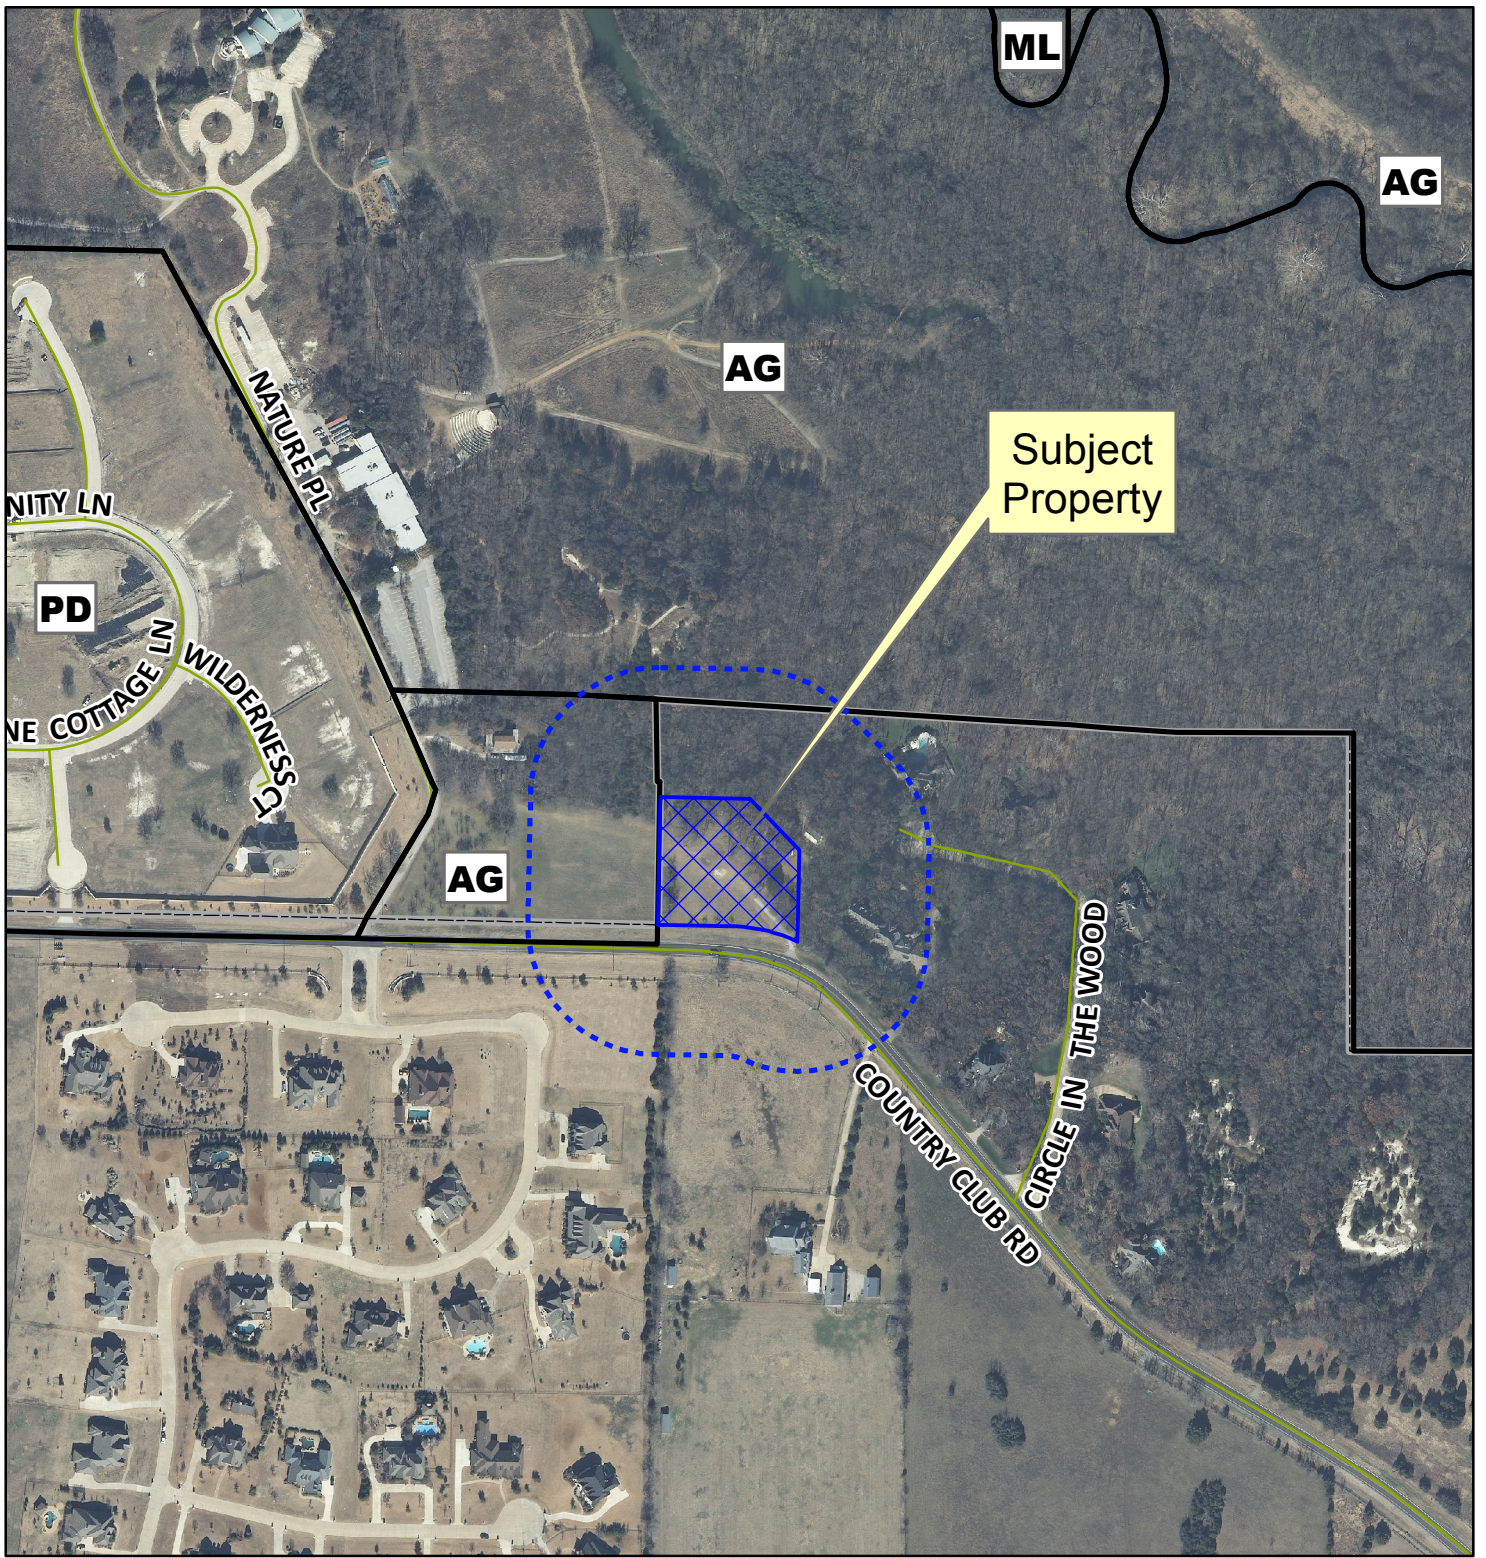

# Notification Map

Case: 12-204A

--- 200' Notification Buffer

Subject Property

# Notification Map

Case: 12-204A

--- 200' Notification Buffer

Path: \\mckims\gis\MCKGIS\Notification\Projects\2012\12-204A.mxd

DISCLAIMER: This map and information contained in it were developed exclusively for use by the City of McKinney. Any use or reliance on this map by anyone else is at that party's risk and without liability to the City of McKinney, its officials or employees for any discrepancies, errors, or variances which may exist.