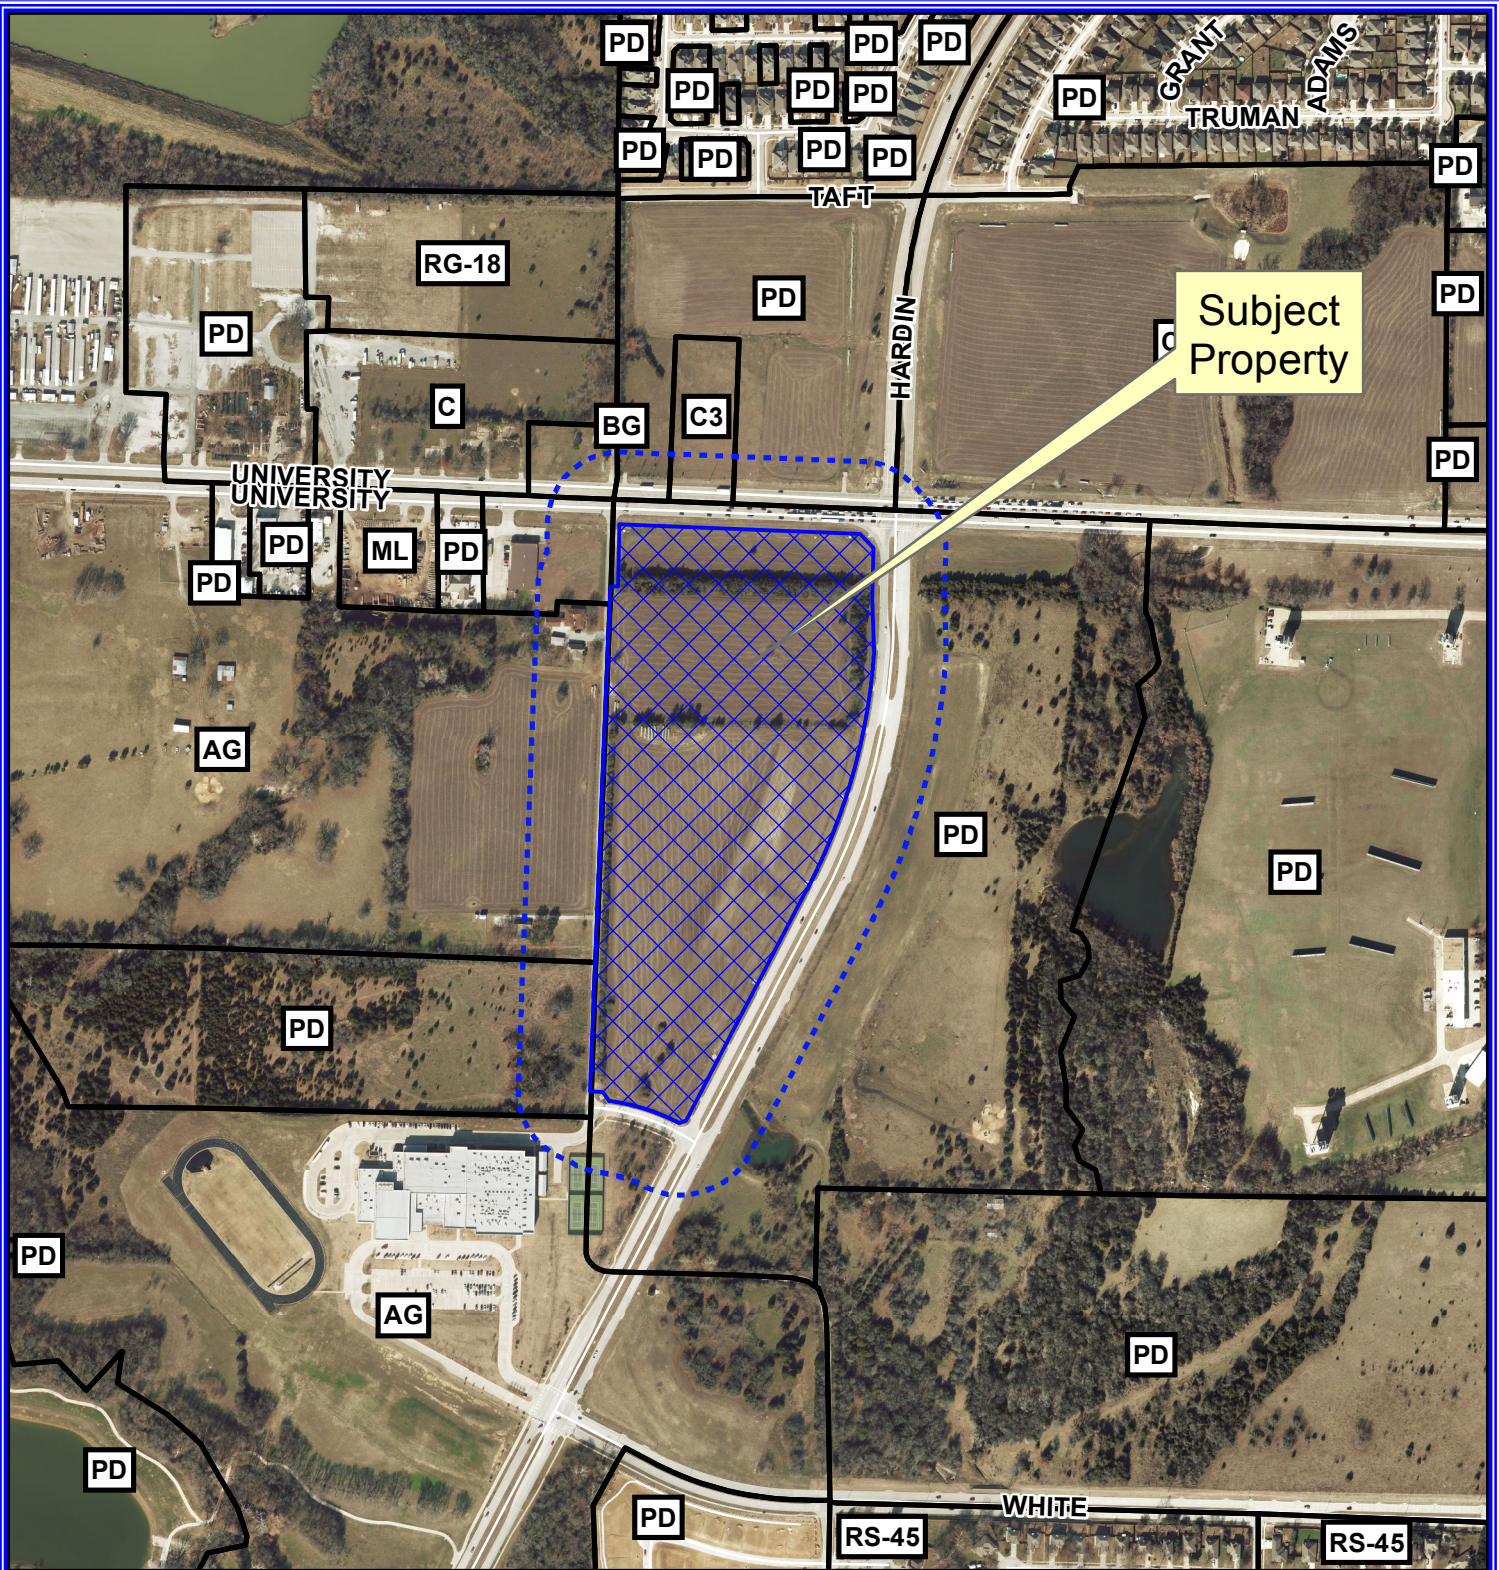

Notification Map

Case: 16-200Z

--- 200' Buffer

0 360 720 Feet

Notification Map

Case: 16-200Z

--- 200' Buffer

Vicinity Map