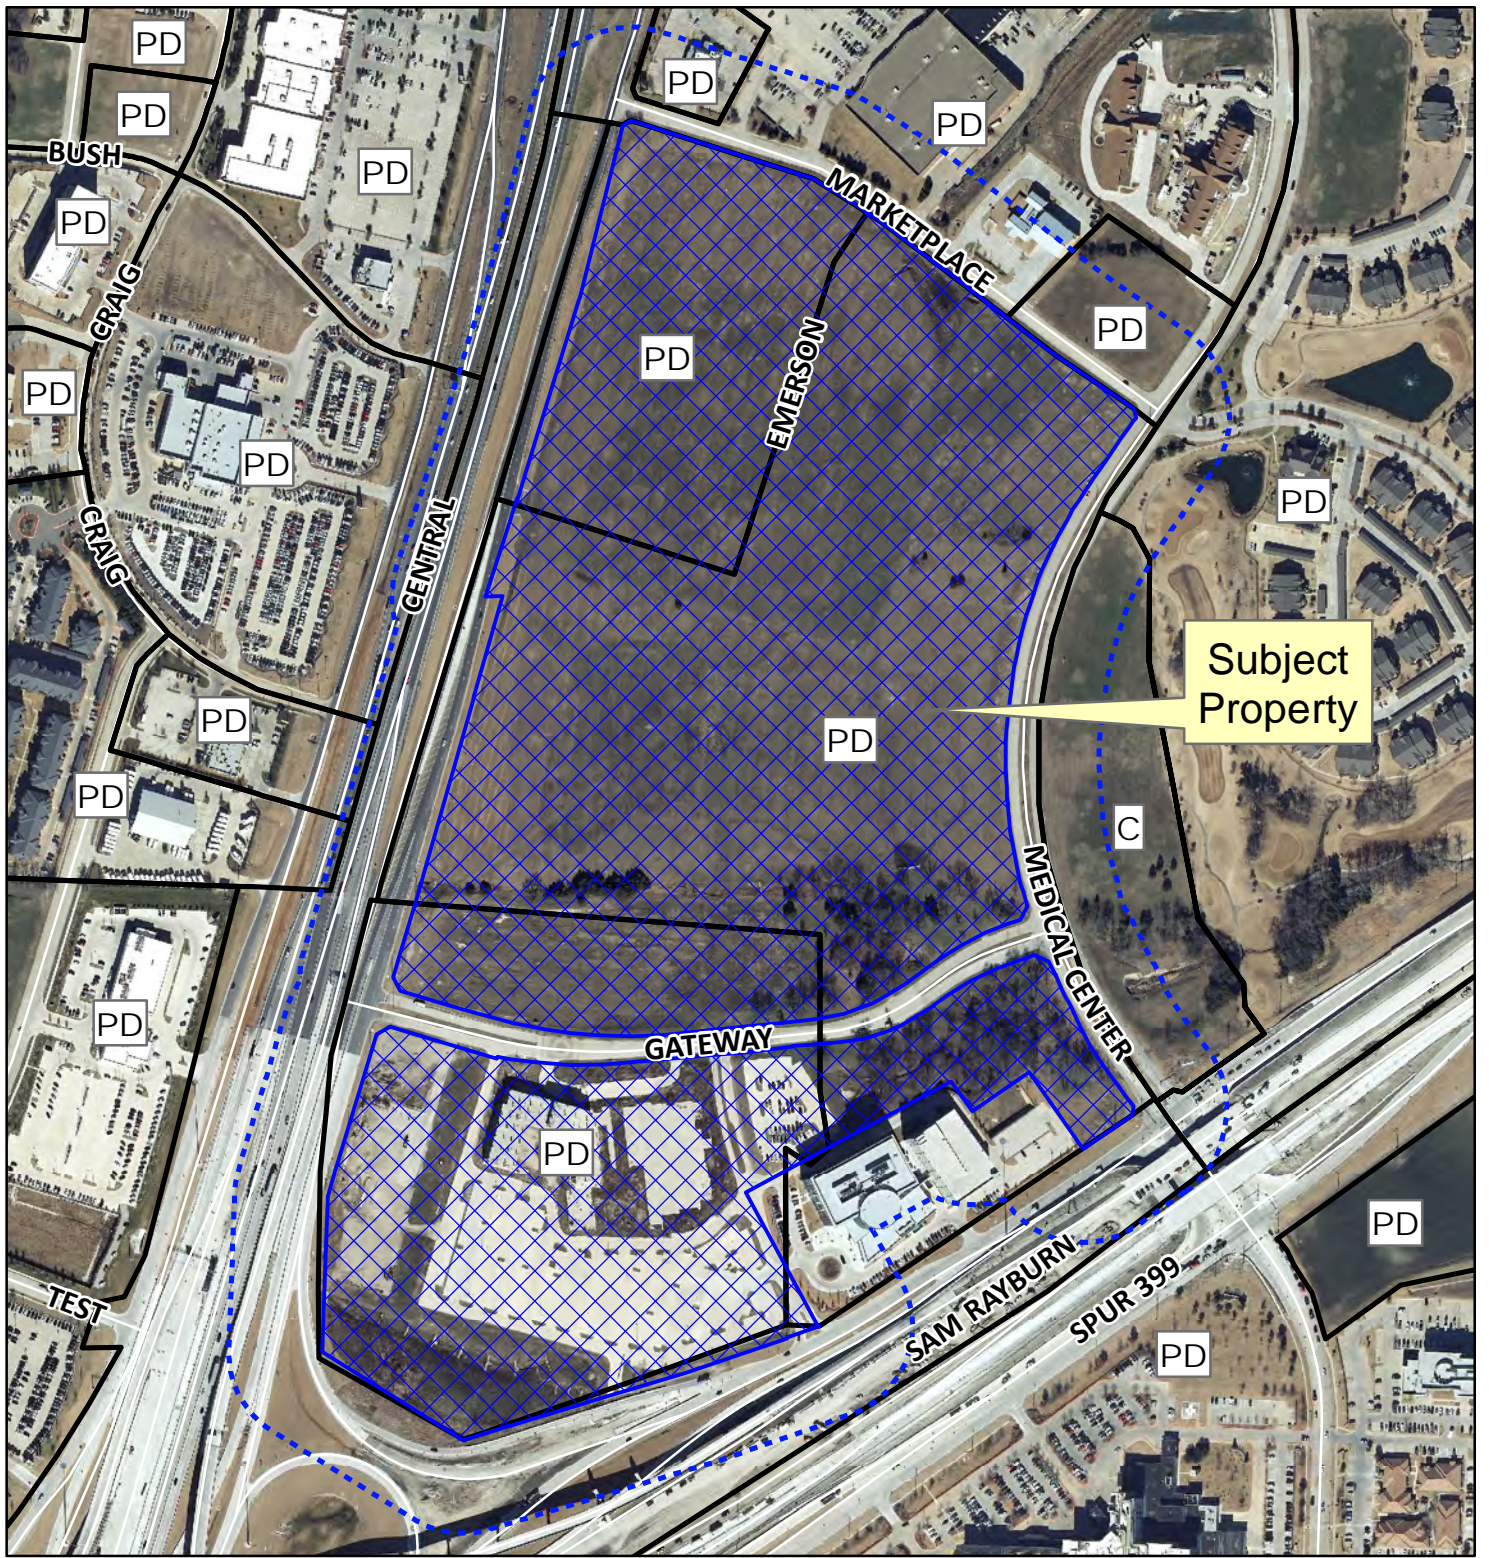

Subject Property

Notification Map

Case: 13-230Z

--- 200' Notification Buffer

Vicinity Map

Path: S:\MCKGIS\Notification\Projects\2013\13-230Z.mxd

DISCLAIMER: This map and information contained in it were developed exclusively for use by the City of McKinney. Any use or reliance on this map by anyone else is at that party's risk and without liability to the City of McKinney, its officials or employees for any discrepancies, errors, or variances which may exist.

Notification Map

Case: 13-230Z

--- 200' Notification Buffer