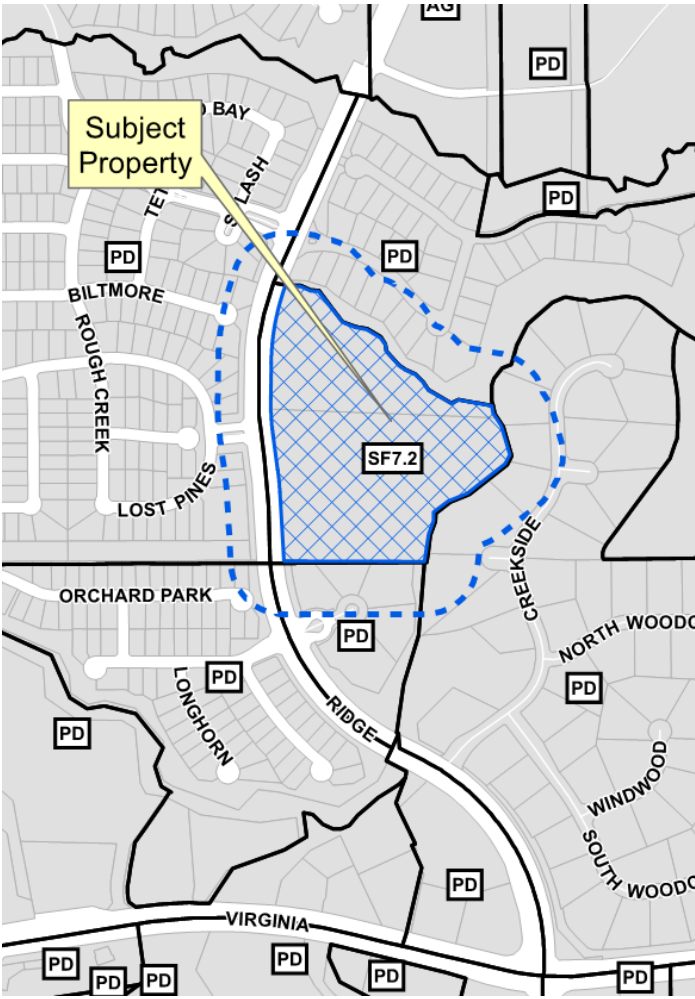

Paradiso Valle Specific Use Permit

18-0019SUP

Location Map

Surrounding Area

Looking North along Ridge Road

Looking East toward the subject property from Ridge Road

Location Map

Proposed Specific Use Permit

Proposed Entryway Concept

Paradiso Valle

Stonebridge Ranch McKinney Texas
Conceptual Entryway

PVM GROUP, LLC. PO BOX 797626 Dallas, Texas 75379