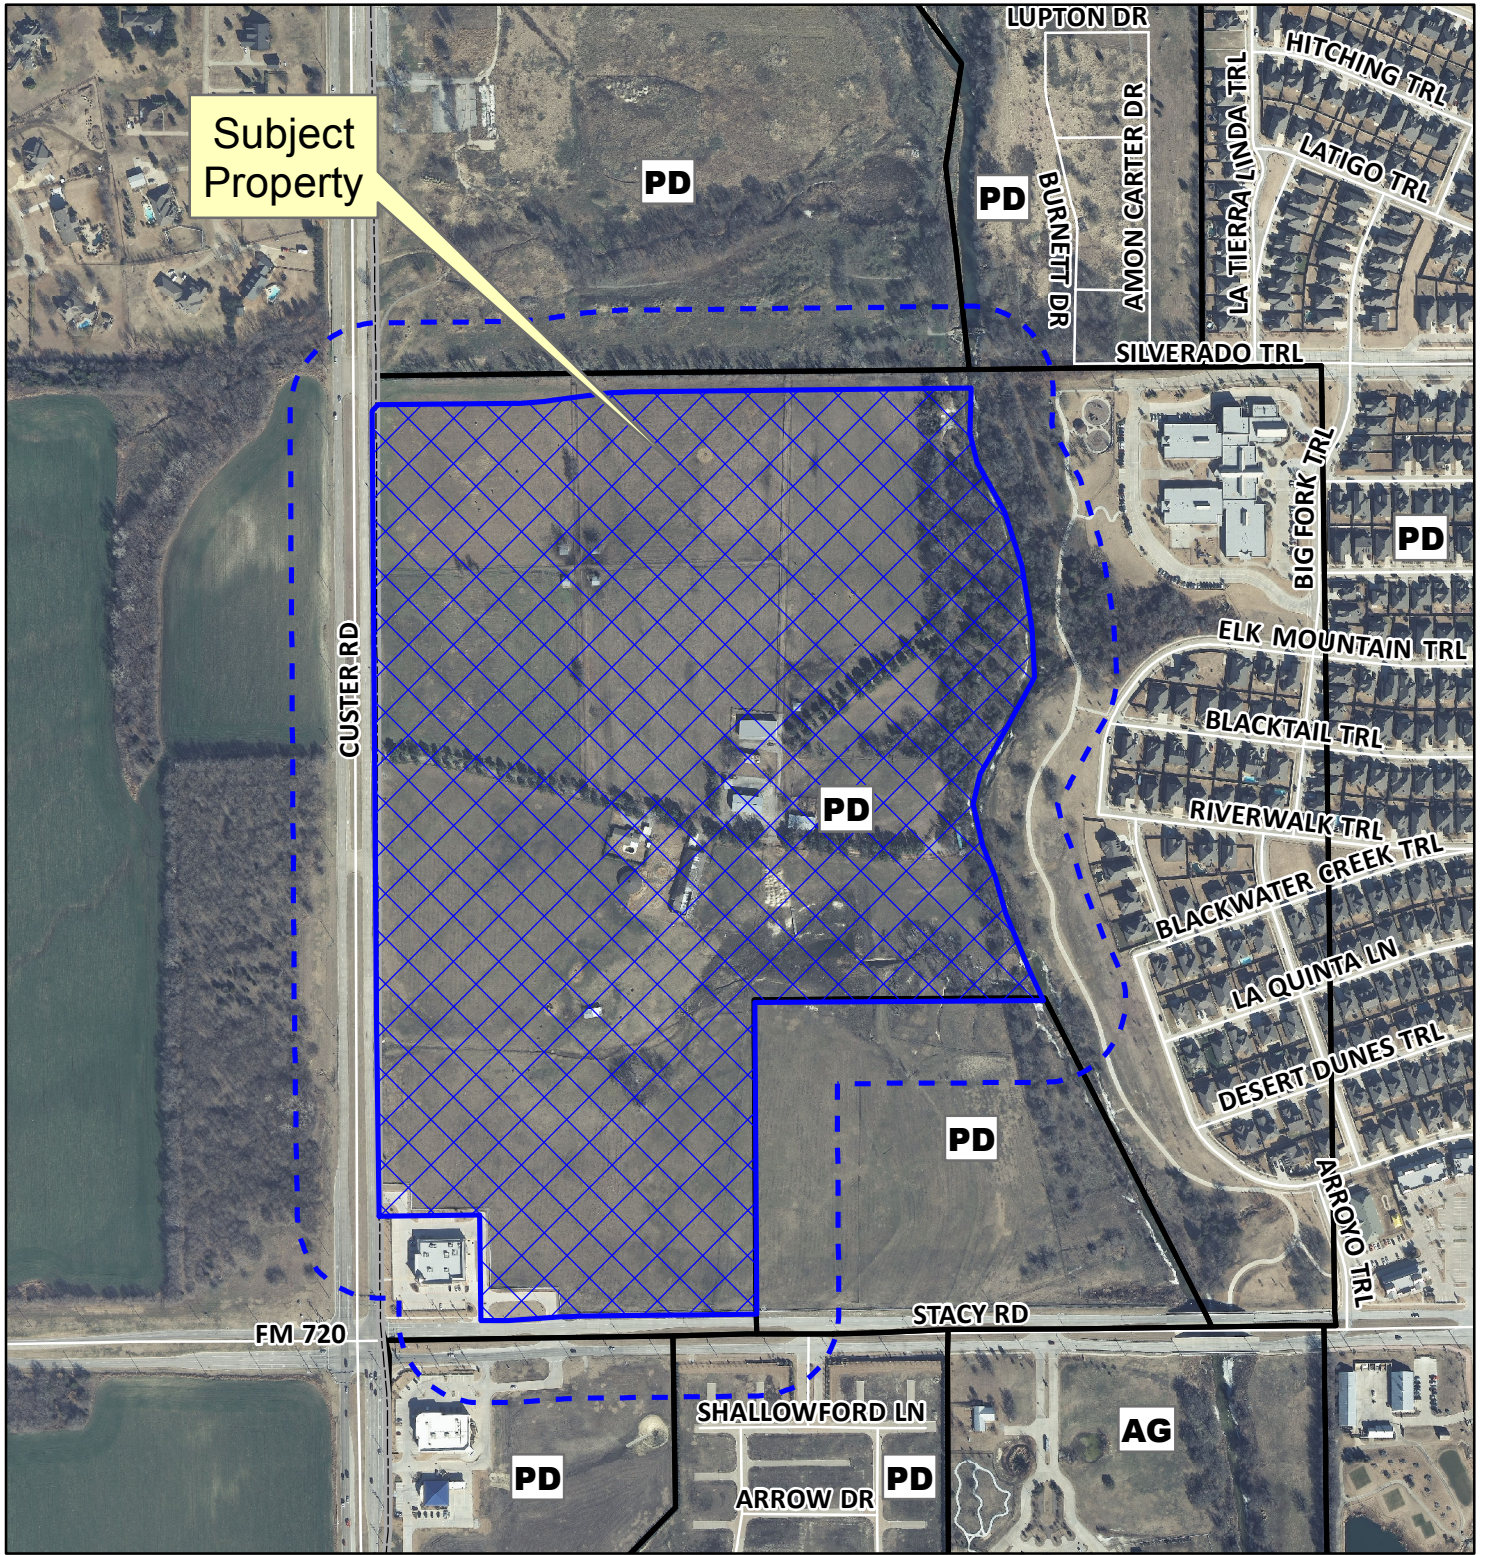

Subject Property

Notification Map

Case: 13-101Z

--- 200' Notification Buffer

Notification Map

Case: 13-101Z

--- 200' Notification Buffer