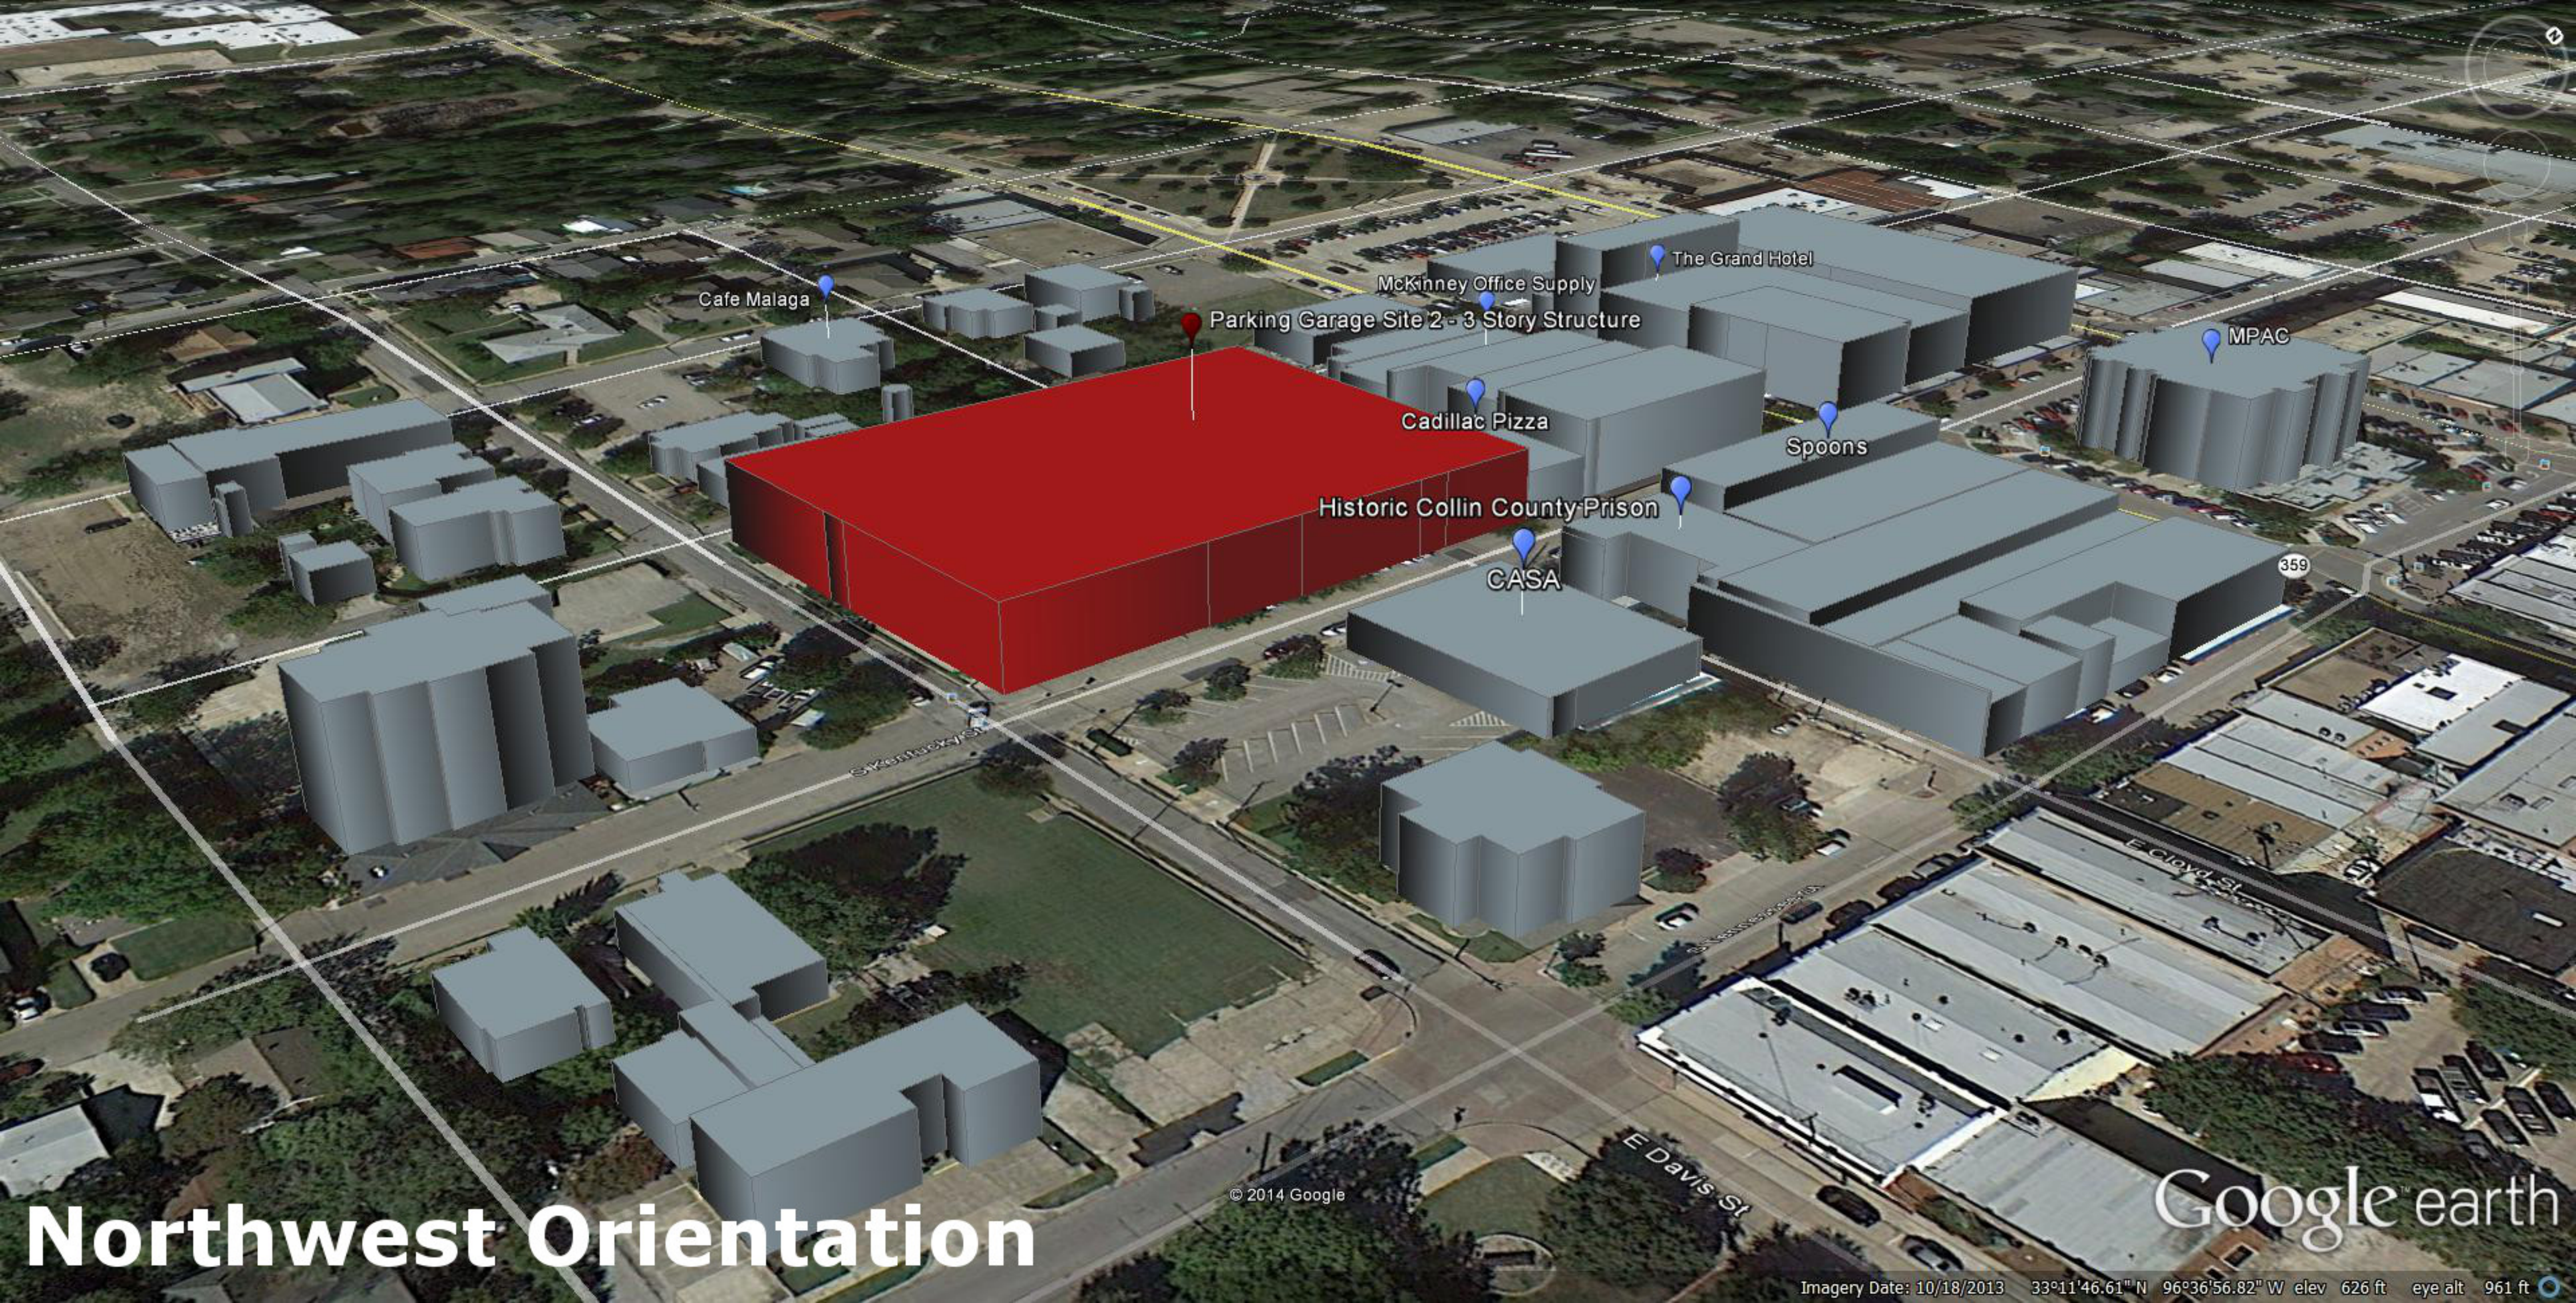

The Grand Hotel

McKinney Office Supply

MPAC

Spoons

Historic Collin County Prison

Cadillac Pizza

Parking Garage Site 2 - 3 Story Structure

CASA

Cafe Malaga

359

W Davis St

W Healy St
Google™ earth

Northeast Orientation

© 2014 Google

Imagery Date: 10/18/2013 33°11'46.48" N 96°36'59.65" W elev 627 ft eye alt 861 ft

Cafe Malaga

Parking Garage Site 2-3 Story Structure

McKinney Office Supply

The Grand Hotel

MPAC

Cadillac Pizza

Spoons

Historic Collin County Prison

CASA

© 2014 Google

Google earth

Imagery Date: 10/18/2013 33°11'49.21" N 96°36'57.59" W elev 630 ft eye alt 901 ft

Southwest Orientation

Historic Collin County Prison

CASA

Parking Garage Site 2-3 Story Structure

MPAC