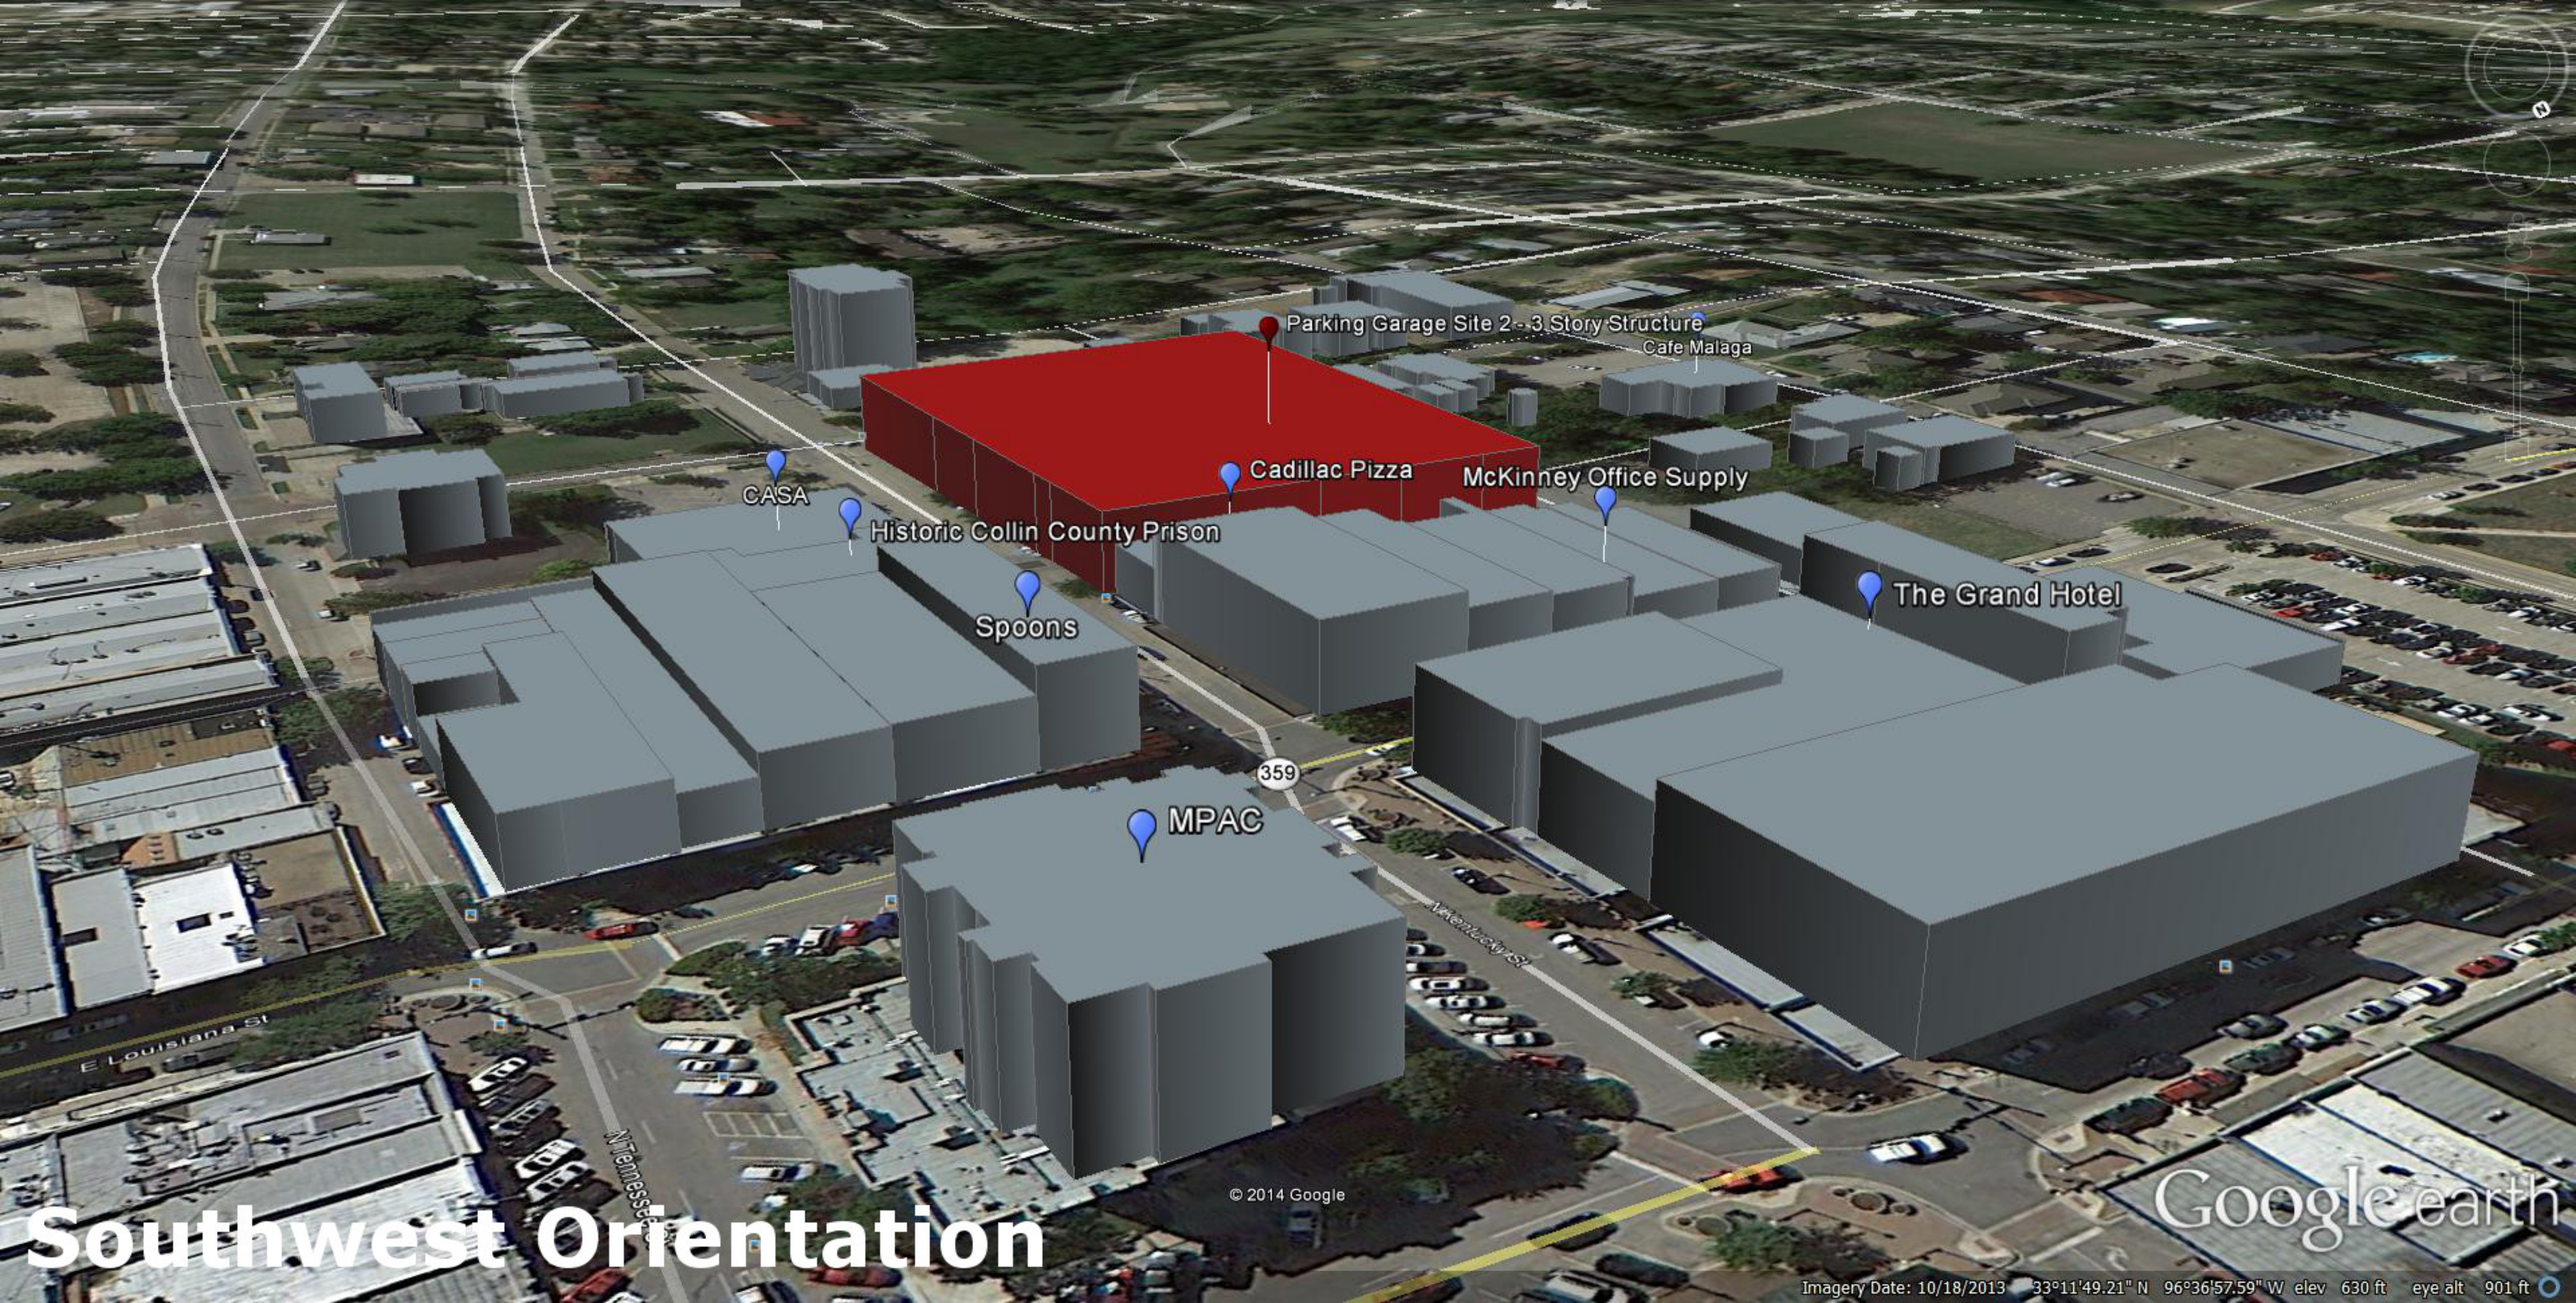

The Grand Hotel

McKinney Office Supply

MPAC

Spoons

Historic Collin County Prison

Cadillac Pizza

Parking Garage Site 2 - 3 Story Structure

CASA

Parking Garage Site 2-3 Story Structure

McKinney Office Supply

The Grand Hotel

MPAC

Cadillac Pizza

Spoons

Historic Collin County Prison

CASA

© 2014 Google

Google earth

Imagery Date: 10/18/2013 33°11'49.21" N 96°36'57.59" W elev 630 ft eye alt 901 ft

Southwest Orientation

Historic Collin County Prison

CASA

Parking Garage Site 2-3 Story Structure

MPAC

Southeast Orientation

© 2014 Google

Google earth

Imagery Date: 10/18/2013 33°11'49.66" N 96°36'59.81" W elev 633 ft eye alt 958 ft