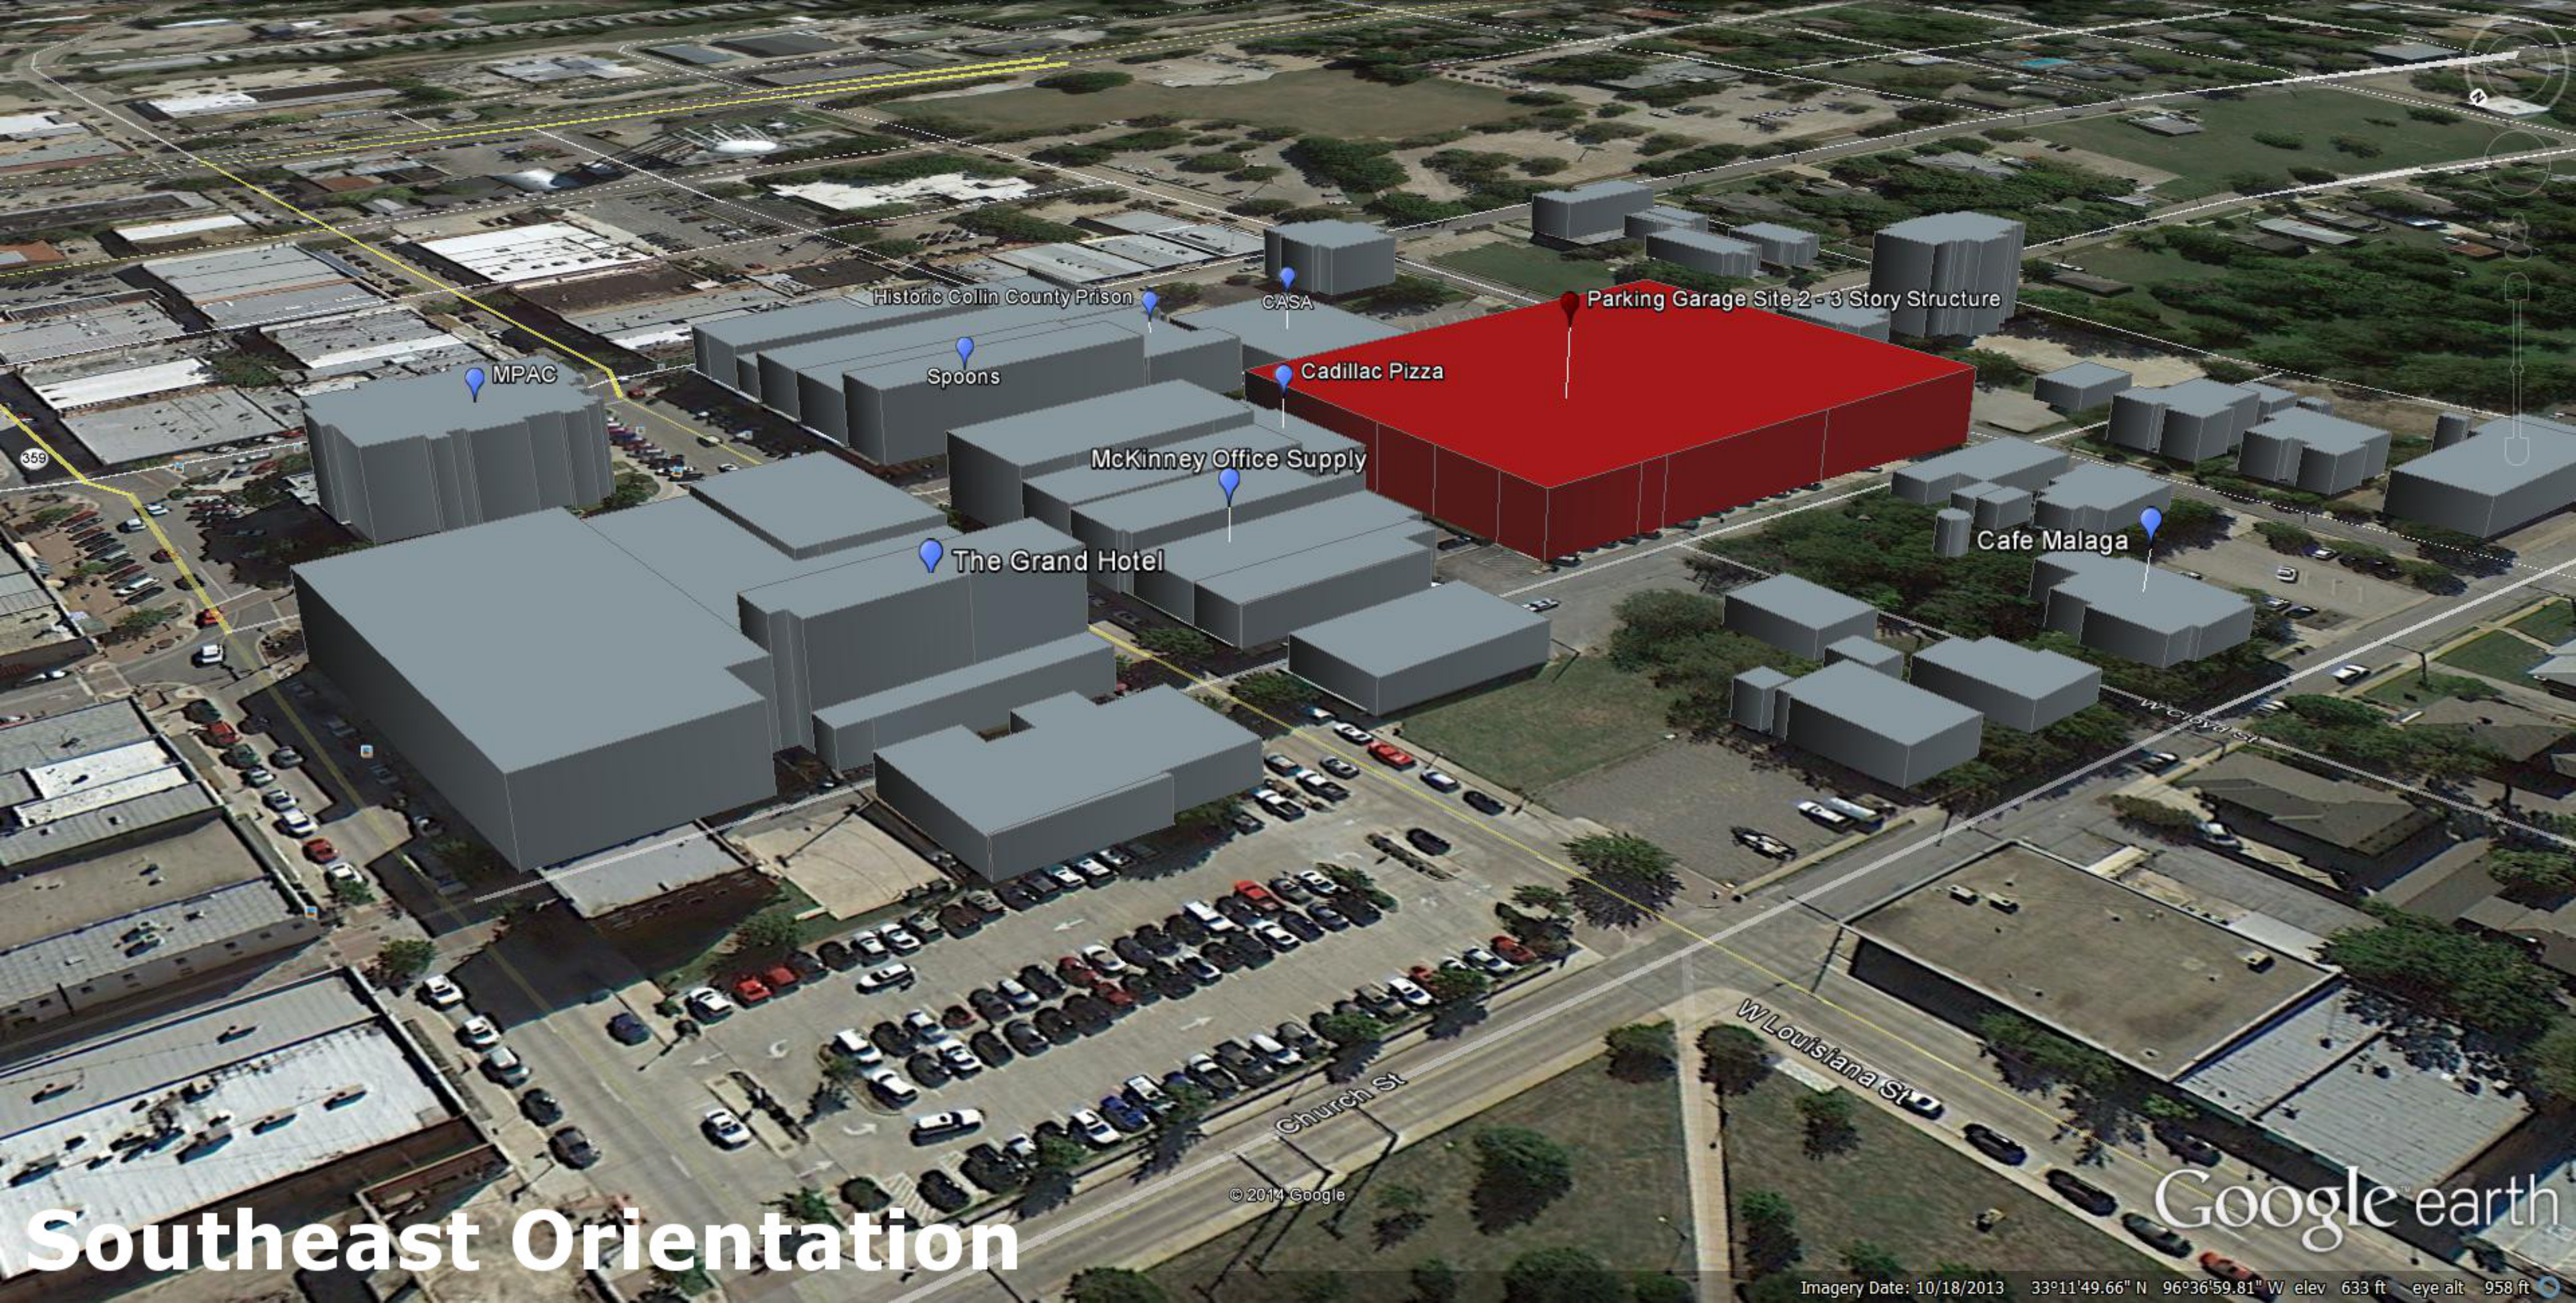

The Grand Hotel

McKinney Office Supply

MPAC

Spoons

Historic Collin County Prison

Cadillac Pizza

Parking Garage Site 2 - 3 Story Structure

CASA

Parking Garage Site 2-3 Story Structure

McKinney Office Supply

The Grand Hotel

MPAC

Cadillac Pizza

Spoons

Historic Collin County Prison

CASA

© 2014 Google

Google earth

Imagery Date: 10/18/2013 33°11'49.21" N 96°36'57.59" W elev 630 ft eye alt 901 ft

Southwest Orientation

Historic Collin County Prison

CASA

Parking Garage Site 2-3 Story Structure

MPAC

Southeast Orientation

© 2014 Google

Google earth

Imagery Date: 10/18/2013 33°11'49.66" N 96°36'59.81" W elev 633 ft eye alt 958 ft