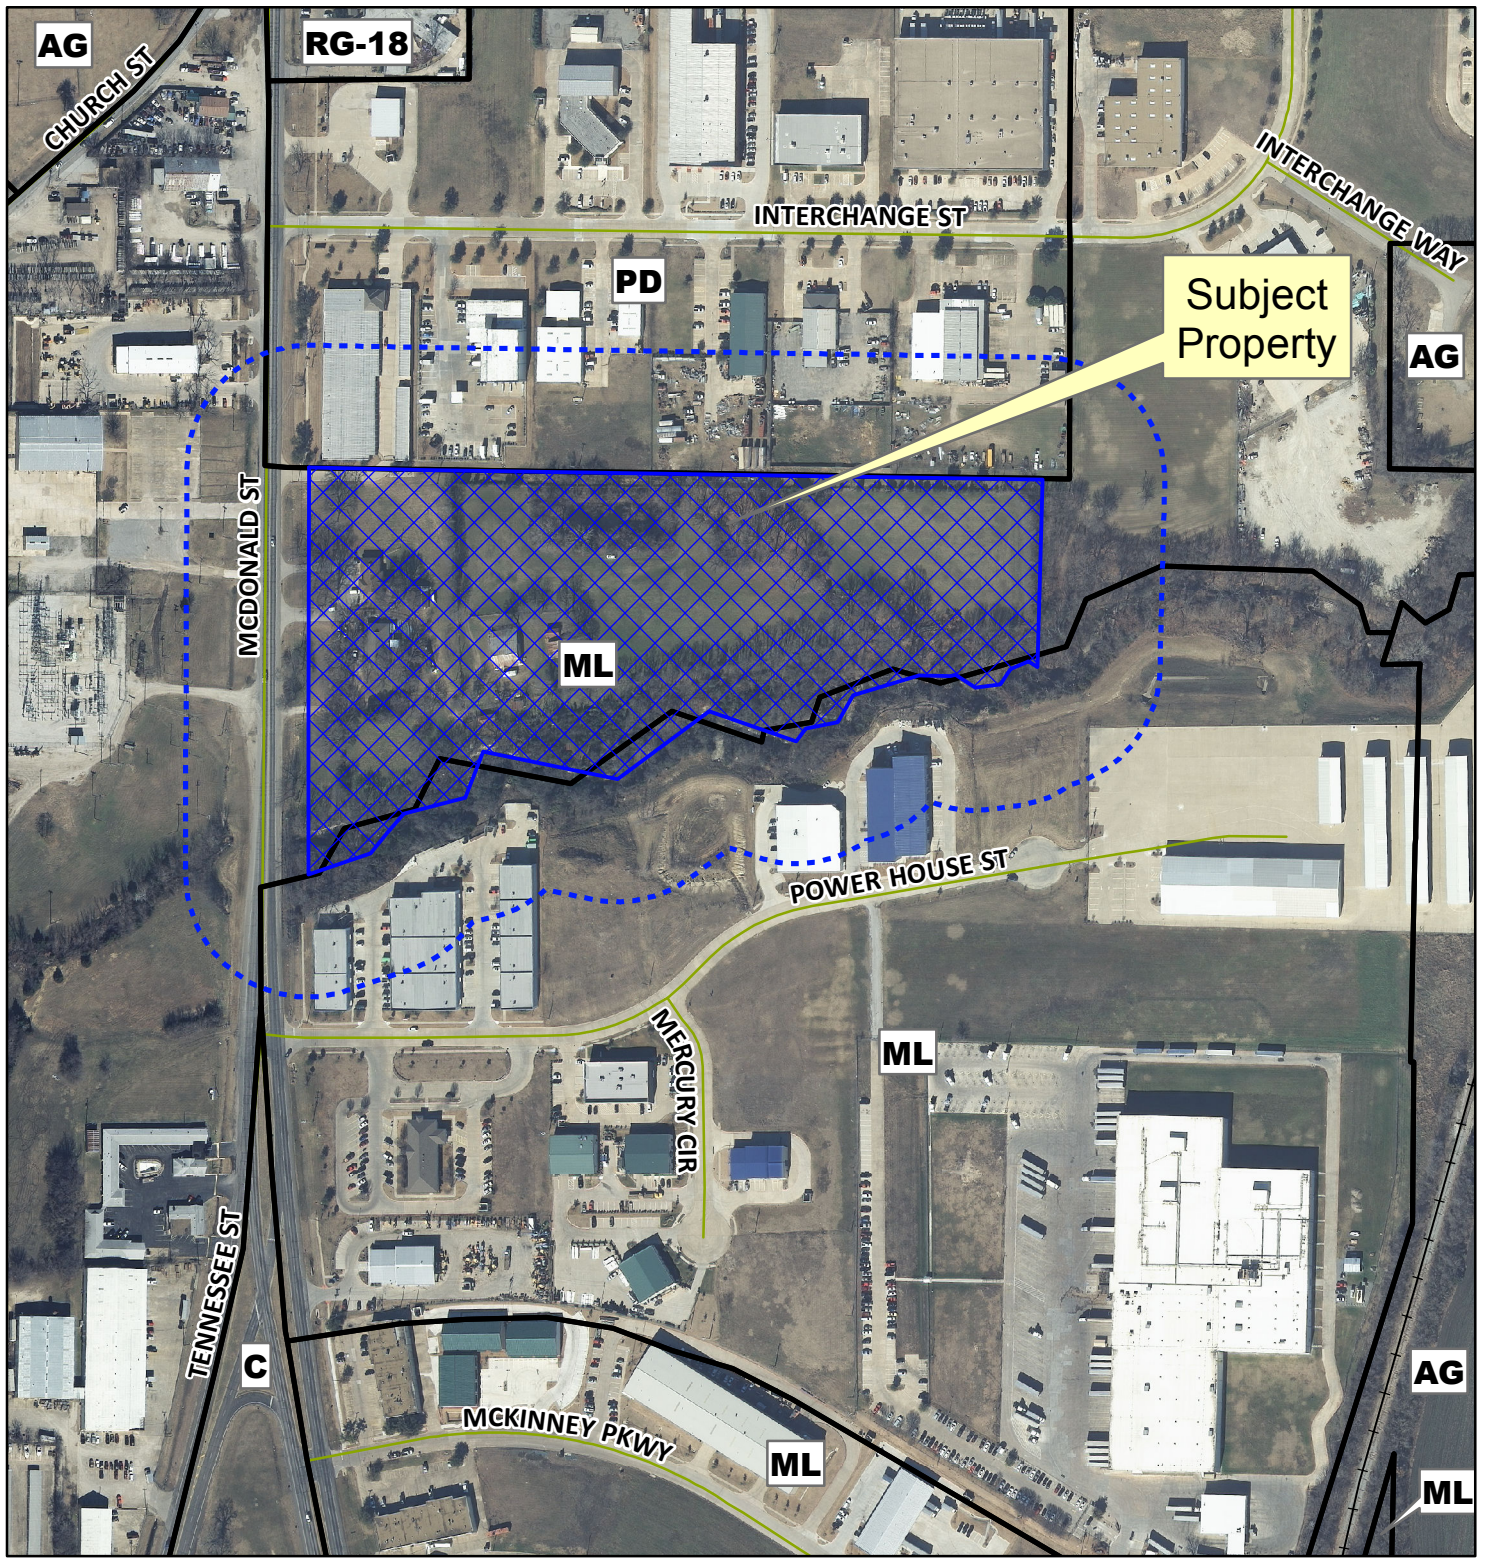

Notification Map

Case: 12-236Z

--- 200' Notification Buffer

Notification Map

Case: 12-236Z

--- 200' Notification Buffer