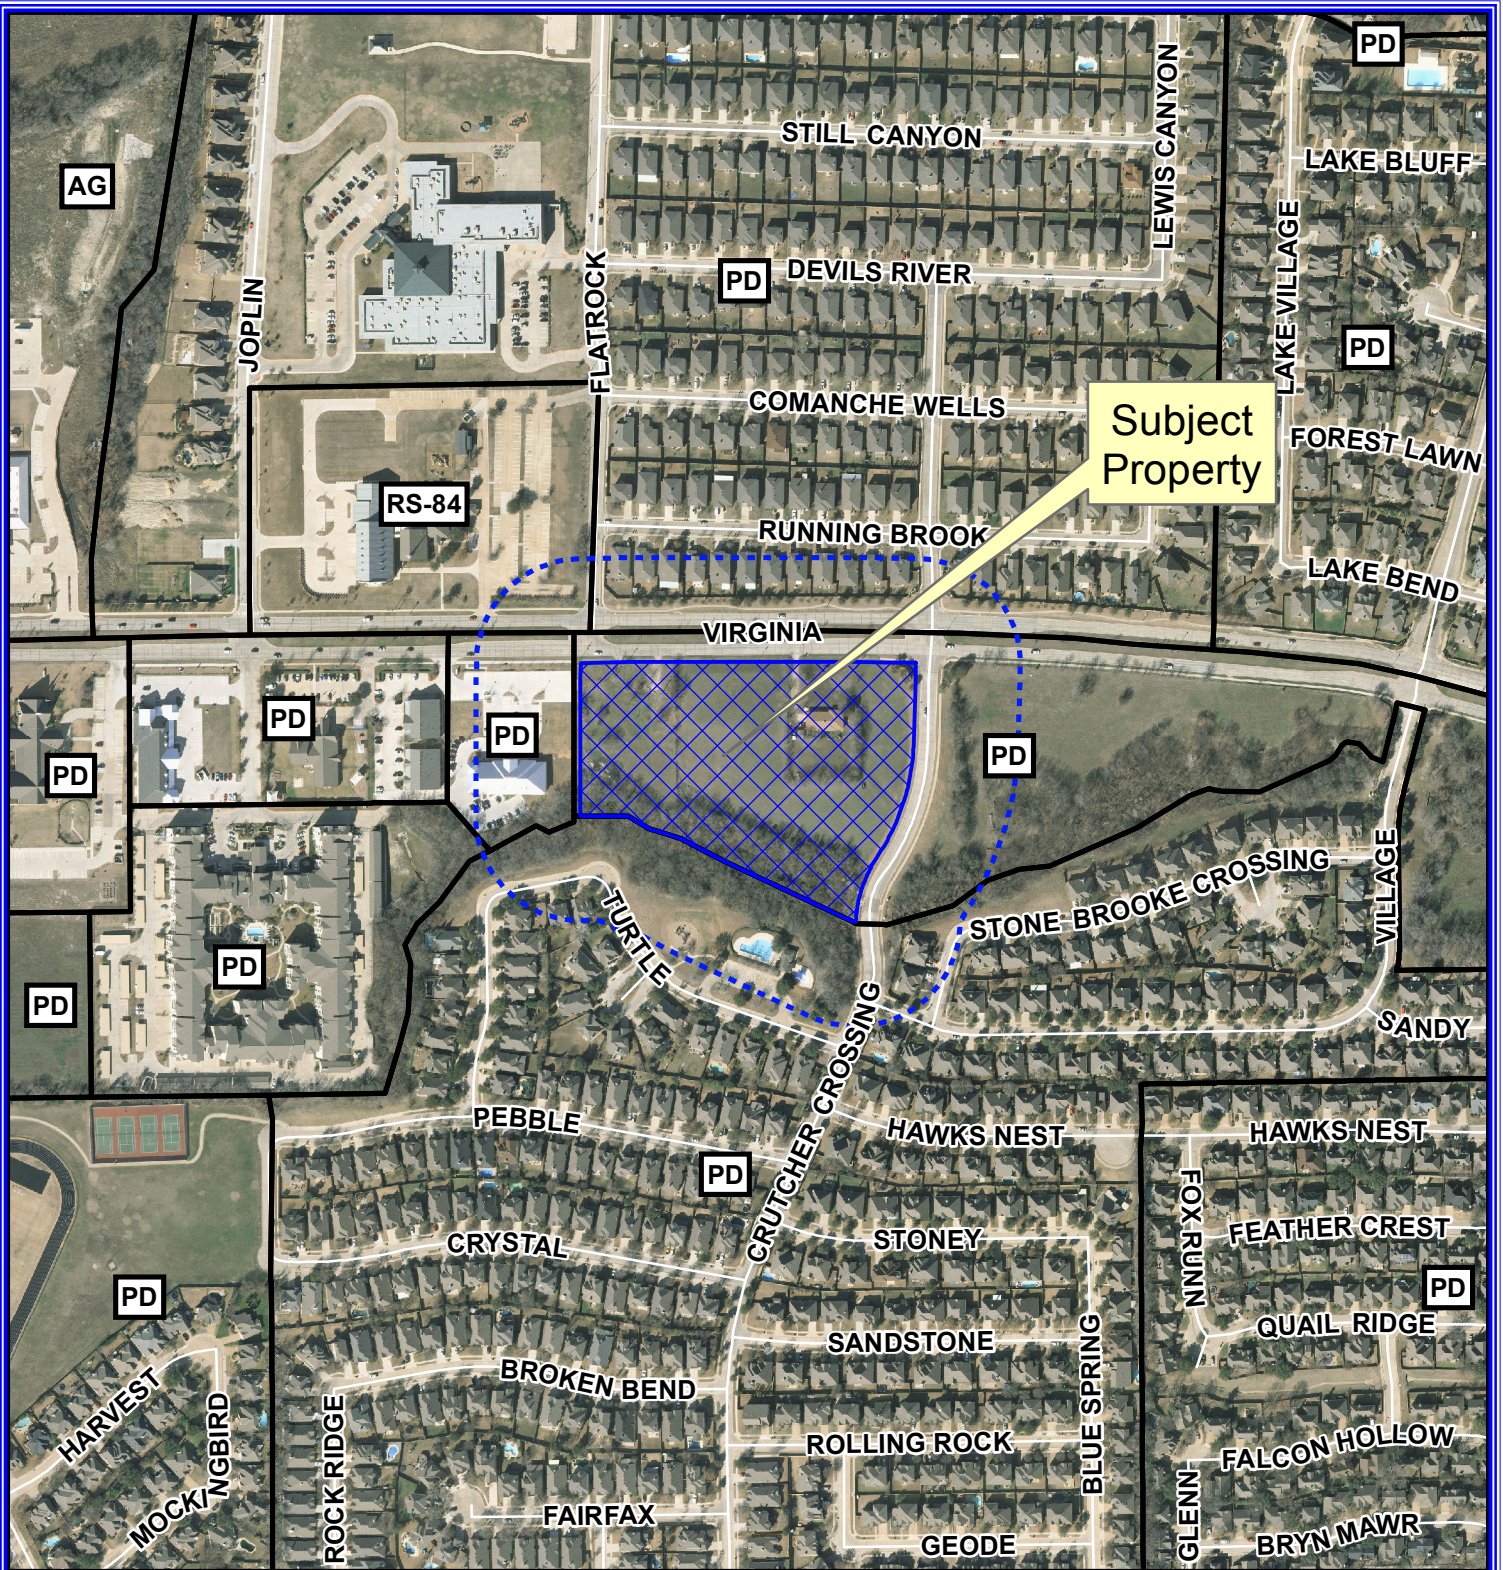

Notification Map

Case: 15-233Z

--- 200' Buffer

0 240 480
Feet

Notification Map

Case: 15-233Z

--- 200' Buffer