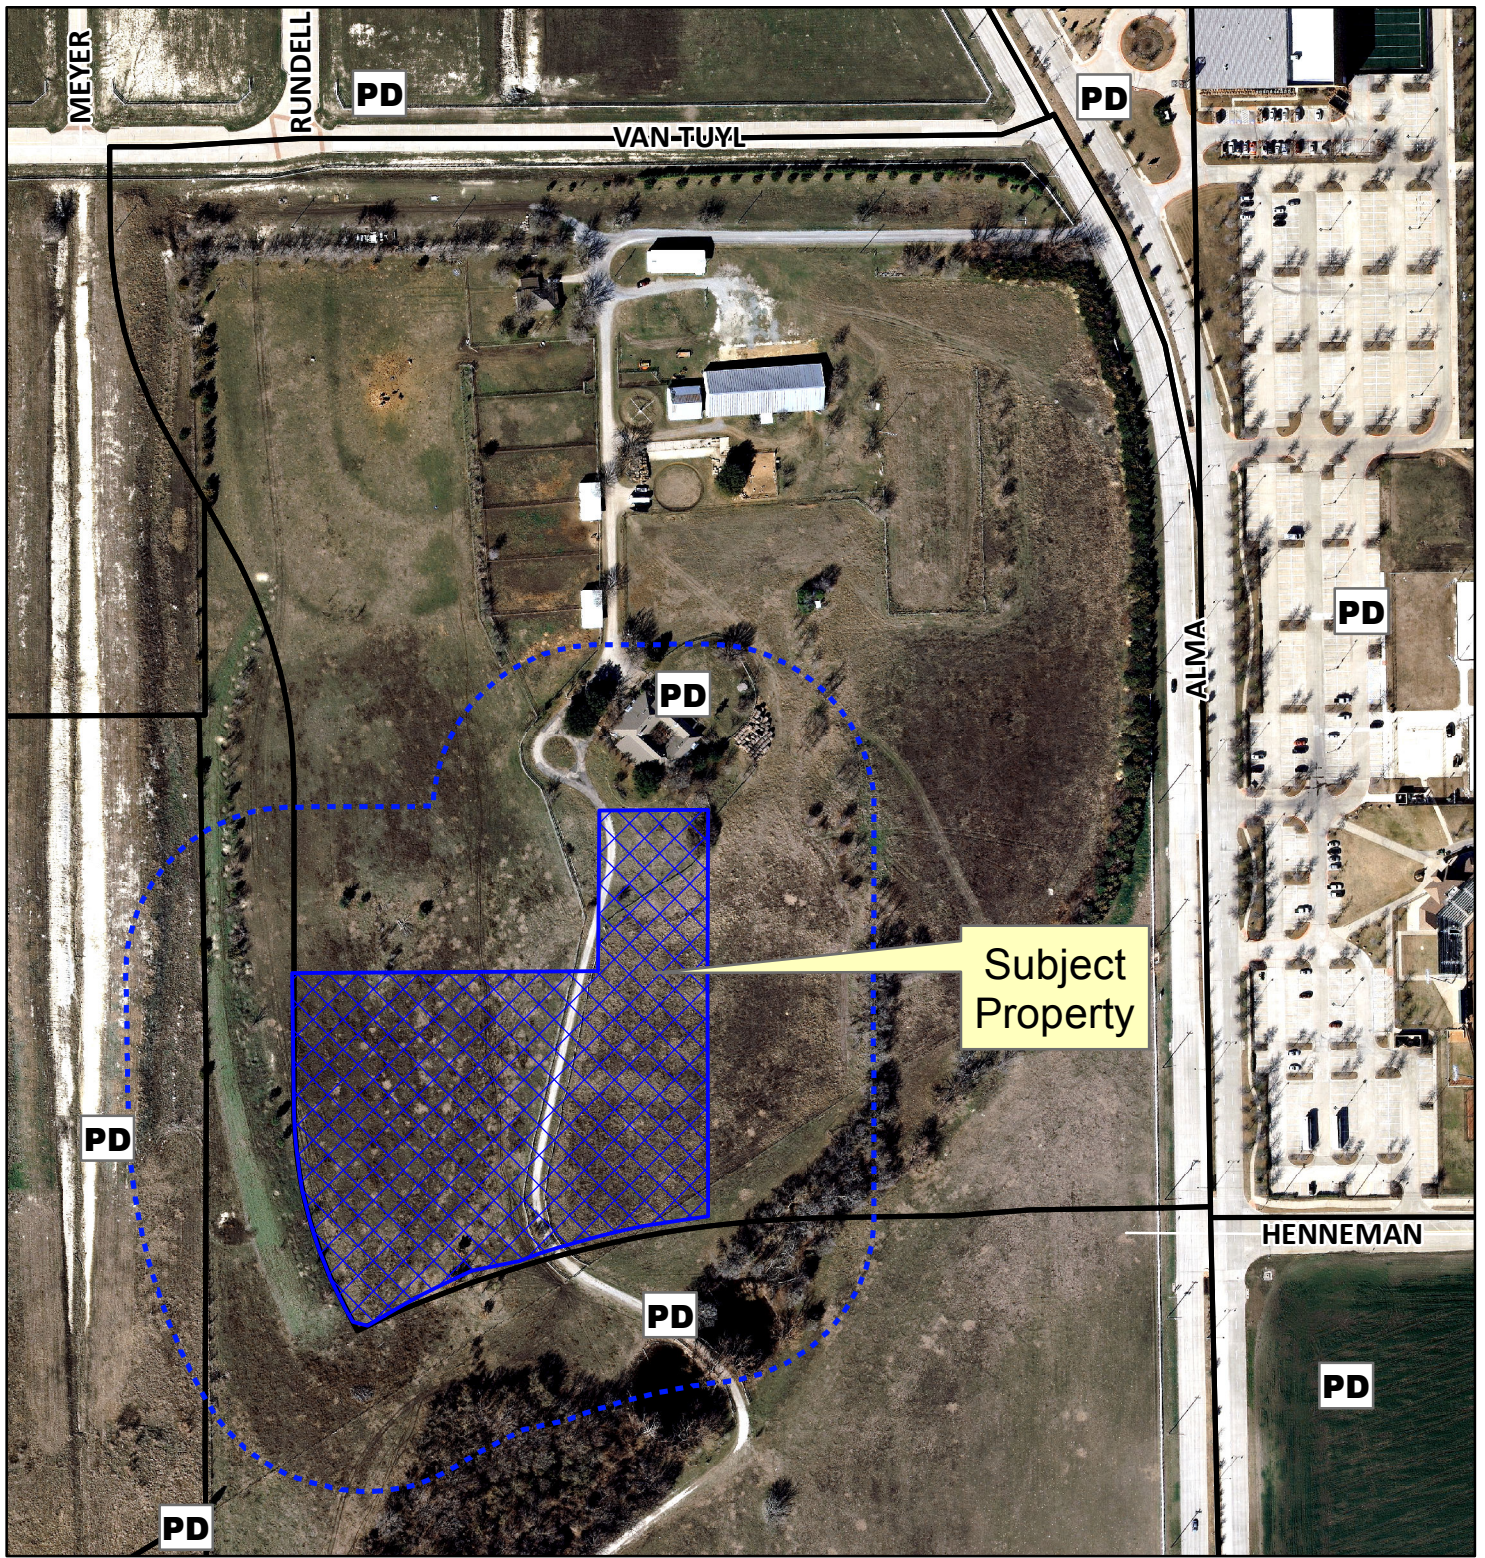

Notification Map

Case: 14-134SP

--- 200' Notification Buffer

Subject Property

Notification Map

Case: 14-134SP

--- 200' Notification Buffer

Vicinity Map