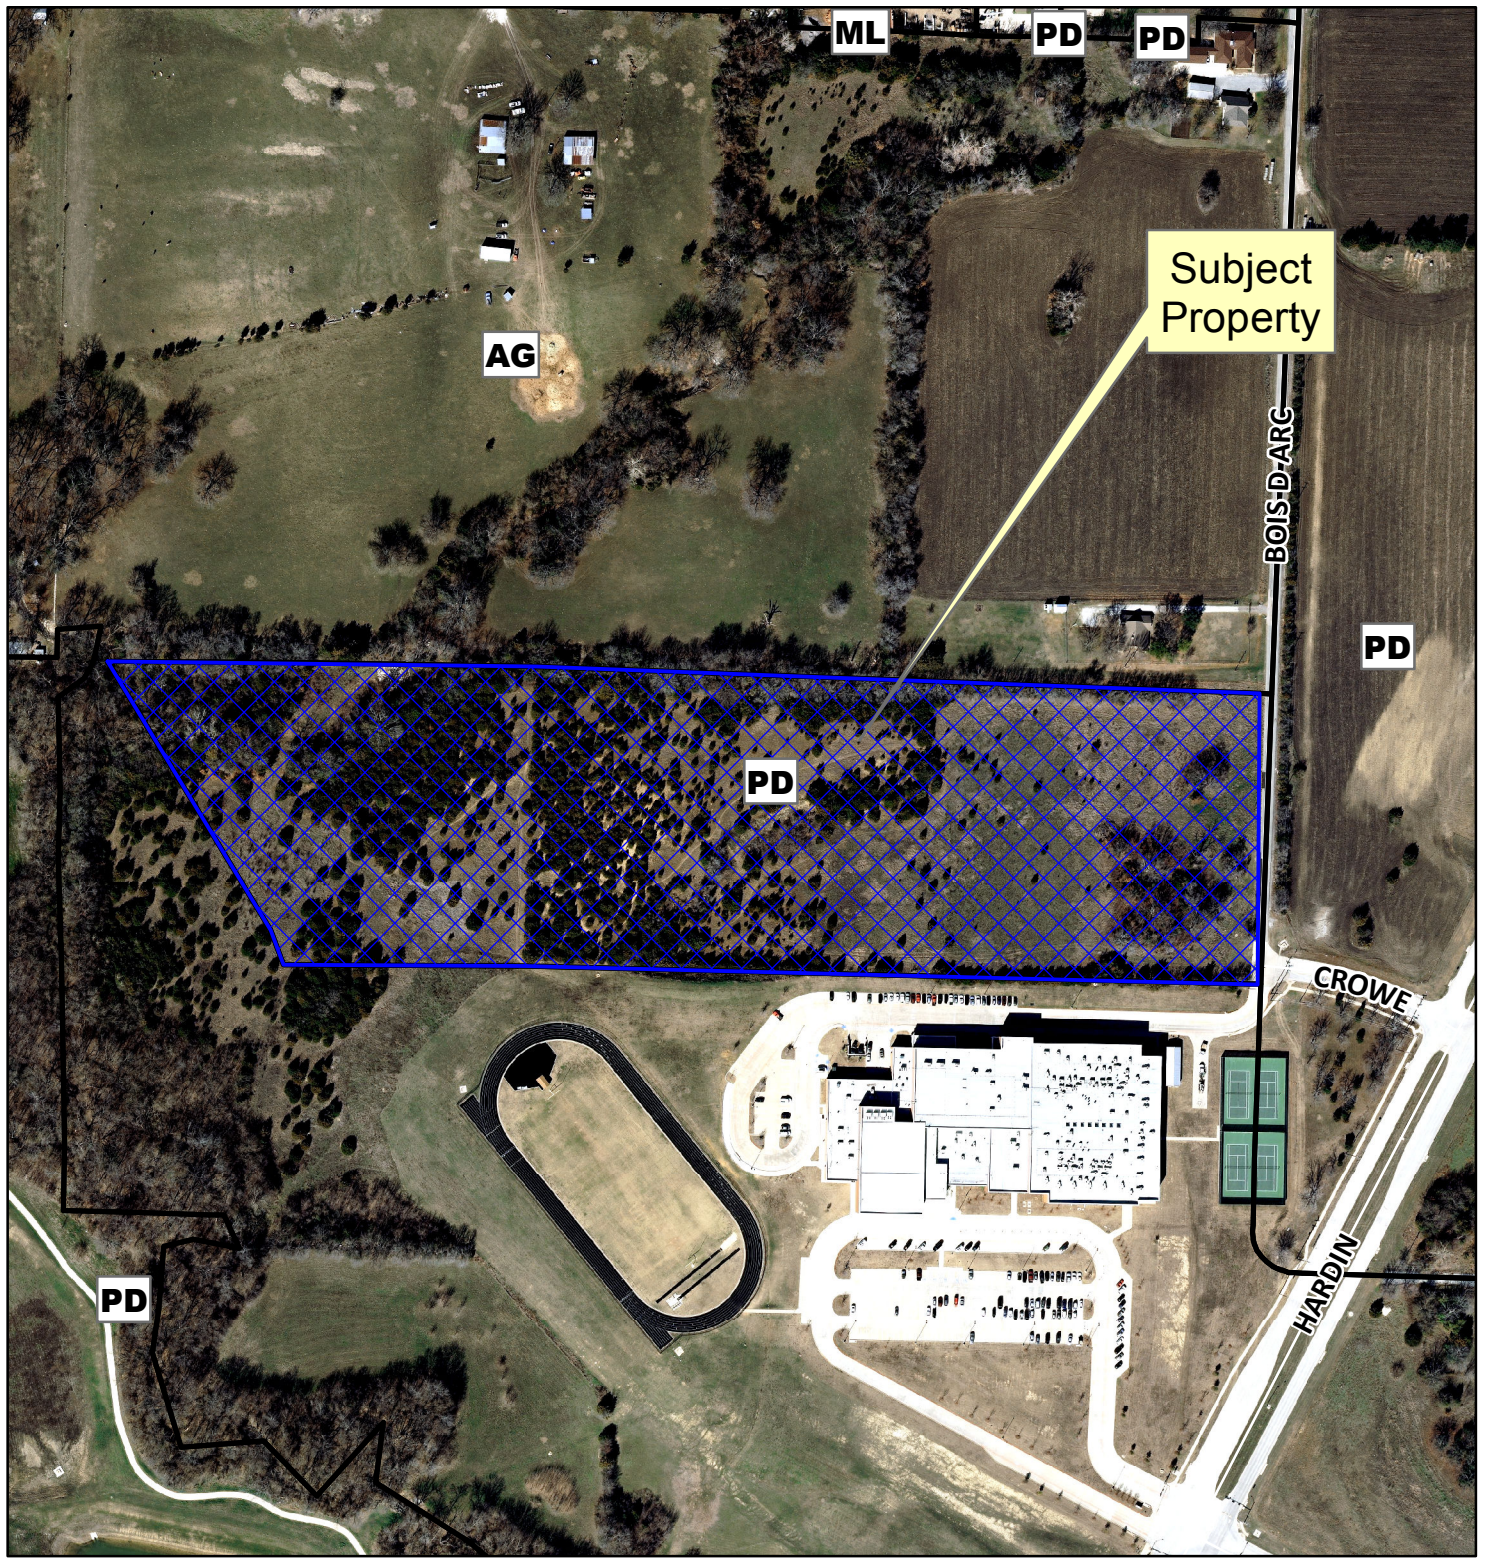

CROWE

PD

HARDIN

Location Map

Case: 14-329PF

Vicinity Map

Path: S:\MCKGIS\Notification\Projects\2014\14-329PF.mxd

DISCLAIMER: This map and information contained in it were developed exclusively for use by the City of McKinney. Any use or reliance on this map by anyone else is at that party's risk and without liability to the City of McKinney, its officials or employees for any discrepancies, errors, or variances which may exist.

Location Map

Case: 14-329PF