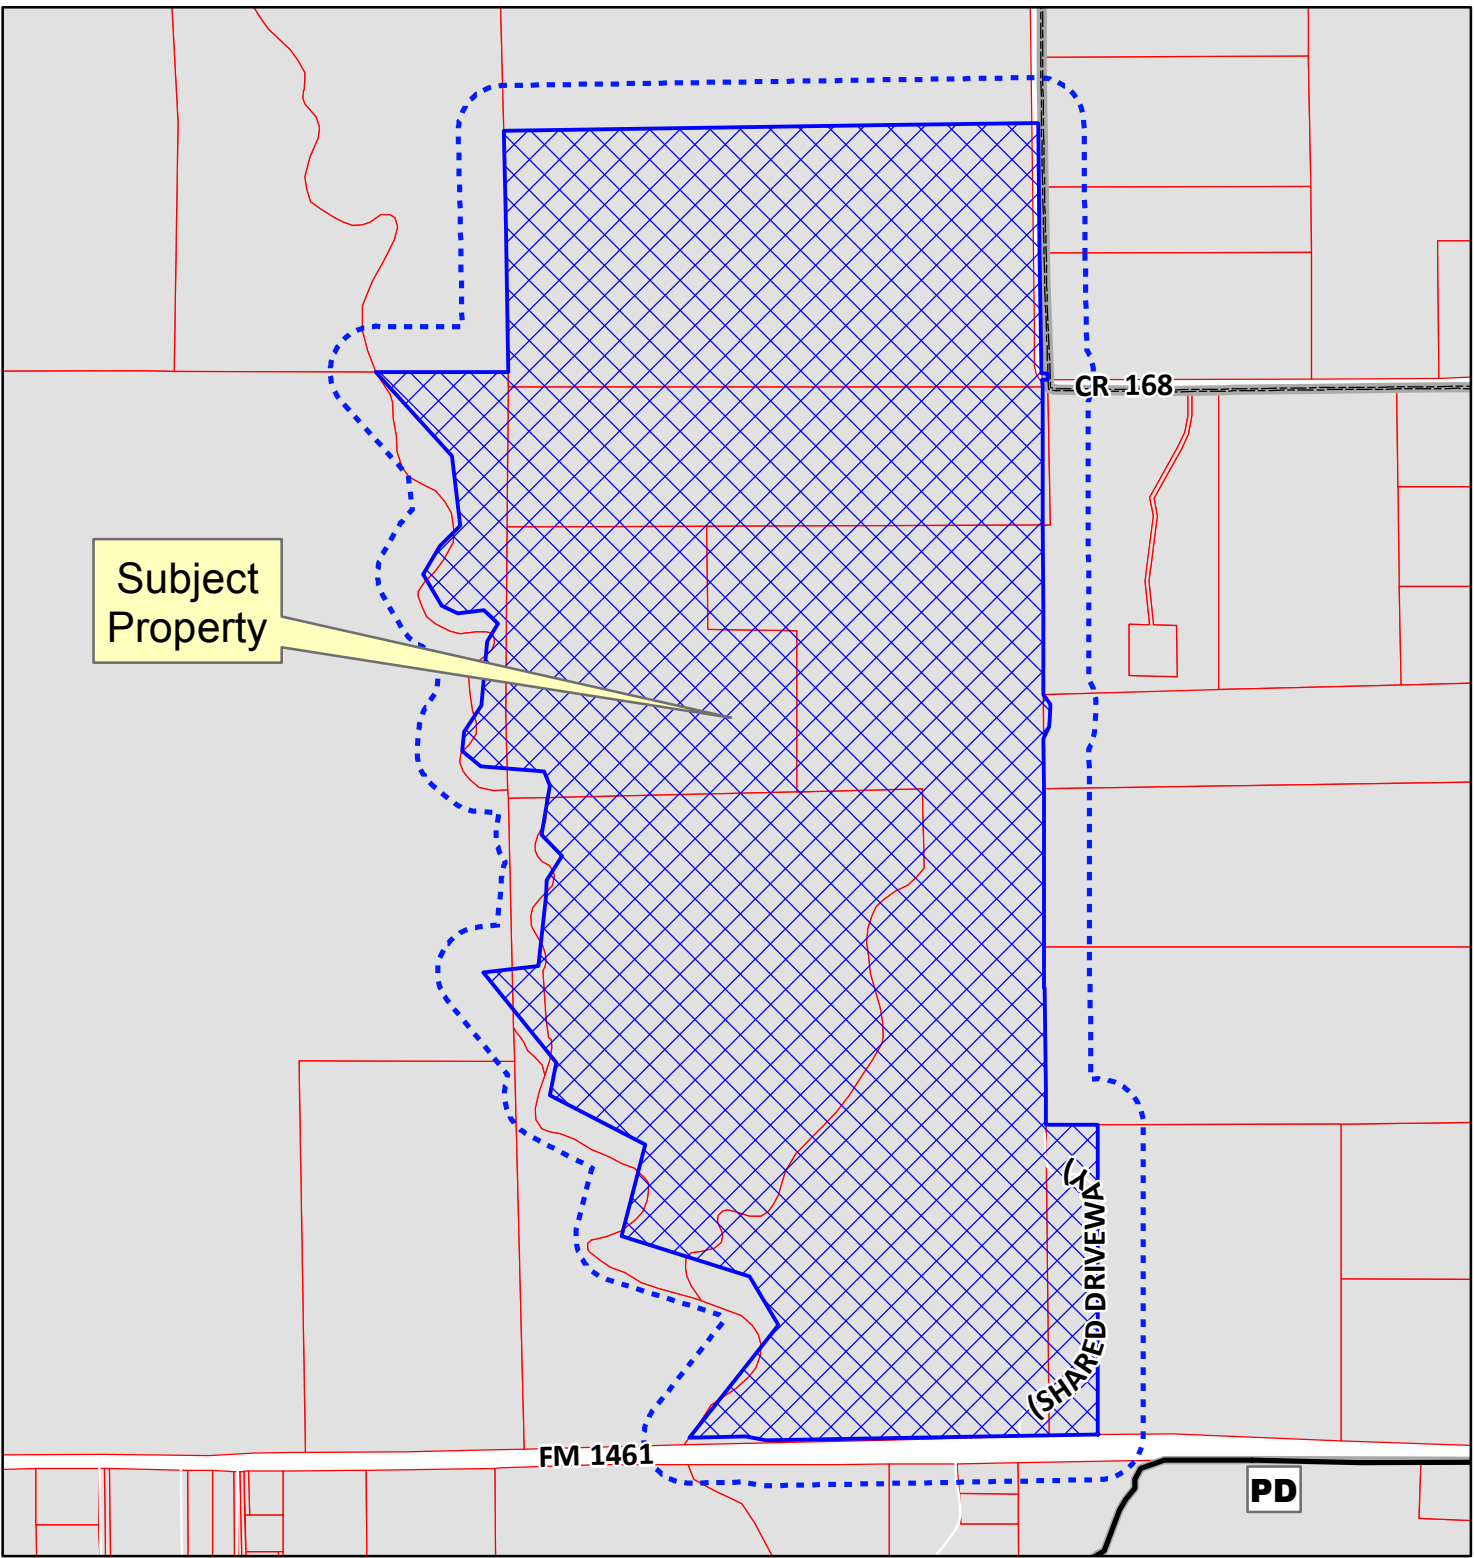

Subject Property

0 250 500  
Feet

# Notification Map

Case: 13-219Z

--- 200' Notification Buffer

Vicinity Map

0 250 500  
Feet

# Notification Map

Case: 13-219Z

--- 200' Notification Buffer

Vicinity Map