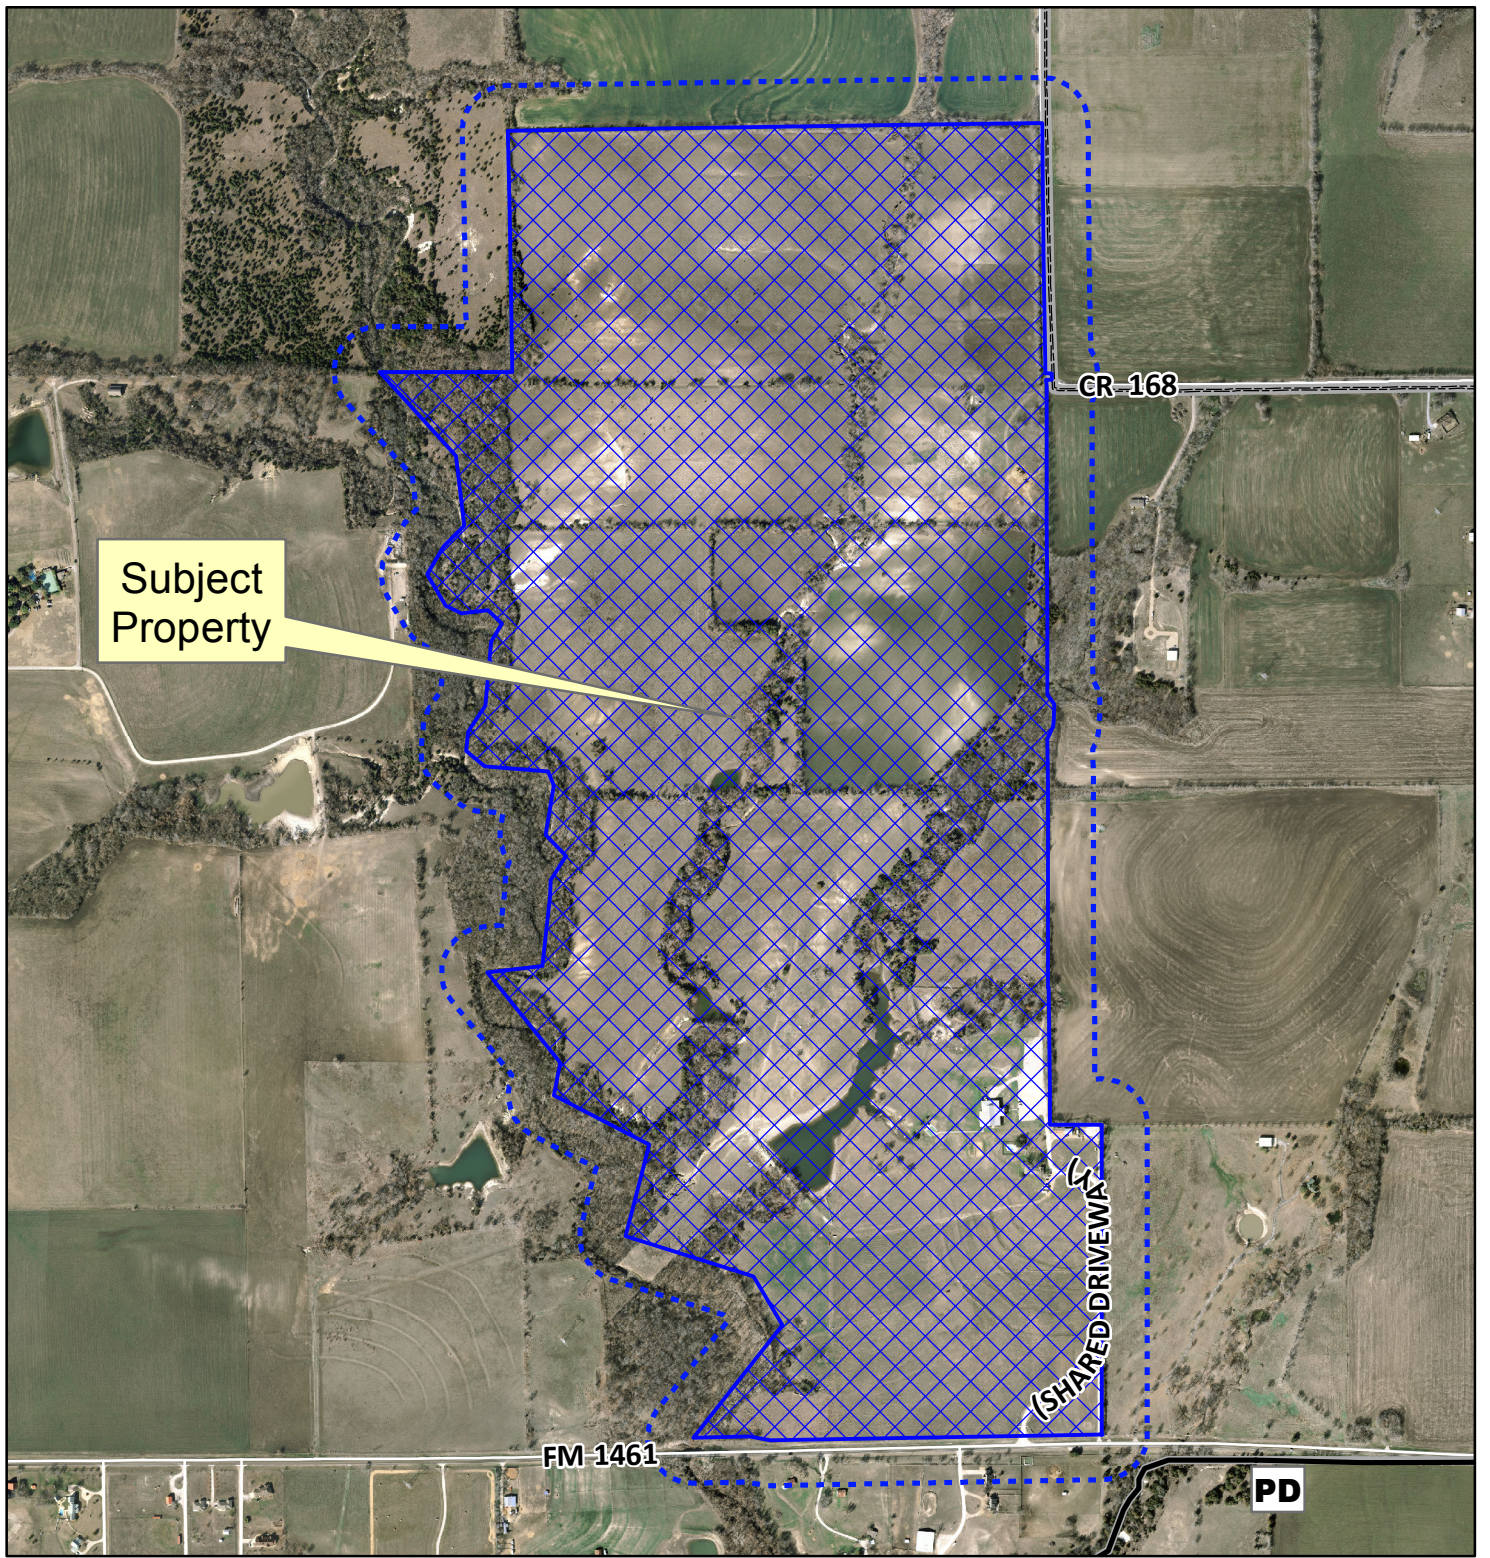

Subject Property

0 250 500  
Feet

# Notification Map

Case: 13-219Z

--- 200' Notification Buffer

Vicinity Map

0 250 500  
Feet

# Notification Map

Case: 13-219Z

--- 200' Notification Buffer

Vicinity Map