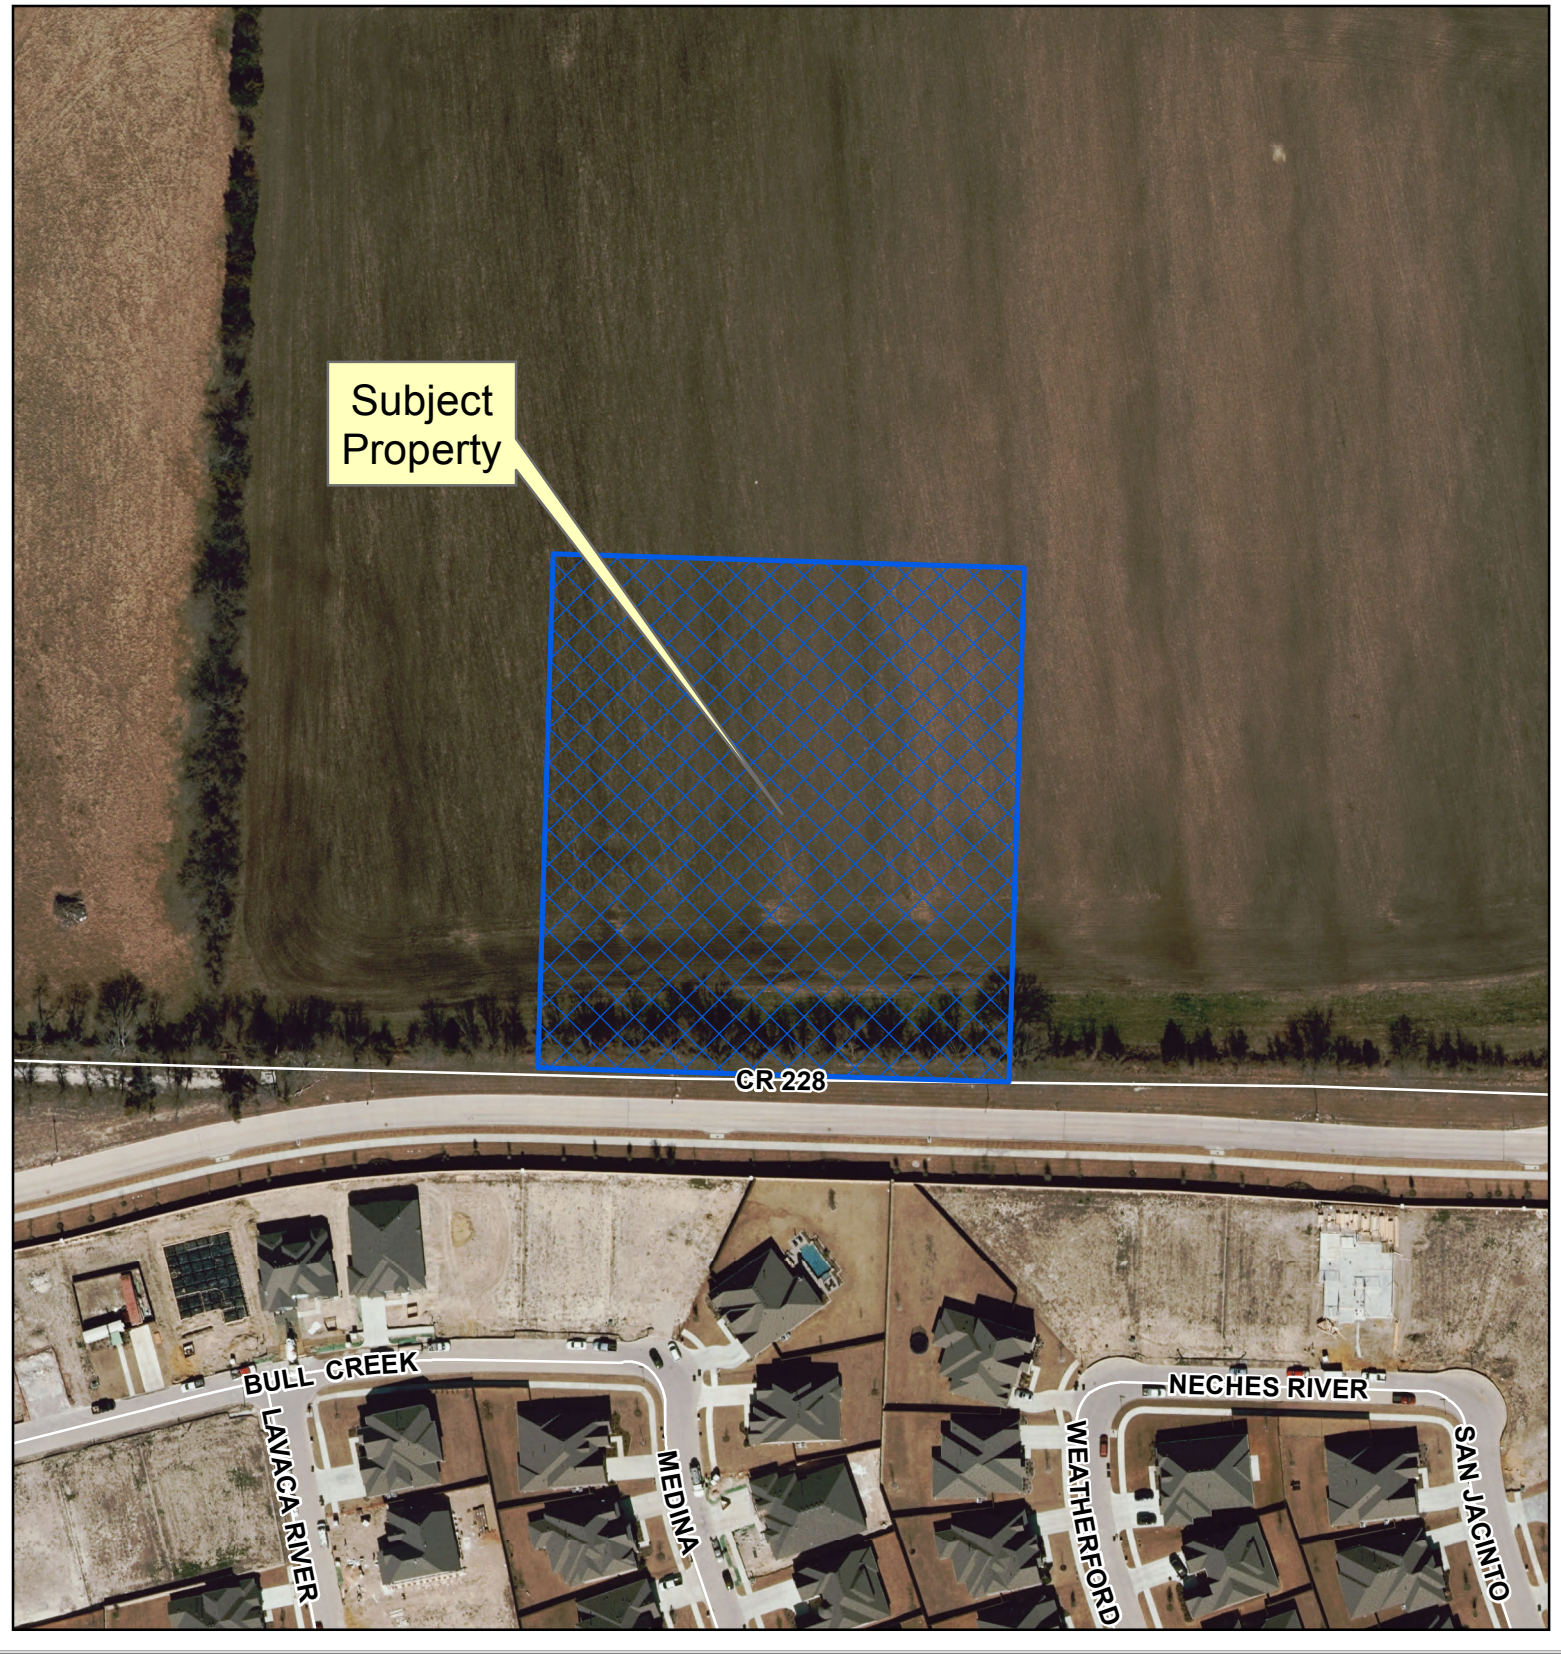

Subject Property

CR-228

BULL CREEK

LAVACA RIVER

MEDINA

NECHES RIVER

WEATHERFORD

SAN JACINTO