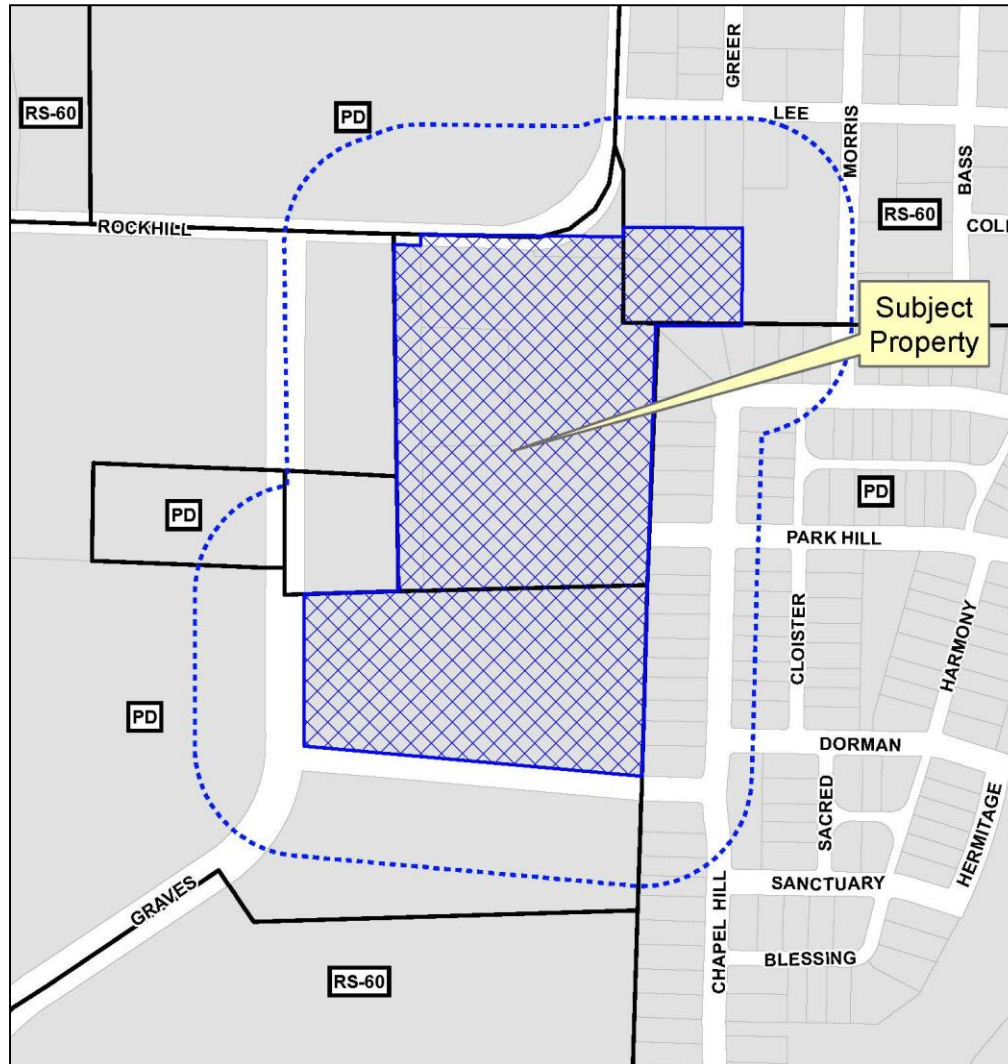

Vintage Place  
Preliminary-Final Replat  
16-132PFR

# Location Map