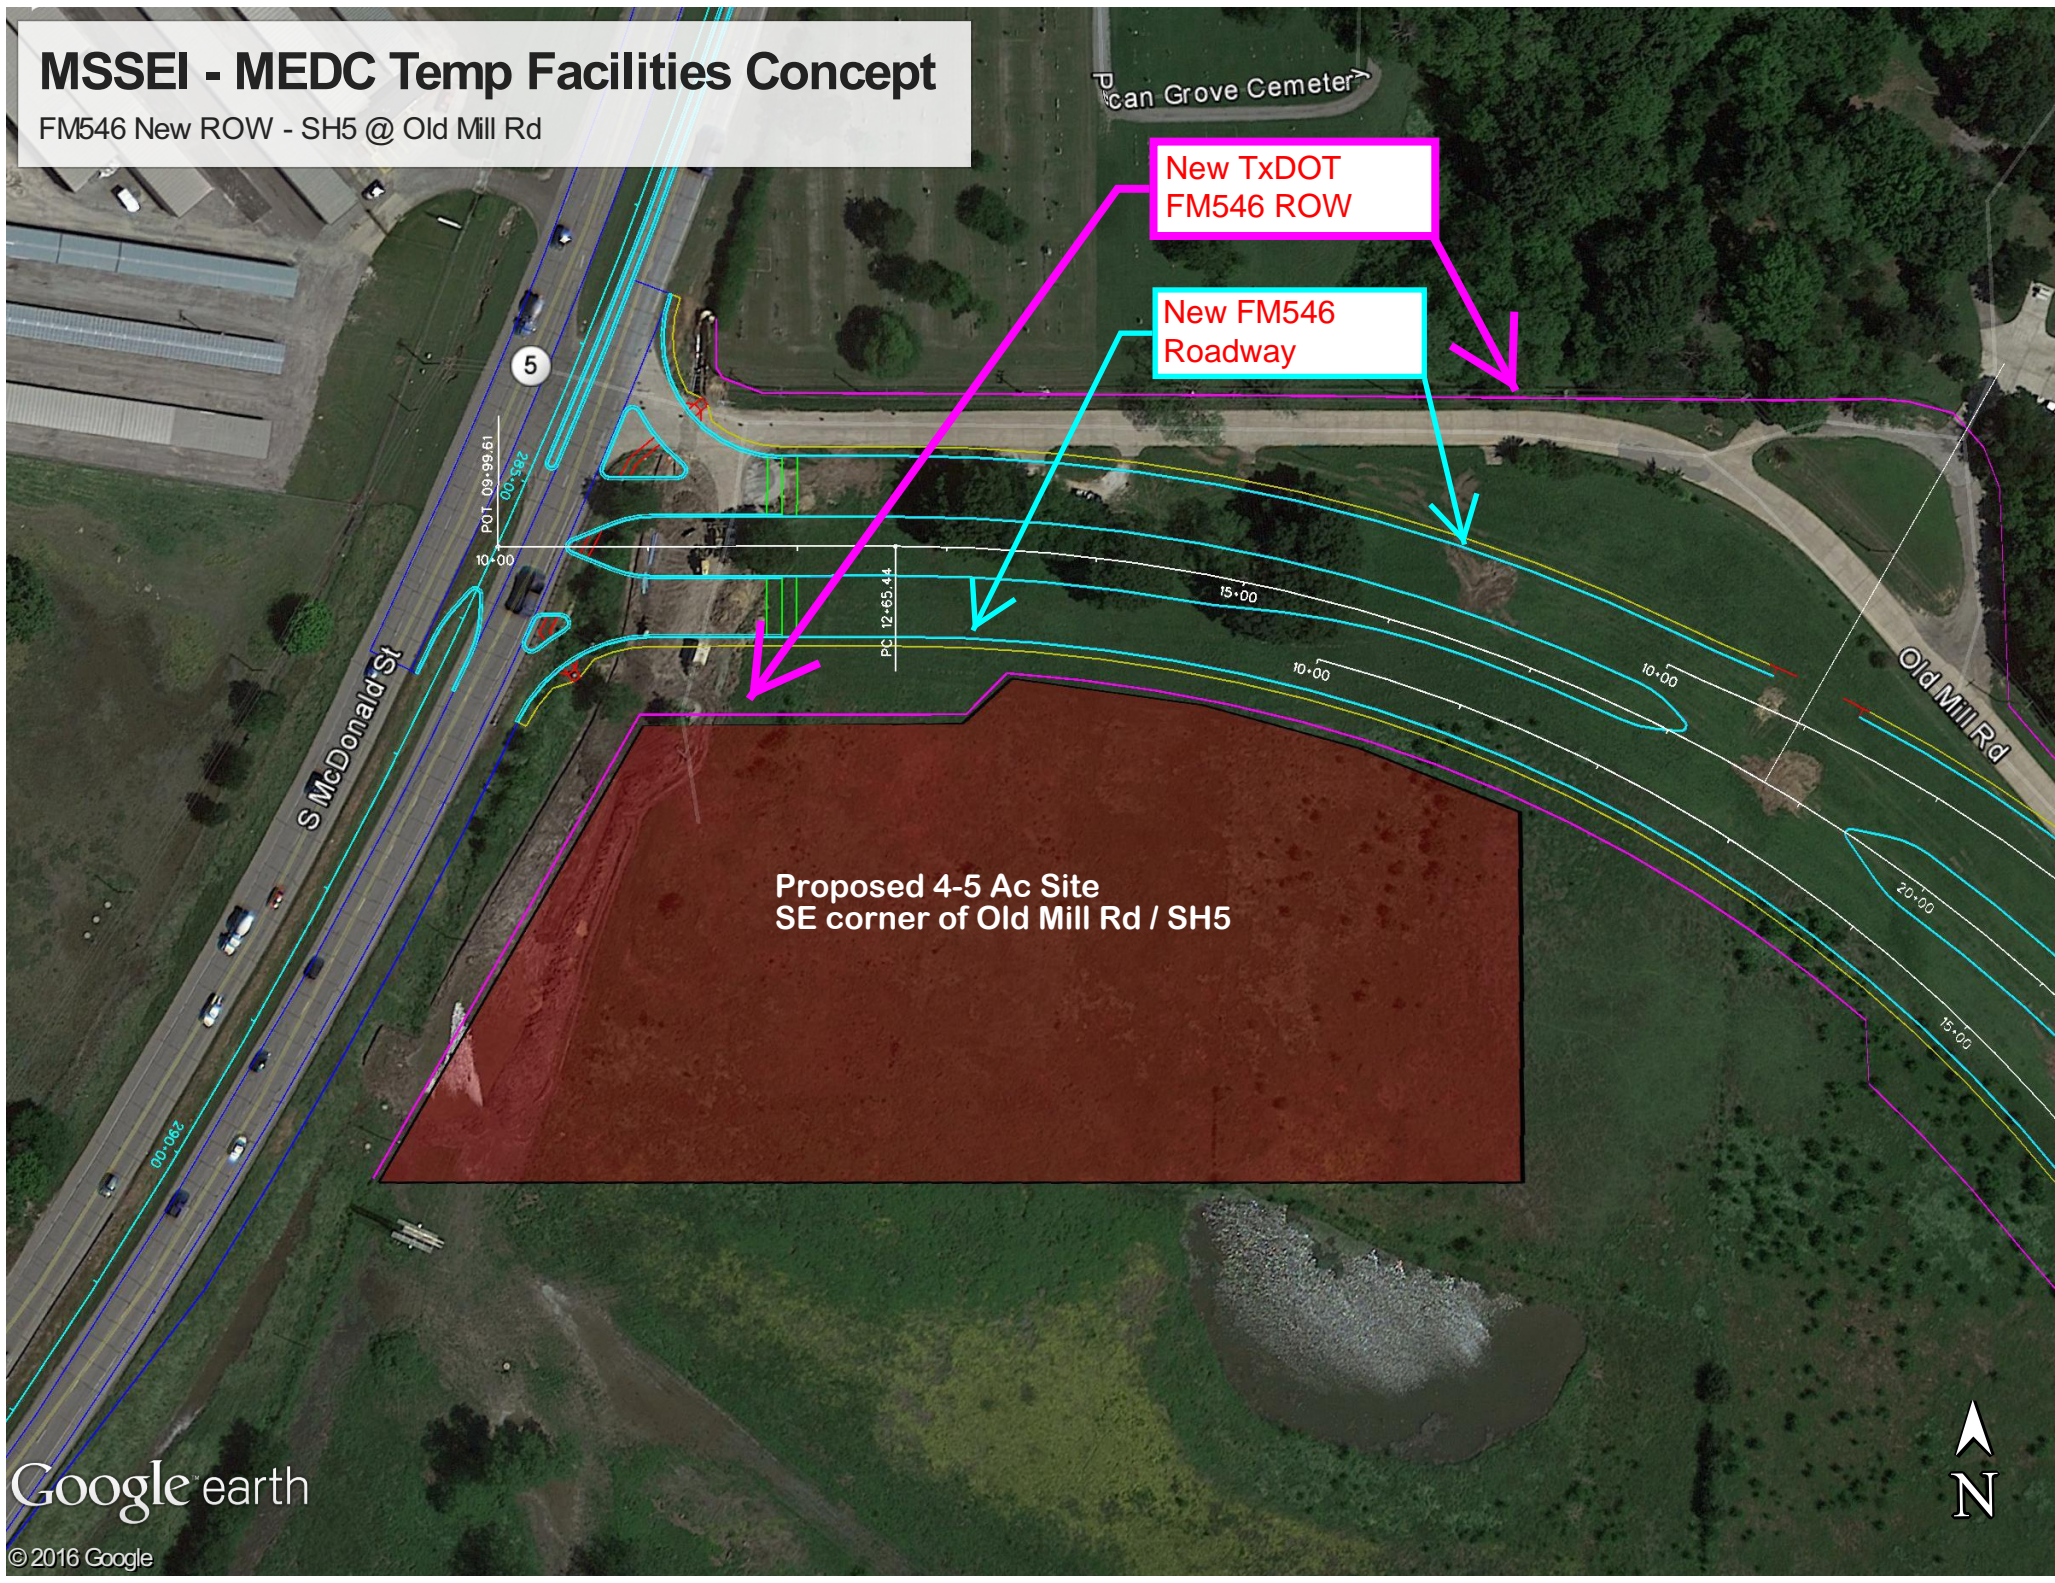

# MSSEI - MEDC Temp Facilities Concept

FM546 New ROW - SH5 @ Old Mill Rd

New TxDOT  
FM546 ROW

New FM546  
Roadway

Proposed 4-5 Ac Site  
SE corner of Old Mill Rd / SH5